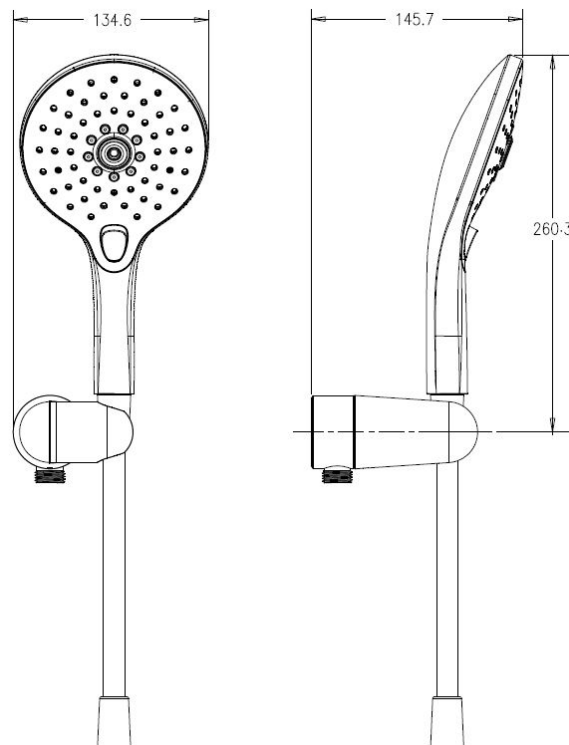

Posh Domaine Handshower with Water Inlet Wall Bracket 3 Functions Brushed Nickel (4 Star)

30524

SPECIFICATIONS

Recommended Use	Residential;Commercial
Colour Finish	Brushed Nickel
Primary Material	DR Brass
Recommended Pressure Range	150 - 500 kPa as per AS3500
Max Continuous Working Temperature (deg C)	60
Min Continuous Working Temperature (deg C)	5
Hot Water Unit Suitability	Storage Tank;Continuous Flow

WARRANTY

Residential & Commercial Use (Years)	25
Spare Parts & Labour (Years)	1

Please refer to Posh Warranty Page for full Terms and Conditions

Dimensions are nominal measurements only.

CLEANING RECOMMENDATIONS:

We recommend the use of soapy water or approved cleaners. This product should not be cleaned with abrasive materials. Damage caused by any improper treatment is not covered by the product warranty. Refer to Warranty Conditions

Disclaimer: Products in this specification manual must by regulation be installed by licensed and registered trade people. The manufacturer/distributor reserves the right to vary specifications or delete models from their range without prior notification. Dimensions are nominal measurements only. Dimensions and set-outs listed are correct at time of publication however the manufacturer/distributor takes no responsibility for printing errors.

Published 01/04/2026

To see the complete Posh range go to
www.reece.com.au