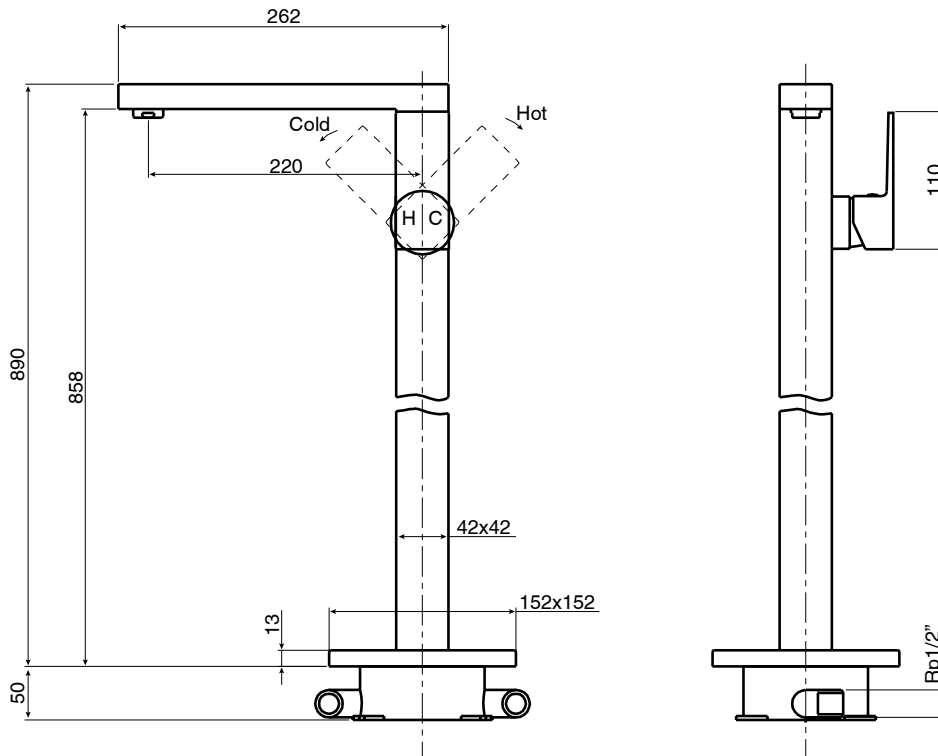

mizu

Mizu Bloc MK2 Floor Mount Bath Mixer Tap & Outlet Matte Black

9508093

SPECIFICATIONS	
Recommended Use	Residential;Commercial
Colour Finish	Matte Black
Primary Material	DR Brass
Recommended Pressure Range	150 - 500 kPa as per AS3500
Max Continuous Working Temperature (deg C)	80
Min Continuous Working Temperature (deg C)	5
WARRANTY	
Residential & Commercial Use (Years)	25
Spare Parts & Labour (Years)	1
<i>Please refer to Mizu Warranty page for full Terms and Conditions</i>	

Disclaimer: Products in this specification manual must by regulation be installed by licensed and registered trade people. The manufacturer/distributor reserves the right to vary specifications or delete models from their range without prior notification. Dimensions are nominal measurements only. Dimensions and set-outs listed are correct at time of publication however the manufacturer/distributor takes no responsibility for printing errors.