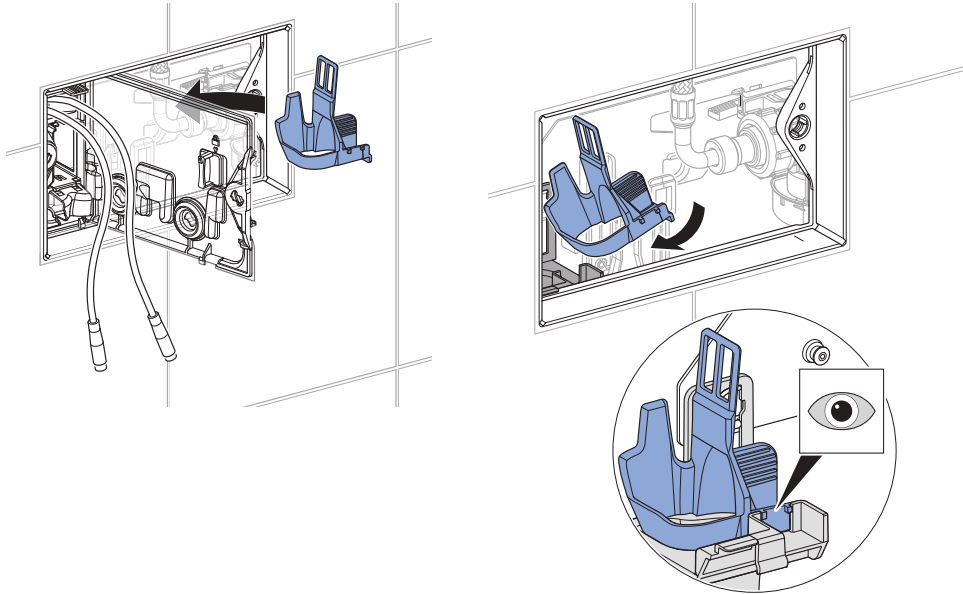

3

Geberit DuoFresh Odour Extraction System Compatible with all Sigma8 Concealed Cisterns

4

5

Geberit DuoFresh Odour Extraction System

Compatible with all Sigma8 Concealed Cisterns

6

7