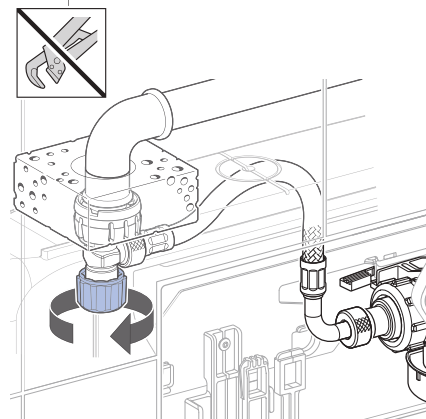

Geberit DuoFresh Odour Extraction System
Compatible with all Sigma8 Concealed Cisterns

4

5

3

1

2