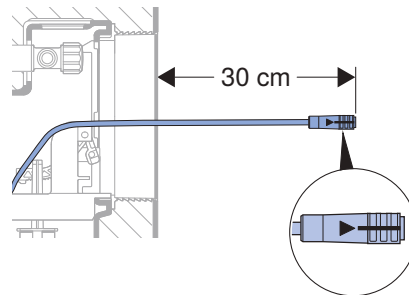

Geberit DuoFresh Odour Extraction System Compatible with all Sigma8 Concealed Cisterns

3

4

1