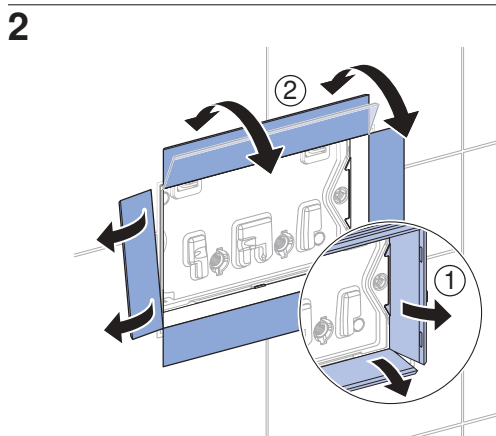

B

✓ Rough in - Remote Install

Remote installation kit

DuoFresh Power Module Installation Manual

Geberit DuoFresh Odour Extraction System

Compatible with all Sigma8 Concealed Cisterns

Geberit DuoFresh Odour Extraction System
Compatible with all Sigma8 Concealed Cisterns