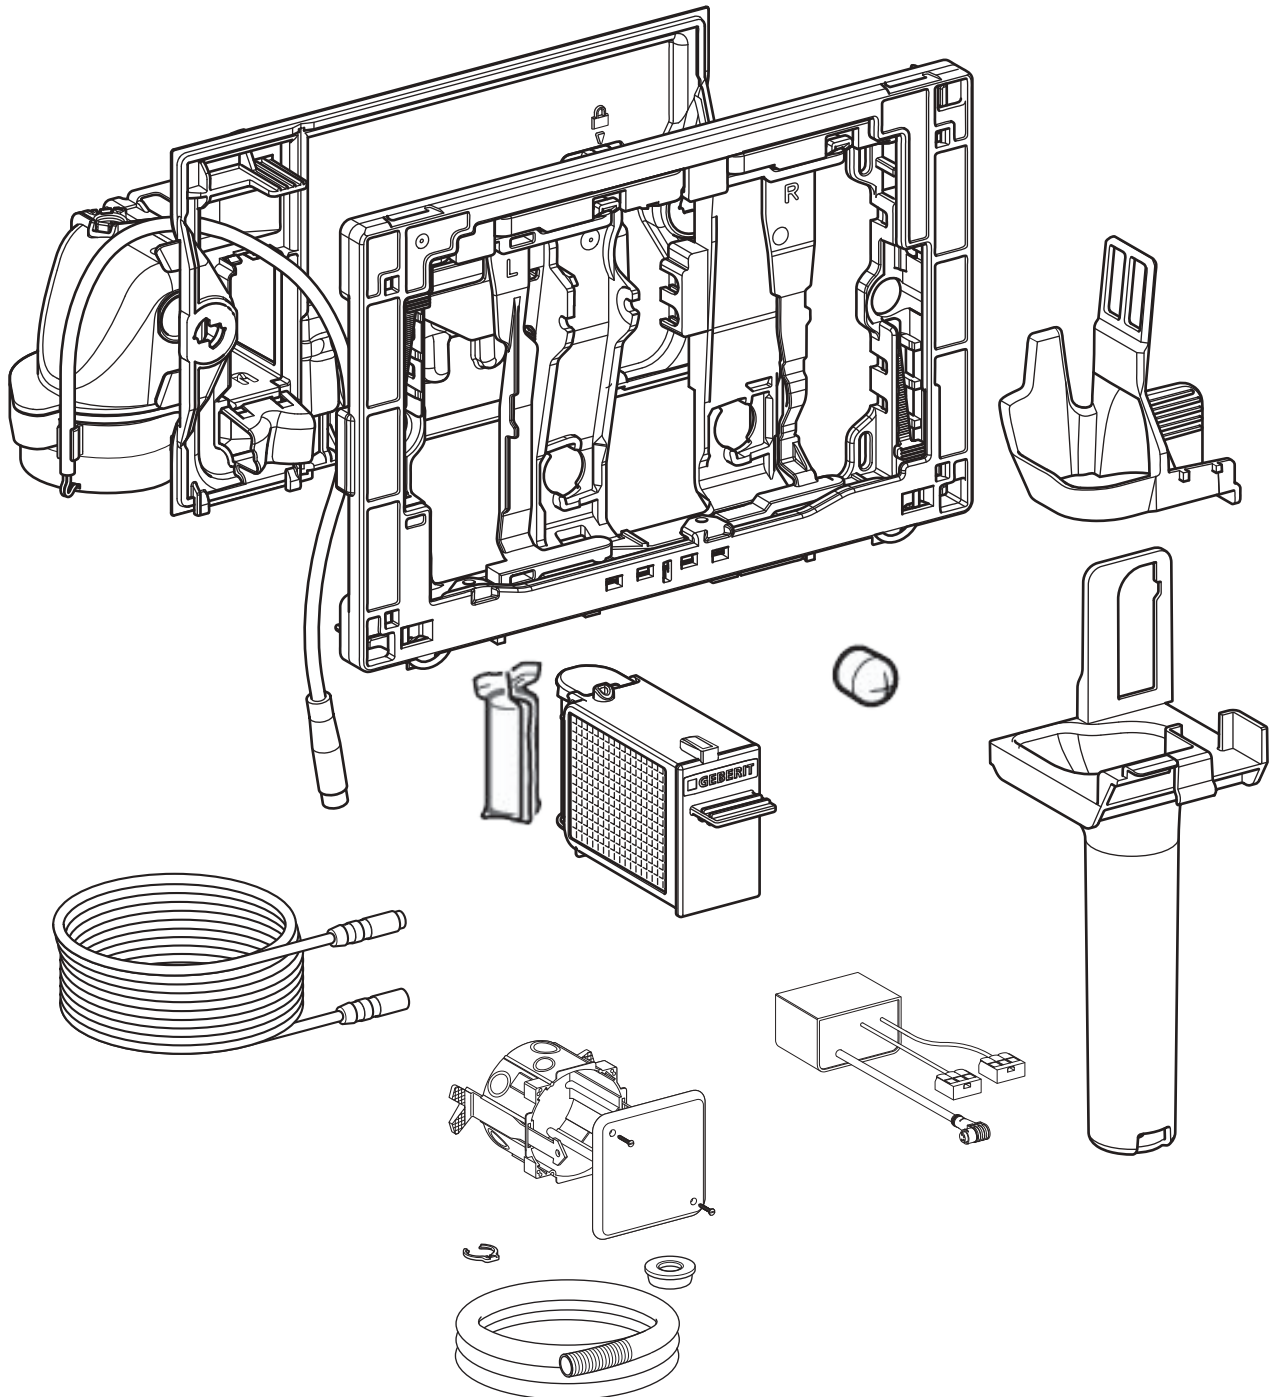

Geberit DuoFresh Odour Extraction System

Compatible with all Sigma8 Concealed Cisterns

Plumbers, please ensure a copy of the installation instructions is left with the end user for future reference.

Geberit DuoFresh Odour Extraction System

Compatible with all Sigma8 Concealed Cisterns

DuoFresh Odour Extraction System

For Remote Installation:
Add DuoFresh Remote Installation Kit

+

1804985

Geberit DuoFresh Odour Extraction System

Compatible with all Sigma8 Concealed Cisterns

+

A

+

B

A

✓ Rough in - Flush Mount Install

Flush mount install set is included in the DuoFresh Odour Extraction System.

DuoFresh Power Module Installation Manual