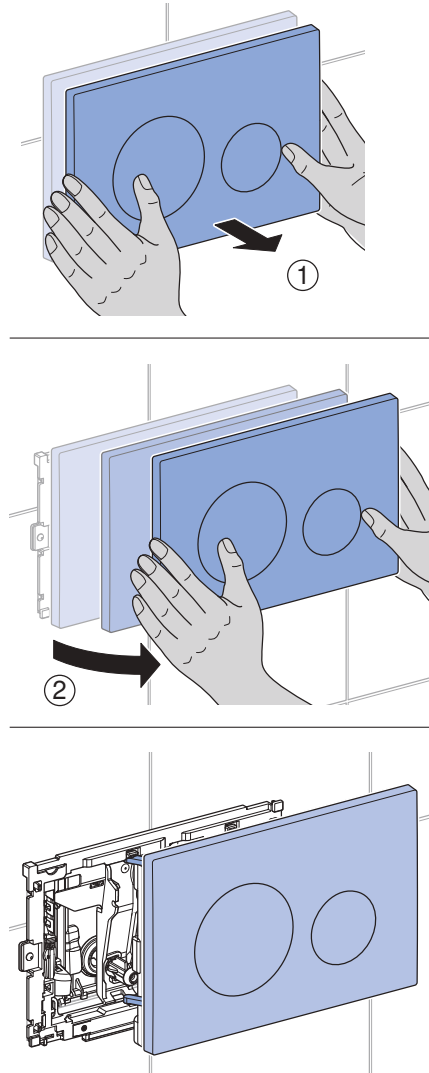

Geberit DuoFresh Odour Extraction System Compatible with all Sigma8 Concealed Cisterns

i

1

2