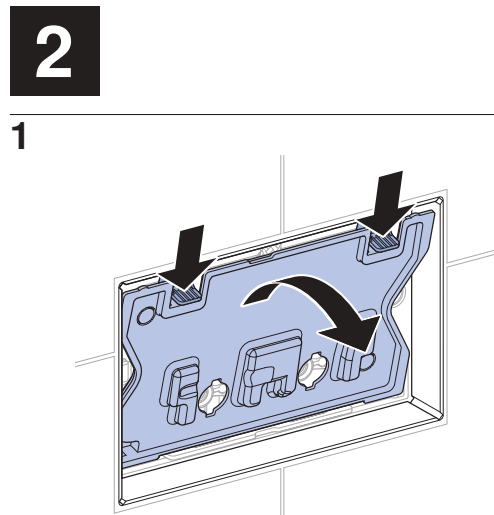

+

A

+

B

A

✓ Rough in - Flush Mount Install

Flush mount install set is included in the DuoFresh Odour Extraction System.

DuoFresh Power Module Installation Manual

B

✓ Rough in - Remote Install

Remote installation kit

DuoFresh Power Module Installation Manual

Geberit DuoFresh Odour Extraction System

Compatible with all Sigma8 Concealed Cisterns

Geberit DuoFresh Odour Extraction System
Compatible with all Sigma8 Concealed Cisterns