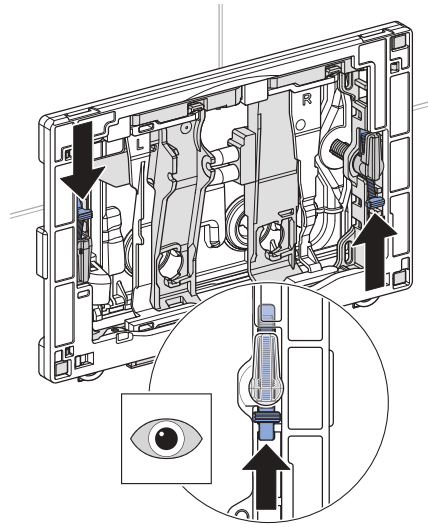

3

5

4

6

Geberit DuoFresh Odour Extraction System

Compatible with all Sigma8 Concealed Cisterns

➔ For detailed installation on DuoFresh fit out, please scan the QR code below:

Geberit DuoFresh Odour Extraction System Compatible with all Sigma8 Concealed Cisterns