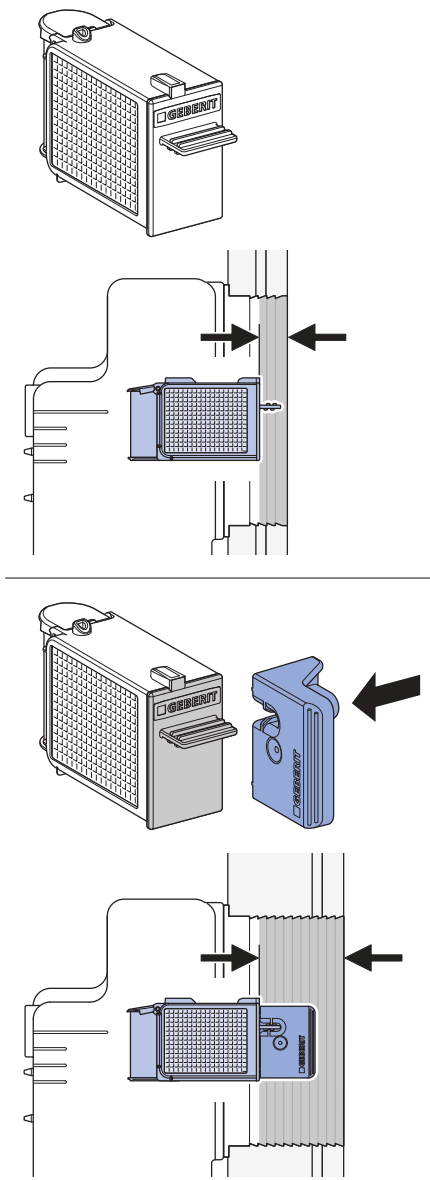

3

5

4

6

Geberit DuoFresh Odour Extraction System

Compatible with all Sigma8 Concealed Cisterns

➔ For detailed installation on DuoFresh fit out, please scan the QR code below:

Geberit DuoFresh Odour Extraction System Compatible with all Sigma8 Concealed Cisterns

i

1

2

Geberit DuoFresh Odour Extraction System Compatible with all Sigma8 Concealed Cisterns

i

3

Geberit DuoFresh Odour Extraction System Compatible with all Sigma8 Concealed Cisterns

4