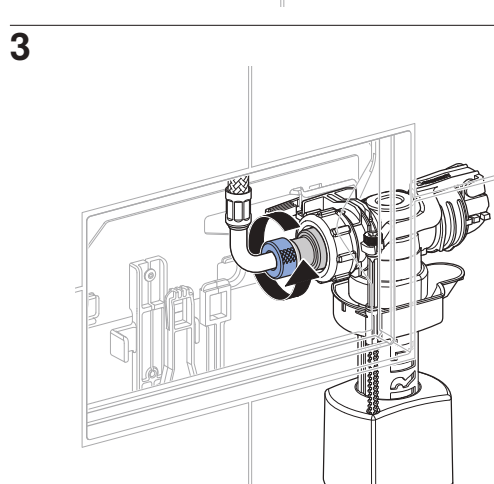

Geberit DuoFresh Odour Extraction System

Compatible with all Sigma8 Concealed Cisterns