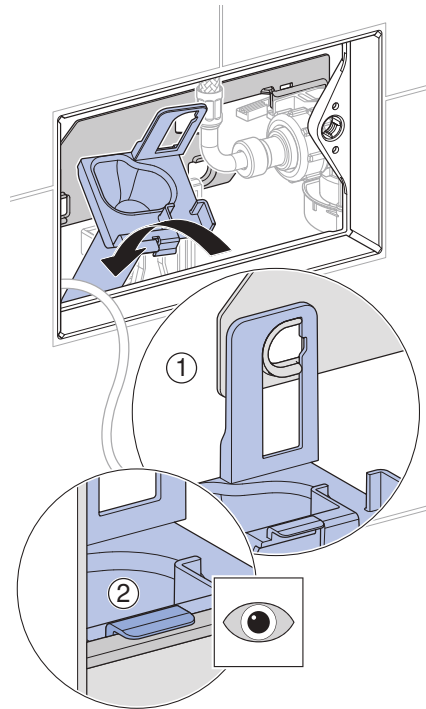

Geberit DuoFresh Odour Extraction System
Compatible with all Sigma8 Concealed Cisterns

4

5

3

1

2