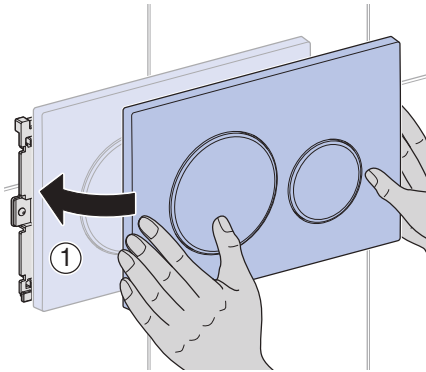

i

1

2

Geberit DuoFresh Odour Extraction System Compatible with all Sigma8 Concealed Cisterns

i

3

Geberit DuoFresh Odour Extraction System Compatible with all Sigma8 Concealed Cisterns

4