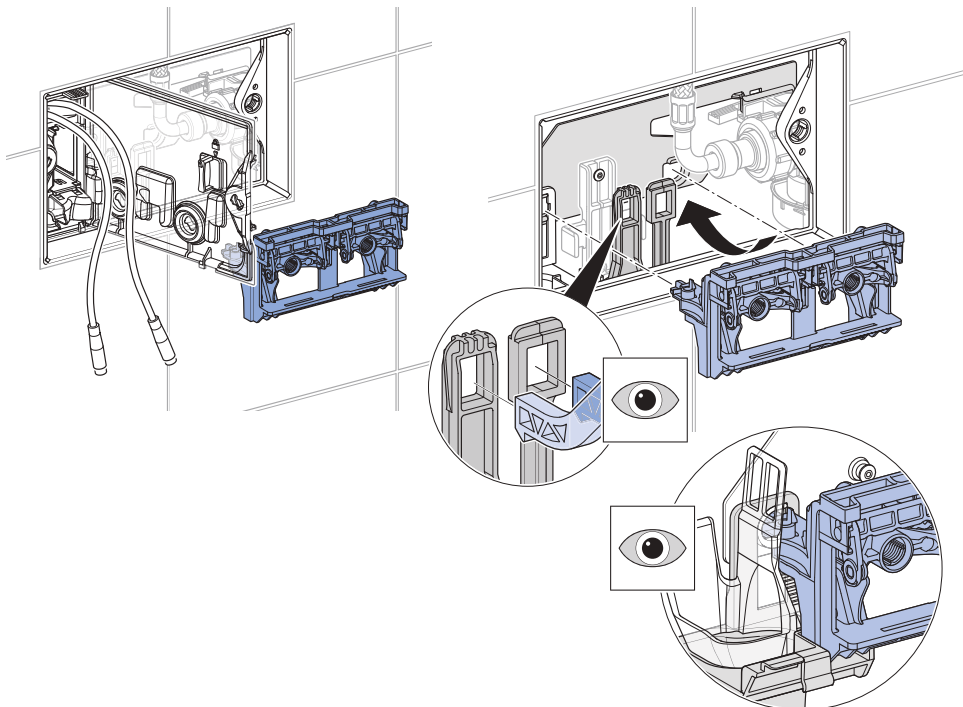

3

Geberit DuoFresh Odour Extraction System Compatible with all Sigma8 Concealed Cisterns

4

5

Geberit DuoFresh Odour Extraction System

Compatible with all Sigma8 Concealed Cisterns

6

7