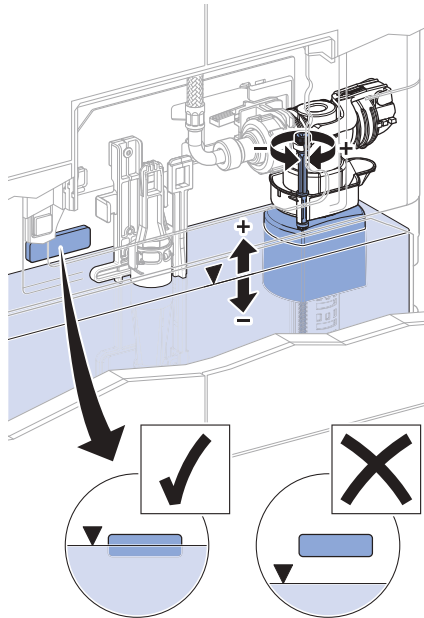

Geberit DuoFresh Odour Extraction System Compatible with all Sigma8 Concealed Cisterns

3