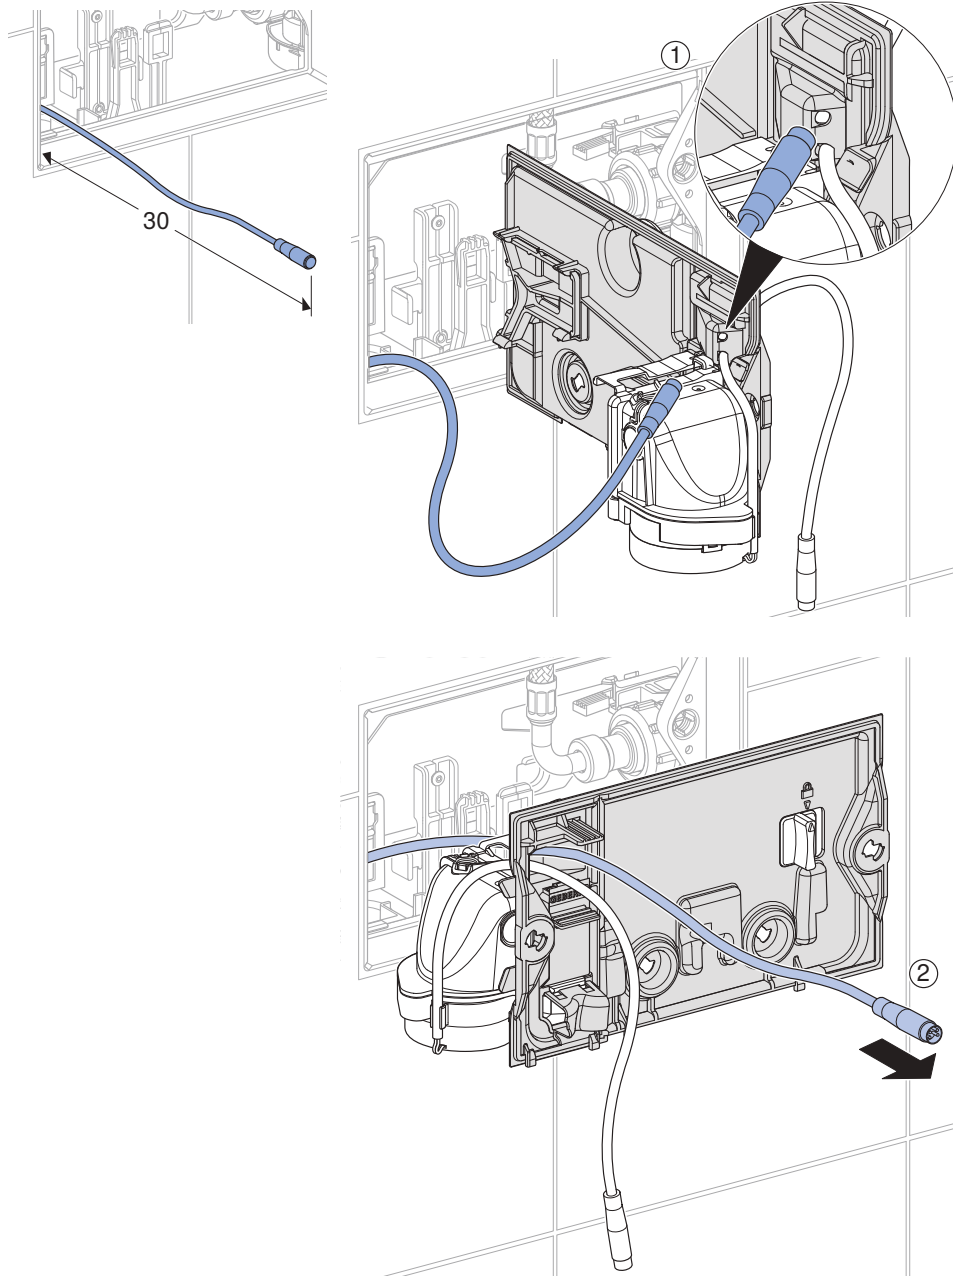

1

Geberit DuoFresh Odour Extraction System Compatible with all Sigma8 Concealed Cisterns

5

1

Geberit DuoFresh Odour Extraction System Compatible with all Sigma8 Concealed Cisterns

i

2

Geberit DuoFresh Odour Extraction System Compatible with all Sigma8 Concealed Cisterns