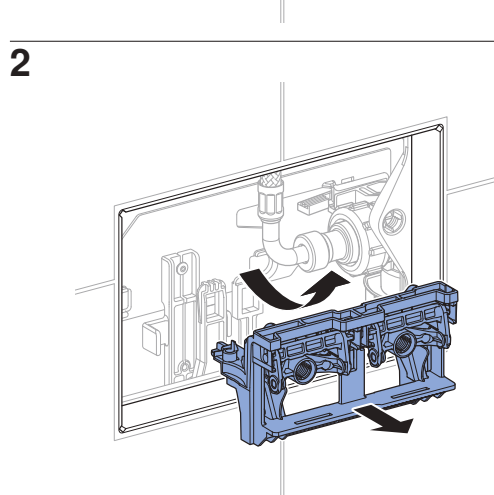

B

✓ Rough in - Remote Install

Remote installation kit

DuoFresh Power Module Installation Manual

Geberit DuoFresh Odour Extraction System

Compatible with all Sigma8 Concealed Cisterns

Geberit DuoFresh Odour Extraction System
Compatible with all Sigma8 Concealed Cisterns