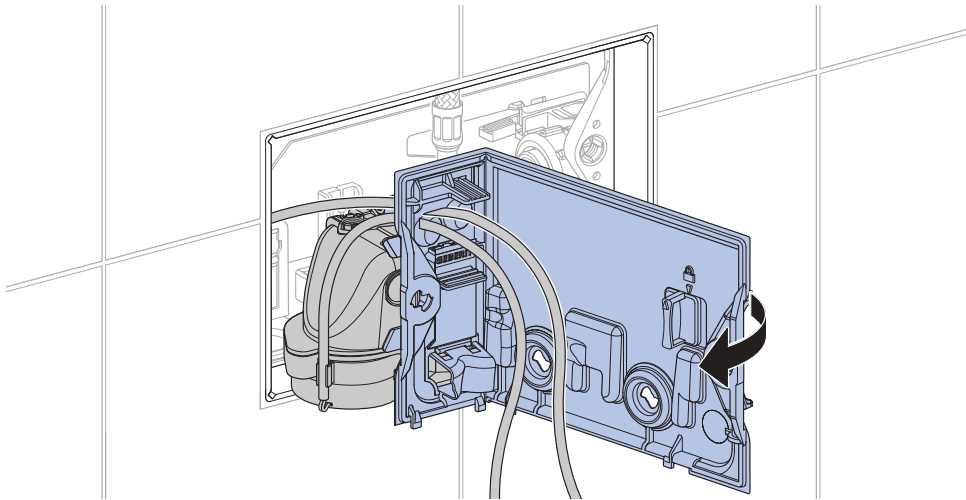

Geberit DuoFresh Odour Extraction System Compatible with all Sigma8 Concealed Cisterns

i

2