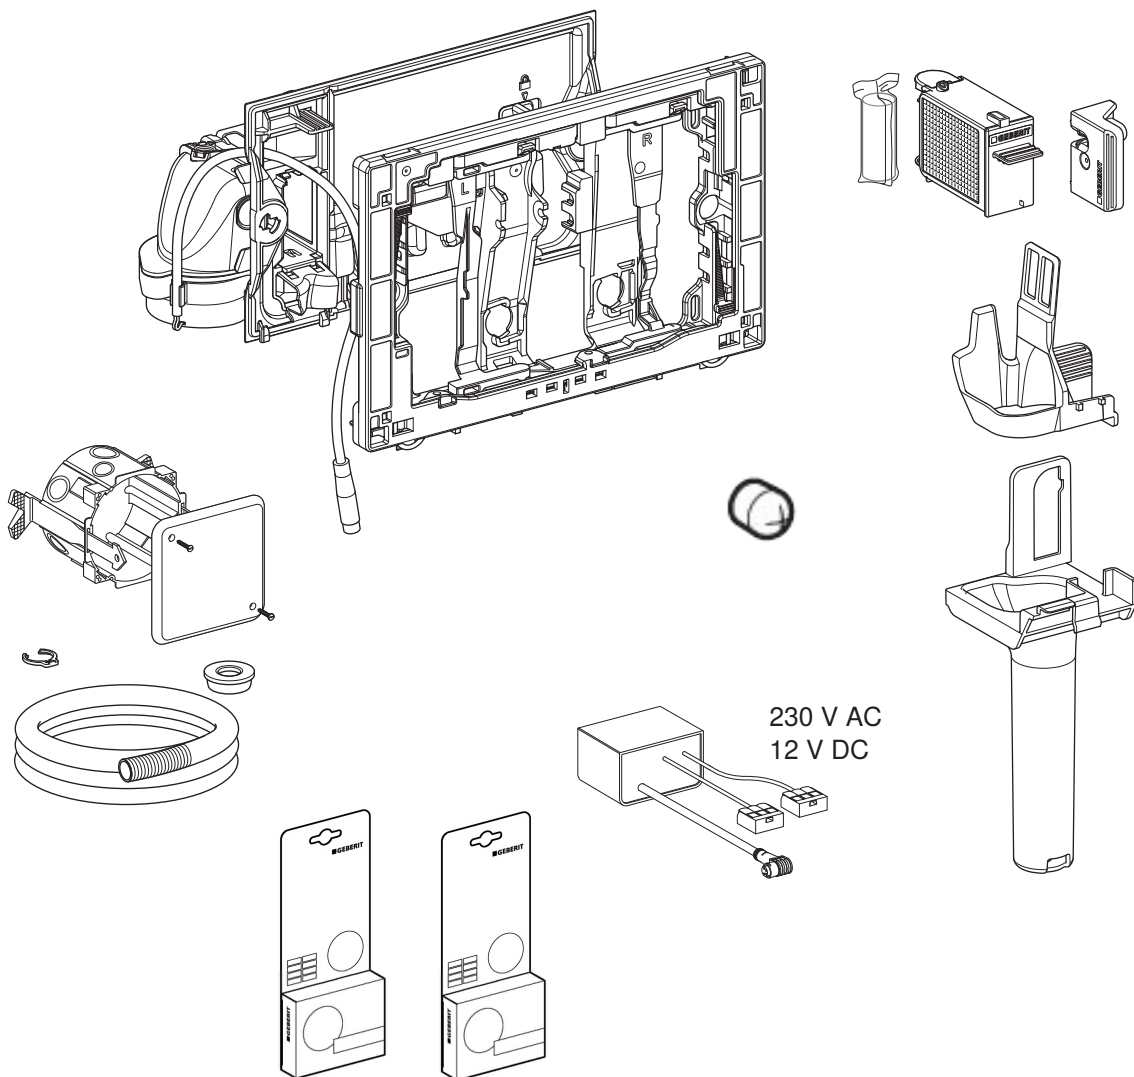

Geberit DuoFresh Odour Extraction System

Compatible with all Sigma8 Concealed Cisterns

DuoFresh Odour Extraction System