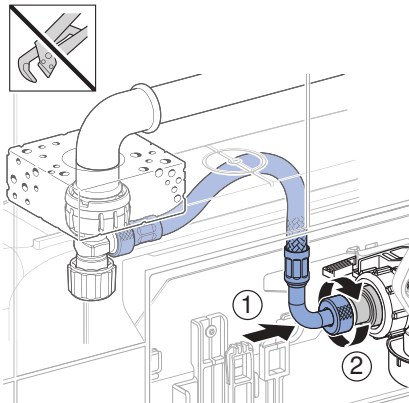

Geberit DuoFresh Odour Extraction System
Compatible with all Sigma8 Concealed Cisterns

4

5

3

1

2