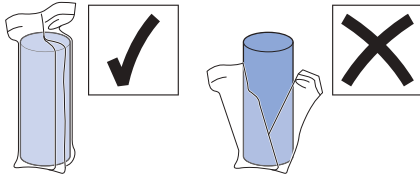

Geberit DuoFresh Odour Extraction System Compatible with all Sigma8 Concealed Cisterns

i