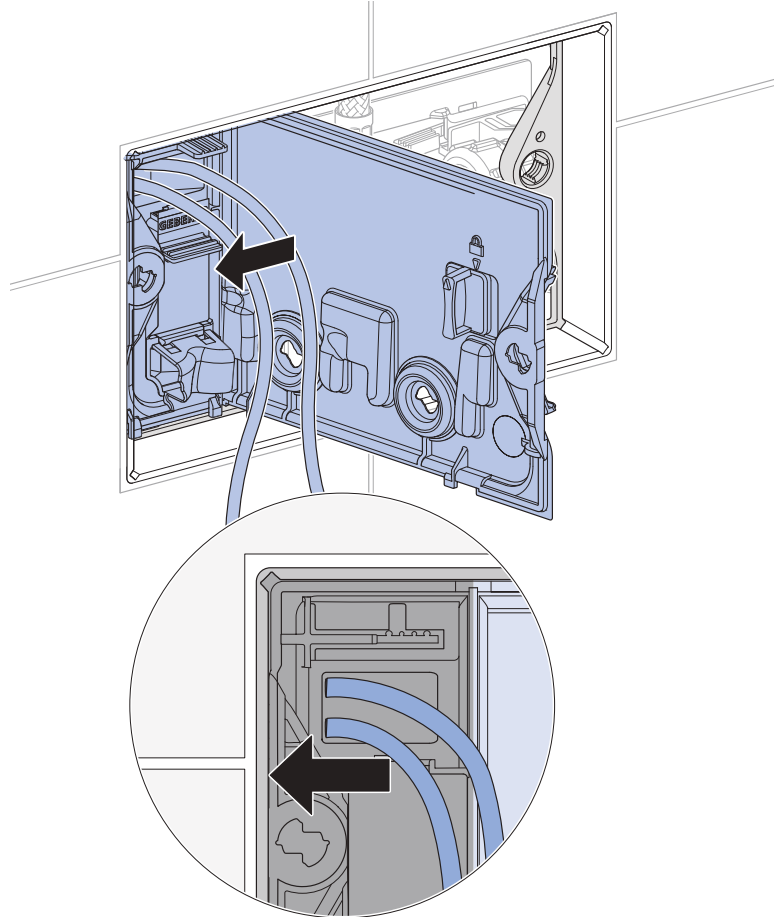

Geberit DuoFresh Odour Extraction System Compatible with all Sigma8 Concealed Cisterns

4