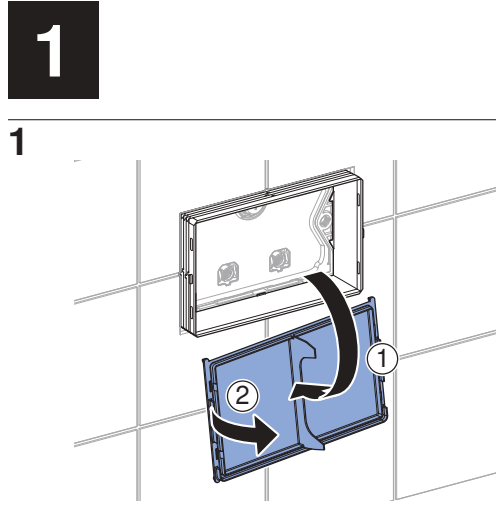

+

A

+

B

A

✓ Rough in - Flush Mount Install

Flush mount install set is included in the DuoFresh Odour Extraction System.

DuoFresh Power Module Installation Manual

B

✓ Rough in - Remote Install

Remote installation kit

DuoFresh Power Module Installation Manual

Geberit DuoFresh Odour Extraction System

Compatible with all Sigma8 Concealed Cisterns

Geberit DuoFresh Odour Extraction System
Compatible with all Sigma8 Concealed Cisterns