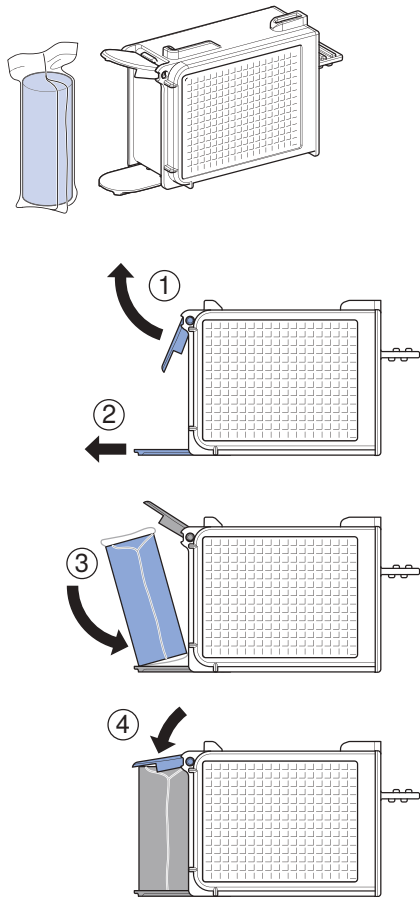

Geberit DuoFresh Odour Extraction System Compatible with all Sigma8 Concealed Cisterns

i

1

2