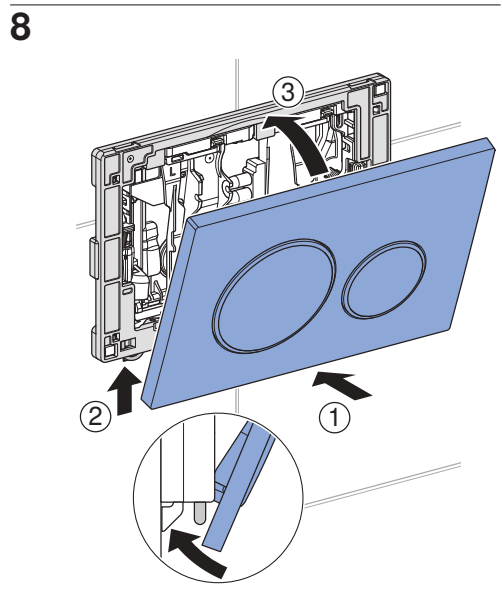

3

5

4

6

Geberit DuoFresh Odour Extraction System

Compatible with all Sigma8 Concealed Cisterns

➔ For detailed installation on DuoFresh fit out, please scan the QR code below:

Geberit DuoFresh Odour Extraction System Compatible with all Sigma8 Concealed Cisterns