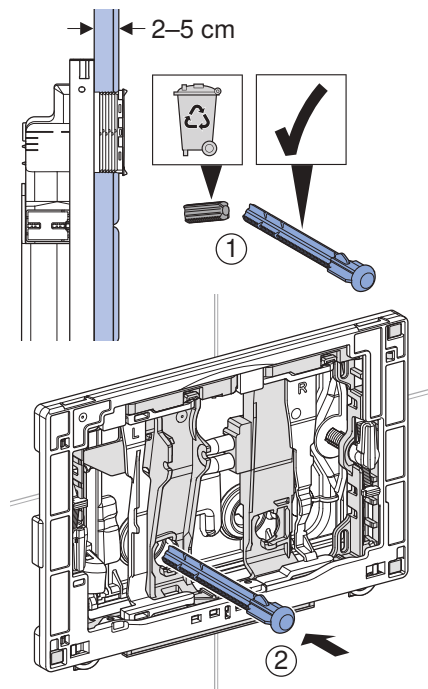

3

5

4

6

Geberit DuoFresh Odour Extraction System

Compatible with all Sigma8 Concealed Cisterns

➔ For detailed installation on DuoFresh fit out, please scan the QR code below:

Geberit DuoFresh Odour Extraction System Compatible with all Sigma8 Concealed Cisterns