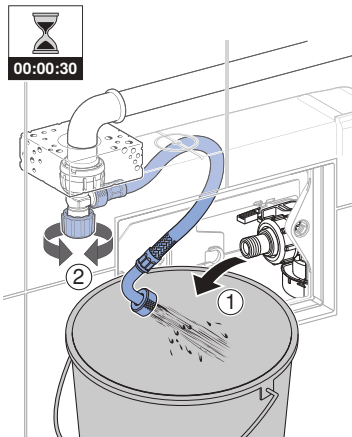

Geberit DuoFresh Odour Extraction System
Compatible with all Sigma8 Concealed Cisterns

4