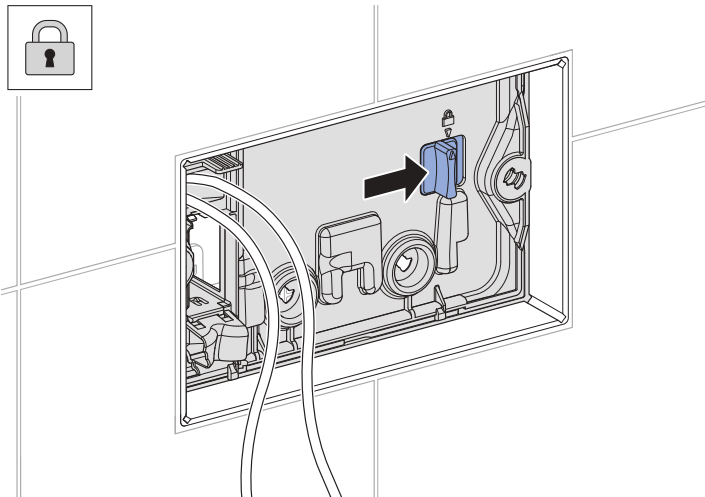

Geberit DuoFresh Odour Extraction System Compatible with all Sigma8 Concealed Cisterns

8

9