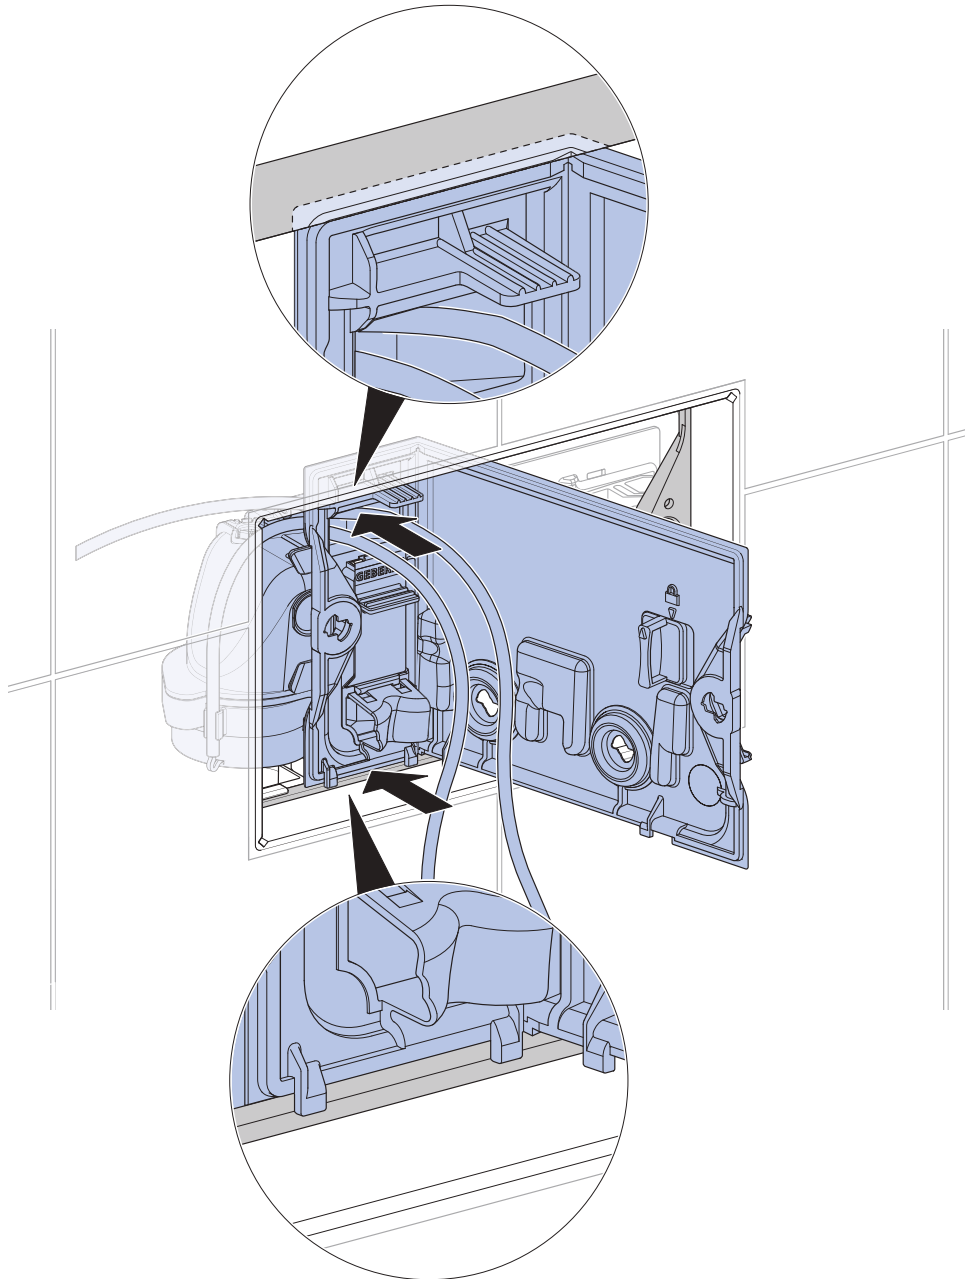

Geberit DuoFresh Odour Extraction System Compatible with all Sigma8 Concealed Cisterns

3