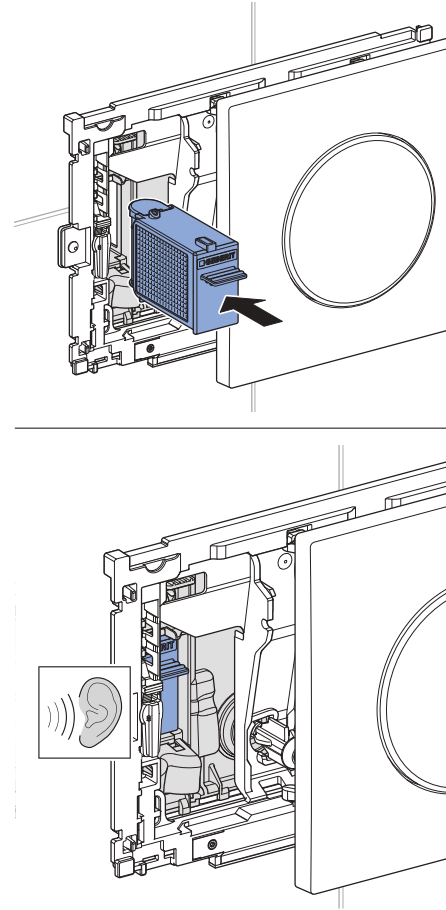

i

1

2

Geberit DuoFresh Odour Extraction System Compatible with all Sigma8 Concealed Cisterns

i

3

Geberit DuoFresh Odour Extraction System Compatible with all Sigma8 Concealed Cisterns

4