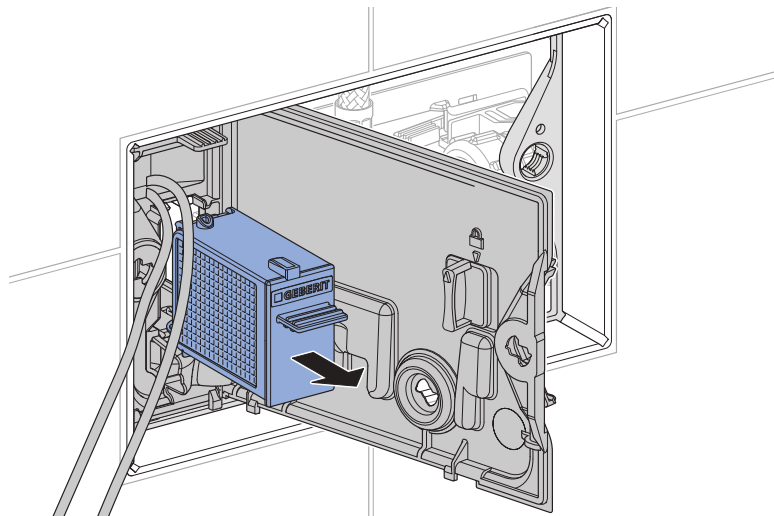

3

Geberit DuoFresh Odour Extraction System Compatible with all Sigma8 Concealed Cisterns

4

5

Geberit DuoFresh Odour Extraction System

Compatible with all Sigma8 Concealed Cisterns

6

7