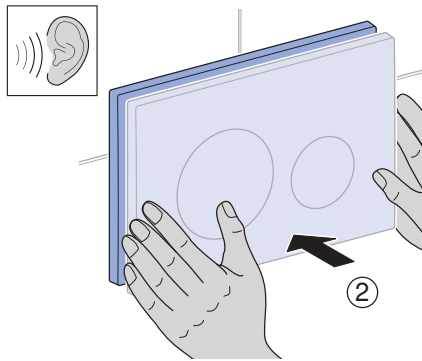

i

1

2

Geberit DuoFresh Odour Extraction System Compatible with all Sigma8 Concealed Cisterns

i

3

Geberit DuoFresh Odour Extraction System Compatible with all Sigma8 Concealed Cisterns

4