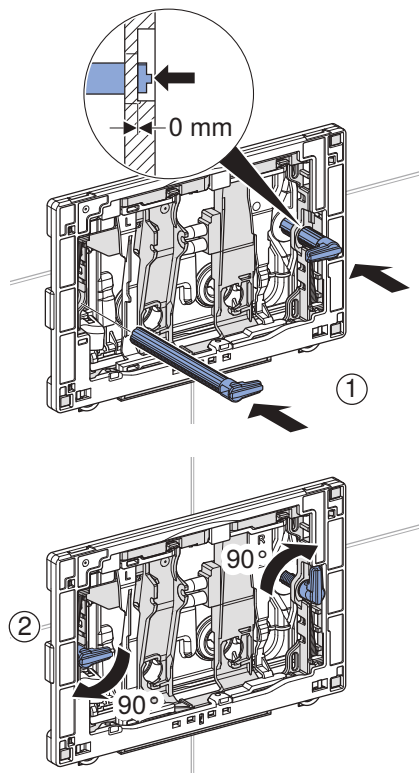

3

5

4

6

Geberit DuoFresh Odour Extraction System

Compatible with all Sigma8 Concealed Cisterns

➔ For detailed installation on DuoFresh fit out, please scan the QR code below:

Geberit DuoFresh Odour Extraction System Compatible with all Sigma8 Concealed Cisterns