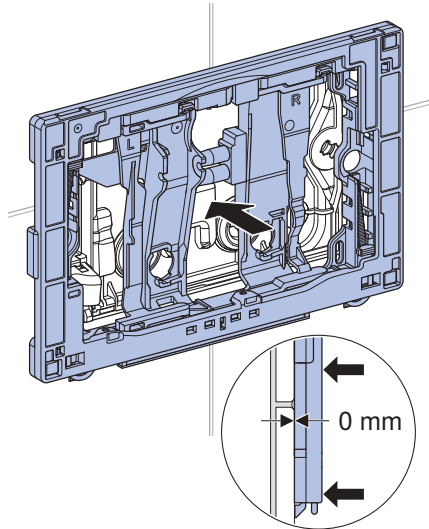

3

5

4

6

Geberit DuoFresh Odour Extraction System

Compatible with all Sigma8 Concealed Cisterns

➔ For detailed installation on DuoFresh fit out, please scan the QR code below:

Geberit DuoFresh Odour Extraction System Compatible with all Sigma8 Concealed Cisterns