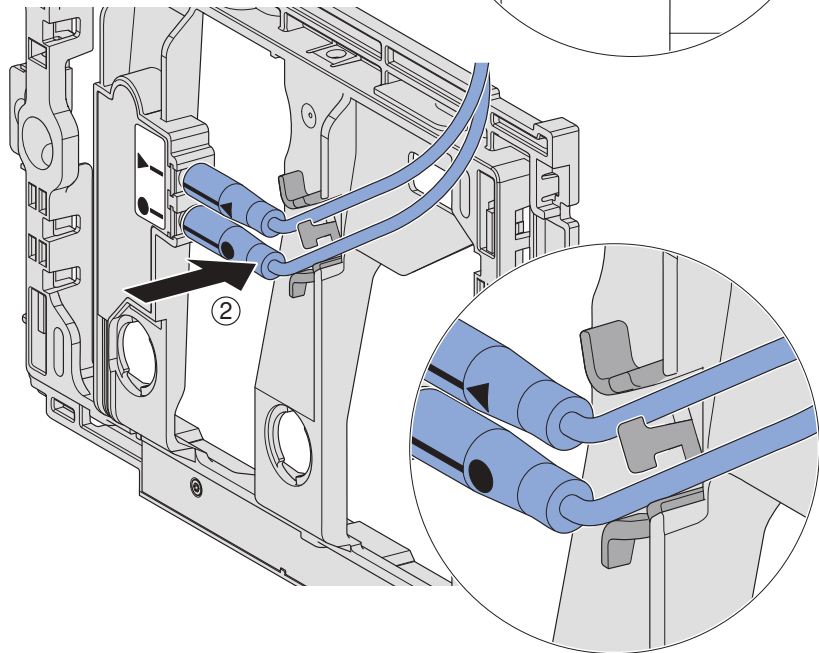

Geberit DuoFresh Odour Extraction System Compatible with all Sigma8 Concealed Cisterns

6

1