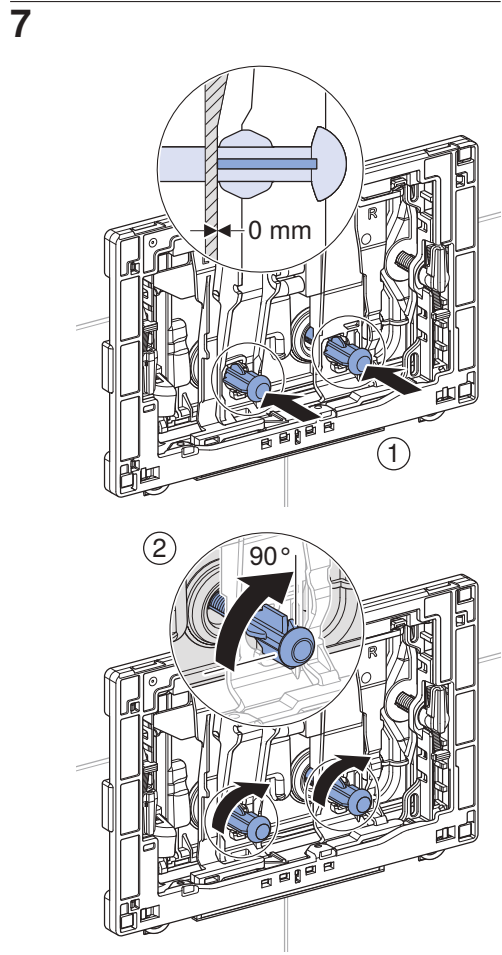

3

5

4

6

Geberit DuoFresh Odour Extraction System

Compatible with all Sigma8 Concealed Cisterns

➔ For detailed installation on DuoFresh fit out, please scan the QR code below:

Geberit DuoFresh Odour Extraction System Compatible with all Sigma8 Concealed Cisterns