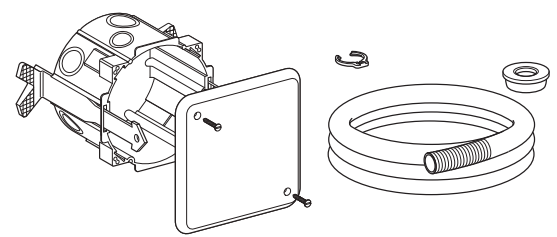

+

A

+

B

A

✓ Rough in - Flush Mount Install

Flush mount install set is included in the DuoFresh Odour Extraction System.

DuoFresh Power Module Installation Manual