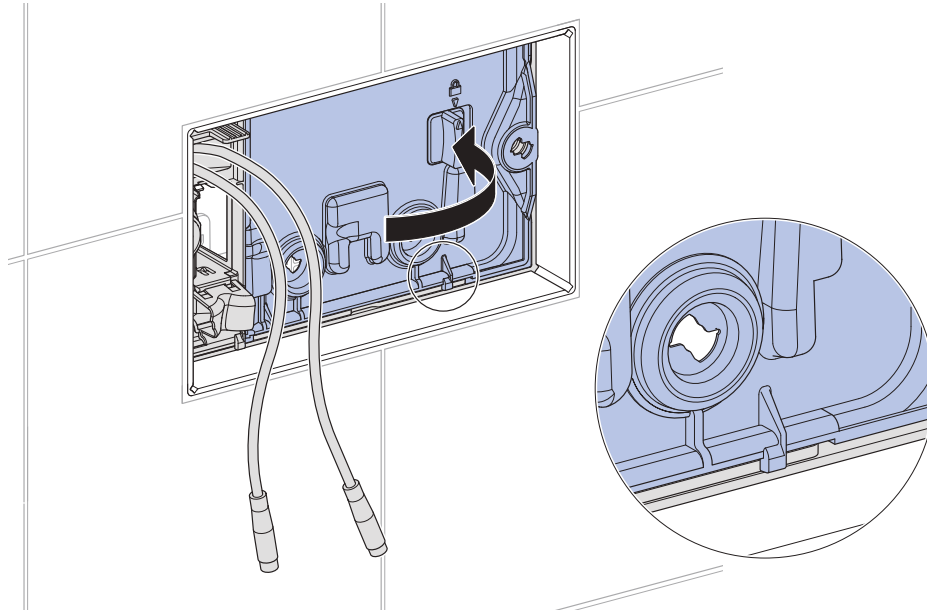

Geberit DuoFresh Odour Extraction System Compatible with all Sigma8 Concealed Cisterns

8