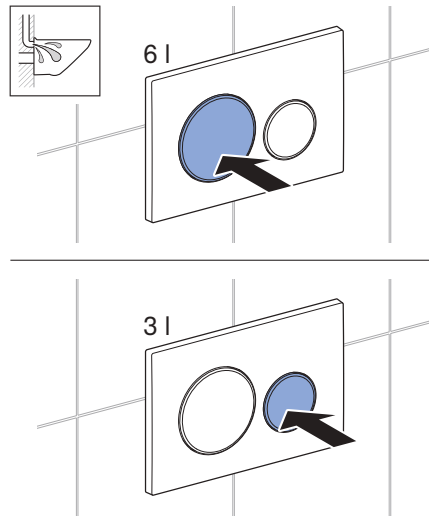

3

5

4

6

Geberit DuoFresh Odour Extraction System

Compatible with all Sigma8 Concealed Cisterns

➔ For detailed installation on DuoFresh fit out, please scan the QR code below:

Geberit DuoFresh Odour Extraction System Compatible with all Sigma8 Concealed Cisterns