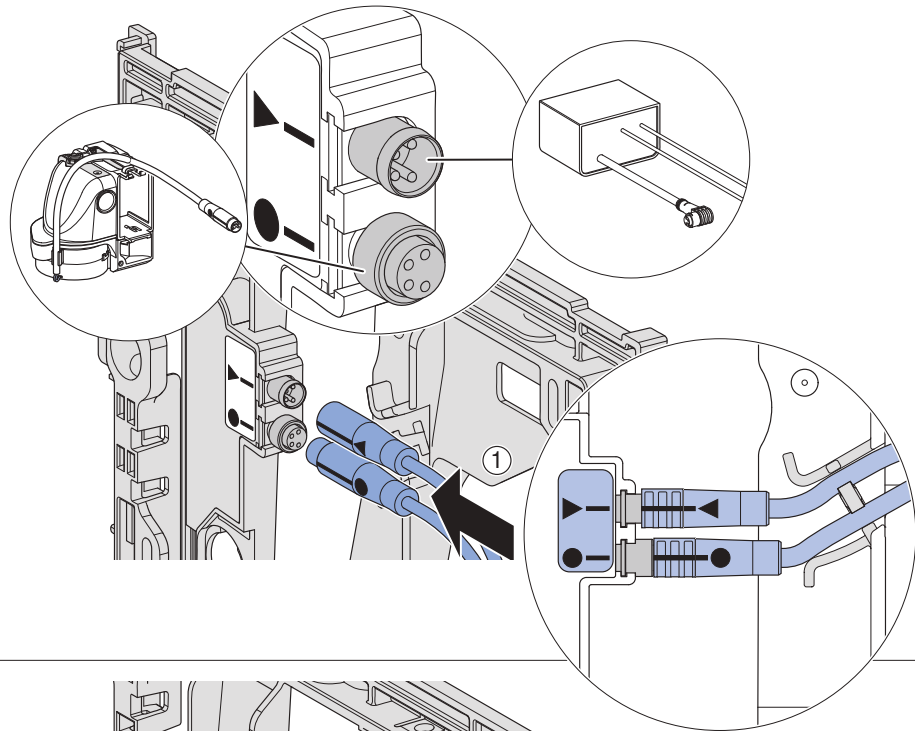

Geberit DuoFresh Odour Extraction System Compatible with all Sigma8 Concealed Cisterns

6

1