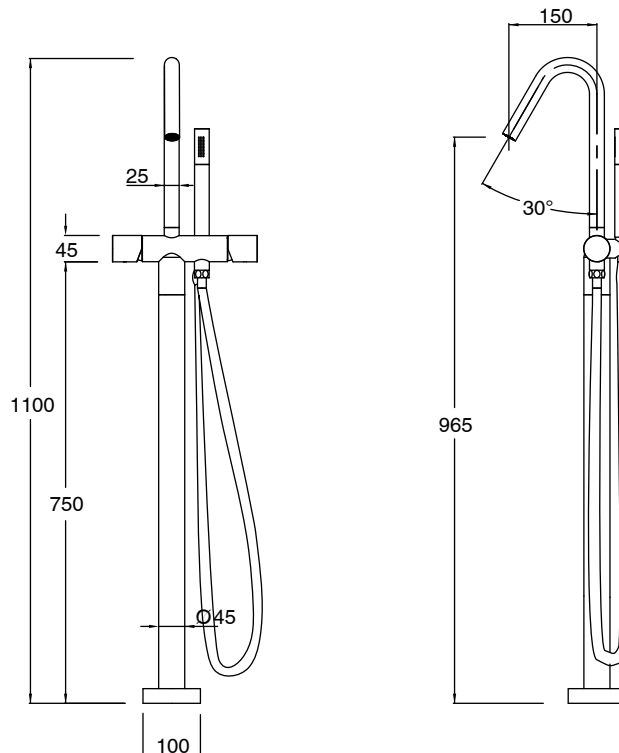

SUSSEX

**Sussex Pure Floor Mounted Bath Mixer Tap with Handshower and Cirque Textured Handle Trimset
PVD Brushed Bronze (3 Star)
9511132**

SPECIFICATIONS

Recommended Use	Residential;Commercial
Colour Finish	Brushed Bronze
Primary Material	DR Brass
Recommended Pressure Range	150 - 500 kPa as per AS3500
Max Continuous Working Temperature (deg C)	65
Min Continuous Working Temperature (deg C)	1

WARRANTY

Residential Use (Years)	40
Commercial Use (Years)	10

Please refer to Sussex Warranty page for full Terms and Conditions

Dimensions are nominal measurements only.

CLEANING RECOMMENDATIONS:

We recommend the use of soapy water or approved cleaners. This product should not be cleaned with abrasive materials. Damage caused by any improper treatment is not covered by the product warranty. Refer to Warranty Conditions

Disclaimer: Products in this specification manual must by regulation be installed by licensed and registered trade people. The manufacturer/distributor reserves the right to vary specifications or delete models from their range without prior notification. Dimensions are nominal measurements only. Dimensions and set-outs listed are correct at time of publication however the manufacturer/distributor takes no responsibility for printing errors.

Published 01/04/2026

To see the complete Sussex range go to www.reece.com.au