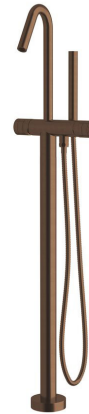

SUSSEX

**Sussex Pure Floor Mounted Bath Mixer Tap with Handshower and Cirque Textured Handle Trimset
PVD Brushed Bronze (3 Star)
9511132**

SPECIFICATIONS

Recommended Use	Residential;Commercial
Colour Finish	Brushed Bronze
Primary Material	DR Brass
Recommended Pressure Range	150 - 500 kPa as per AS3500
Max Continuous Working Temperature (deg C)	65
Min Continuous Working Temperature (deg C)	1

WARRANTY

Residential Use (Years)	40
Commercial Use (Years)	10

Please refer to Sussex Warranty page for full Terms and Conditions

Dimensions are nominal measurements only.

CLEANING RECOMMENDATIONS:

We recommend the use of soapy water or approved cleaners. This product should not be cleaned with abrasive materials. Damage caused by any improper treatment is not covered by the product warranty. Refer to Warranty Conditions

Disclaimer: Products in this specification manual must by regulation be installed by licensed and registered trade people. The manufacturer/distributor reserves the right to vary specifications or delete models from their range without prior notification. Dimensions are nominal measurements only. Dimensions and set-outs listed are correct at time of publication however the manufacturer/distributor takes no responsibility for printing errors.

Published 01/04/2026

To see the complete Sussex range go to www.reece.com.au