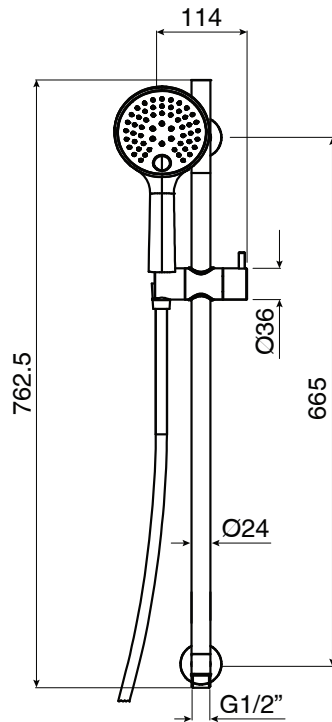

## Mizu Drift Single Rail Shower with Top Rail Water Inlet Chrome (3 Star)

9512140

SPECIFICATIONS	
Recommended Use	Residential;Commercial
Colour Finish	Polished Chrome
Primary Material	DR Brass
Recommended Pressure Range	150 - 500 kPa as per AS3500
Max Continuous Working Temperature (deg C)	65
Min Continuous Working Temperature (deg C)	5
WARRANTY	
Residential & Commercial Use (Years)	25
Spare Parts & Labour (Years)	1
<i>Please refer to Mizu Warranty page for full Terms and Conditions</i>	

Dimensions are nominal measurements only.

**Disclaimer:** Products in this specification manual must by regulation be installed by licensed and registered trade people. The manufacturer/distributor reserves the right to vary specifications or delete models from their range without prior notification. Dimensions are nominal measurements only. Dimensions and set-outs listed are correct at time of publication however the manufacturer/distributor takes no responsibility for printing errors.