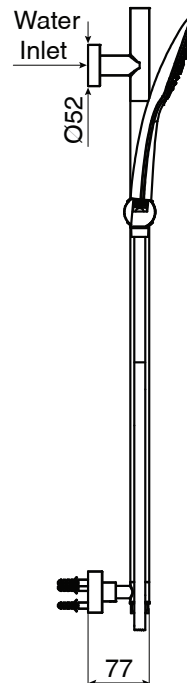

## Mizu Drift Single Rail Shower with Top Rail Water Inlet Chrome (3 Star)

9512140

SPECIFICATIONS	
Recommended Use	Residential;Commercial
Colour Finish	Polished Chrome
Primary Material	DR Brass
Recommended Pressure Range	150 - 500 kPa as per AS3500
Max Continuous Working Temperature (deg C)	65
Min Continuous Working Temperature (deg C)	5
WARRANTY	
Residential & Commercial Use (Years)	25
Spare Parts & Labour (Years)	1
<i>Please refer to Mizu Warranty page for full Terms and Conditions</i>	

Dimensions are nominal measurements only.