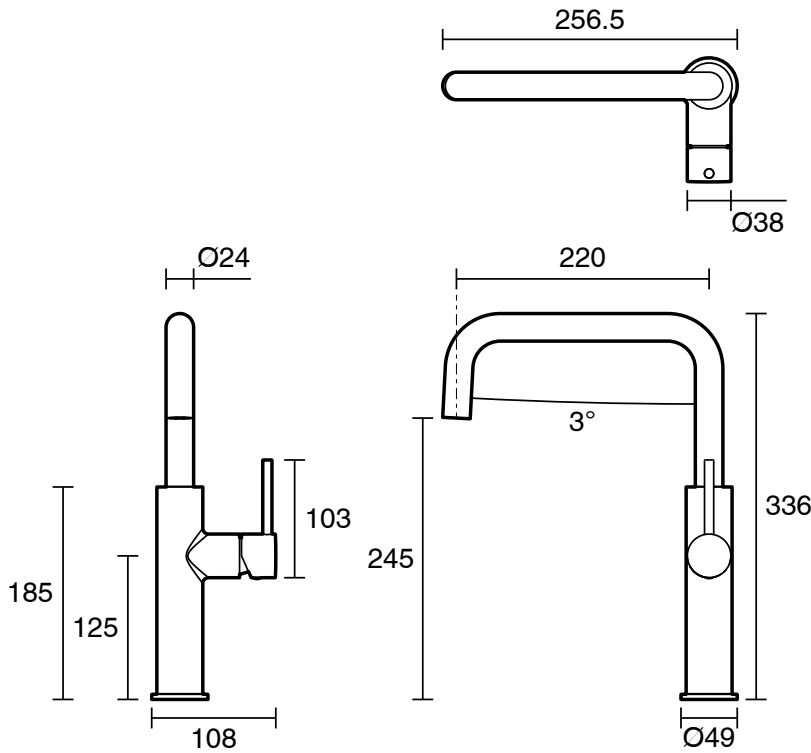

mizu

Mizu Drift Gooseneck Sink Mixer Tap Square Matte Black (5 Star) Lead Free

2266765

SPECIFICATIONS	
Recommended Use	Residential;Commercial
Colour Finish	Matte Black
Primary Material	Lead Free Brass
Recommended Pressure Range	150 - 500 kPa as per AS3500
Max Continuous Working Temperature (deg C)	65
Min Continuous Working Temperature (deg C)	5
WARRANTY	
Residential & Commercial Use (Years)	25
Spare Parts & Labour (Years)	1
<i>Please refer to Mizu Warranty page for full Terms and Conditions</i>	

Disclaimer: Products in this specification manual must by regulation be installed by licensed and registered trade people. The manufacturer/distributor reserves the right to vary specifications or delete models from their range without prior notification. Dimensions are nominal measurements only. Dimensions and set-outs listed are correct at time of publication however the manufacturer/distributor takes no responsibility for printing errors.