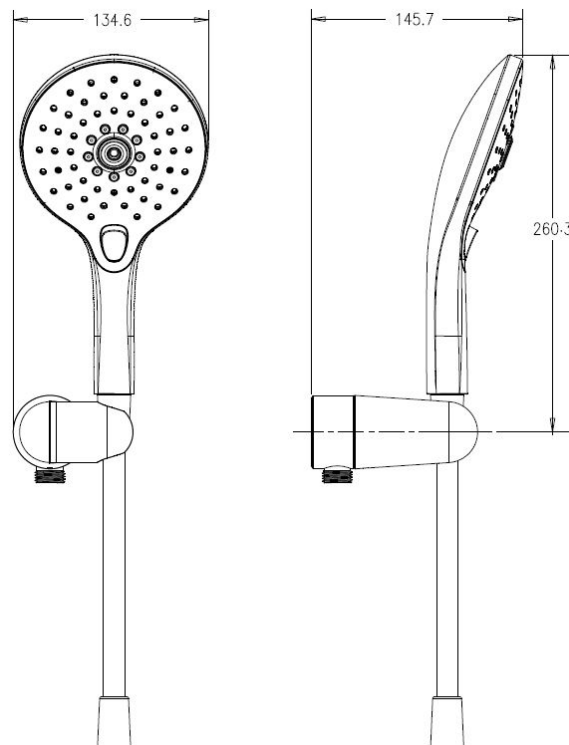

Posh Domaine Handshower with Water Inlet Wall Bracket 3 Functions Chrome (4 Star)

2213357

SPECIFICATIONS

Recommended Use	Residential;Commercial
Colour Finish	Polished Chrome
Primary Material	DR Brass
Recommended Pressure Range	150 - 500 kPa as per AS3500
Max Continuous Working Temperature (deg C)	60
Min Continuous Working Temperature (deg C)	5
Hot Water Unit Suitability	Storage Tank;Continuous Flow

WARRANTY

Residential & Commercial Use (Years)	25
Spare Parts & Labour (Years)	1

Please refer to Posh Warranty Page for full Terms and Conditions

Dimensions are nominal measurements only.

CLEANING RECOMMENDATIONS:

We recommend the use of soapy water or approved cleaners. This product should not be cleaned with abrasive materials. Damage caused by any improper treatment is not covered by the product warranty. Refer to Warranty Conditions

Disclaimer: Products in this specification manual must by regulation be installed by licensed and registered trade people. The manufacturer/distributor reserves the right to vary specifications or delete models from their range without prior notification. Dimensions are nominal measurements only. Dimensions and set-outs listed are correct at time of publication however the manufacturer/distributor takes no responsibility for printing errors.

Published 01/04/2026

To see the complete Posh range go to
www.reece.com.au