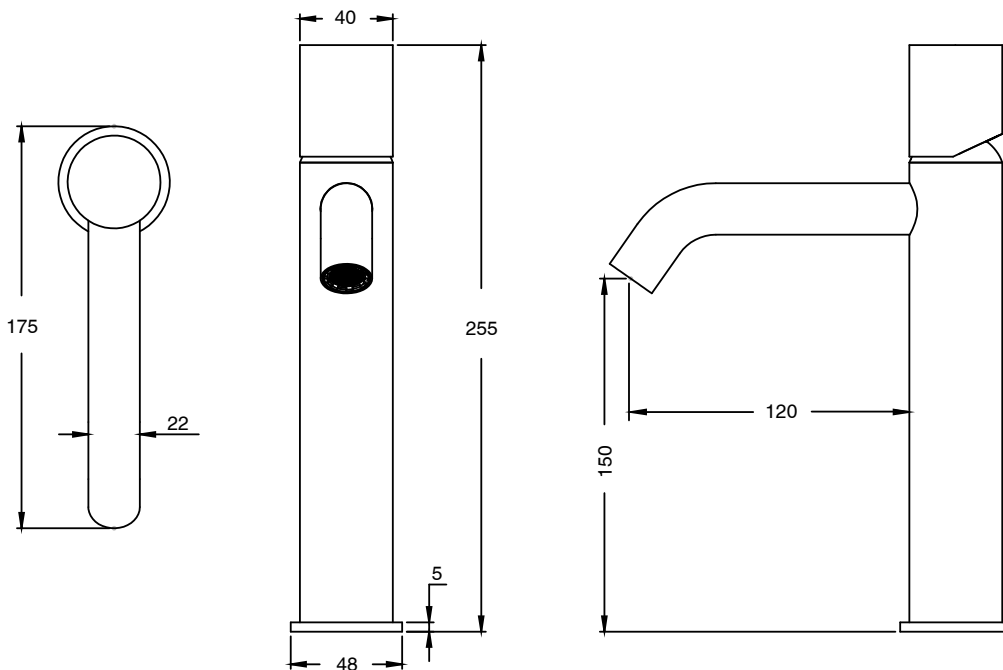

SUSSEX

Sussex Pure Medium Height Basin Mixer Curved with Cirque Textured Handles Chrome (5 Star) Lead Free 49937

SPECIFICATIONS	
Recommended Use	Residential;Commercial
Colour Finish	Polished Chrome
Primary Material	Lead Free Brass
Recommended Pressure Range	150 - 500 kPa as per AS3500
Max Continuous Working Temperature (deg C)	65
Min Continuous Working Temperature (deg C)	1
WARRANTY	
Residential Use (Years)	40
Commercial Use (Years)	10
<i>Please refer to Sussex Warranty page for full Terms and Conditions</i>	

Disclaimer: Products in this specification manual must by regulation be installed by licensed and registered trade people. The manufacturer/distributor reserves the right to vary specifications or delete models from their range without prior notification. Dimensions are nominal measurements only. Dimensions and set-outs listed are correct at time of publication however the manufacturer/distributor takes no responsibility for printing errors.