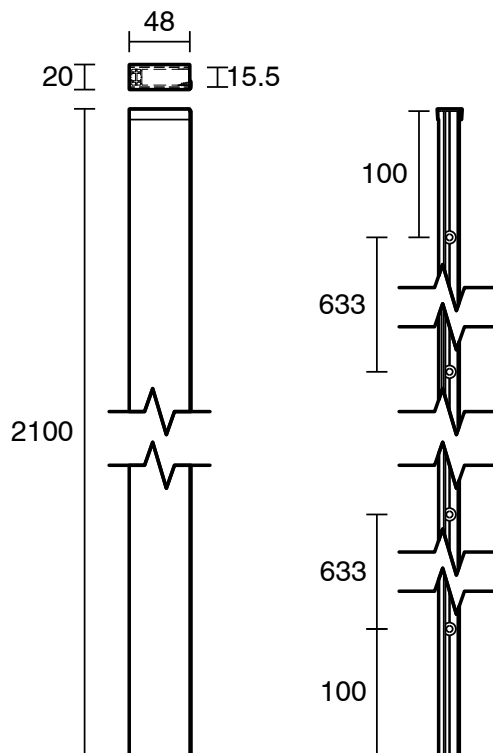

KADO

Kado Lux Frameless Shower Screen Wall Channel Brushed Gunmetal

1705959

SPECIFICATIONS	
Recommended Use	Residential;Commercial
Colour Finish	Brushed Gunmetal
Primary Material	Aluminium
Mounting	Wall
WARRANTY	
Residential & Commercial Use (Years)	25
Spare Parts & Labour (Years)	1
<i>Please refer to Kado Warranty Page for full Terms and Conditions</i>	