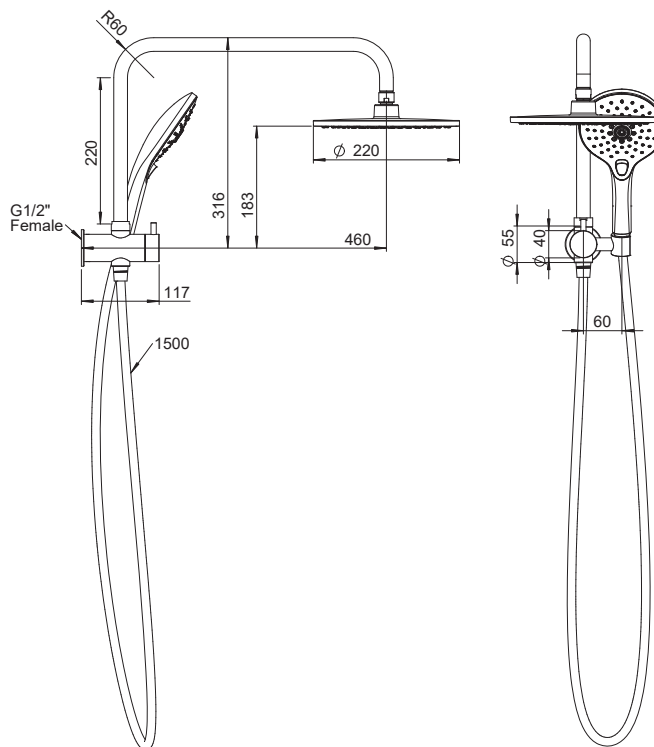

Posh Domaine Short Twin Shower with Water Inlet Wall Bracket Matte Black (3 Star)

2213364

SPECIFICATIONS

Recommended Use	Residential;Commercial
Colour Finish	Matte Black
Primary Material	Brass
Recommended Pressure Range	150 - 500 kPa as per AS3500
Max Continuous Working Temperature (deg C)	60
Min Continuous Working Temperature (deg C)	5
Hot Water Unit Suitability	Storage Tank;Continuous Flow

WARRANTY

Residential & Commercial Use (Years)	25
Parts Replacement Only (Years)	1

Please refer to Posh Warranty Page for full Terms and Conditions

Dimensions are nominal measurements only.

CLEANING RECOMMENDATIONS:

We recommend the use of soapy water or approved cleaners. This product should not be cleaned with abrasive materials. Damage caused by any improper treatment is not covered by the product warranty. Refer to Warranty Conditions

Disclaimer: Products in this specification manual must by regulation be installed by licensed and registered trade people. The manufacturer/distributor reserves the right to vary specifications or delete models from their range without prior notification. Dimensions are nominal measurements only. Dimensions and set-outs listed are correct at time of publication however the manufacturer/distributor takes no responsibility for printing errors.

Published 01/04/2026

To see the complete Posh range go to www.reece.com.au