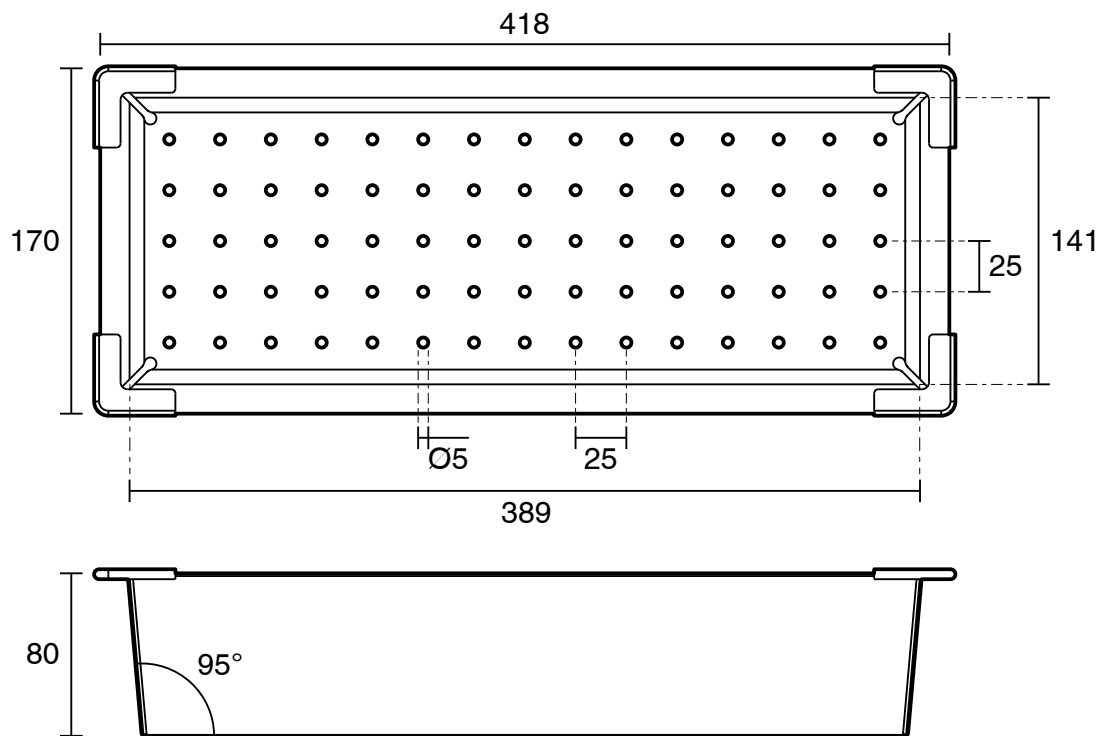

Memo Universal Colander (Suits Bowls with 400mm Depth) Nickel

2404011

SPECIFICATIONS

Recommended Use	Residential;Commercial
Colour Finish	Nickel
Primary Material	Stainless Steel

WARRANTY

Spare Parts & Labour (Years)	1
Parts Replacement Only (Years)	1

Please refer to Memo Warranty Page for full Terms and Conditions

Dimensions are nominal measurements only.

CLEANING RECOMMENDATIONS:

We recommend the use of soapy water or approved cleaners. This product should not be cleaned with abrasive materials. Damage caused by any improper treatment is not covered by the product warranty. Refer to Warranty Conditions

Disclaimer: Products in this specification manual must by regulation be installed by licensed and registered trade people. The manufacturer/distributor reserves the right to vary specifications or delete models from their range without prior notification. Dimensions are nominal measurements only. Dimensions and set-outs listed are correct at time of publication however the manufacturer/distributor takes no responsibility for printing errors.

Published 01/04/2026

To see the complete Memo range go to www.reece.com.au