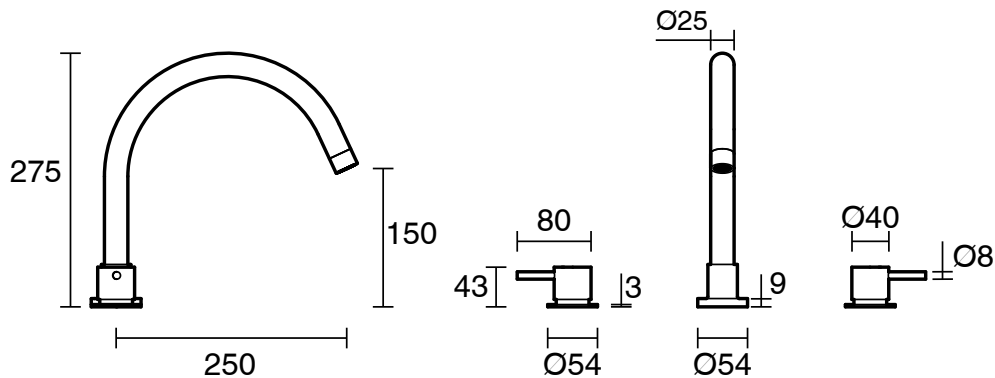

SUSSEX

Sussex Scala Hob Spa Set Curved PVD Brushed Platinum Gold Lead Free

51815

SPECIFICATIONS	
Recommended Use	Residential;Commercial
Colour Finish	Brushed Platinum Gold
Primary Material	Lead Free Brass
Recommended Pressure Range	150 - 500 kPa as per AS3500
Max Continuous Working Temperature (deg C)	65
Min Continuous Working Temperature (deg C)	1
WARRANTY	
Residential Use (Years)	40
Commercial Use (Years)	10
<i>Please refer to Sussex Warranty page for full Terms and Conditions</i>	

Disclaimer: Products in this specification manual must by regulation be installed by licensed and registered trade people. The manufacturer/distributor reserves the right to vary specifications or delete models from their range without prior notification. Dimensions are nominal measurements only. Dimensions and set-outs listed are correct at time of publication however the manufacturer/distributor takes no responsibility for printing errors.