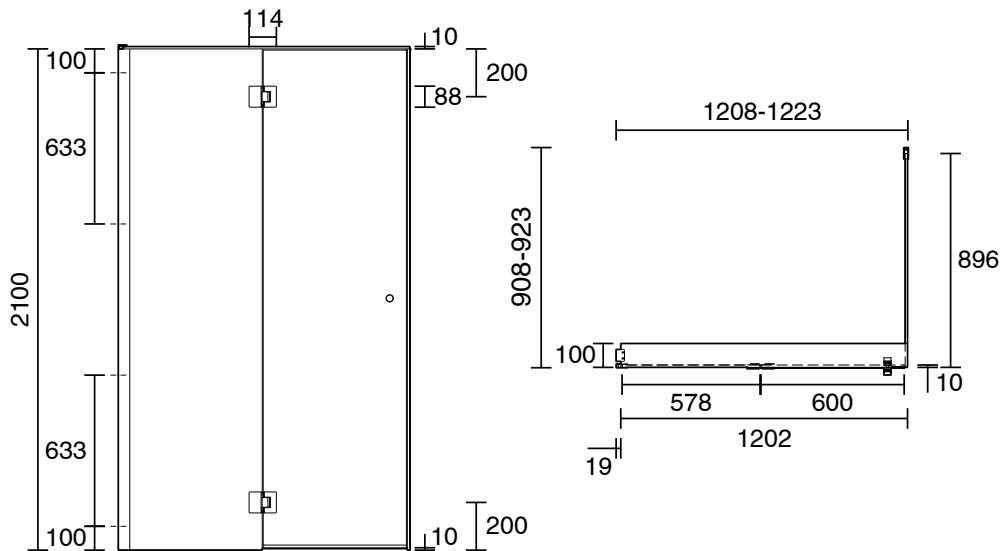

KADO

Kado Lux Frameless Enclosure with Wall Channel 1200 x 900mm Chrome

1710026

SPECIFICATIONS

Recommended Use	Residential;Commercial
Colour Finish	Polished Chrome;Clear
Primary Material	Glass
Frame Configuration	Frameless
Screen Shape	Rectangular
Screen Appearance	Clear
Screen Fixing	Channel
Mounting	Wall

WARRANTY

Residential & Commercial Use (Years)	7
Spare Parts & Labour (Years)	1

Please refer to Kado Warranty Page for full Terms and Conditions

Dimensions are nominal measurements only.

CLEANING RECOMMENDATIONS:

We recommend the use of soapy water or approved cleaners. This product should not be cleaned with abrasive materials. Damage caused by any improper treatment is not covered by the product warranty. Refer to Warranty Conditions

Disclaimer: Products in this specification manual must by regulation be installed by licensed and registered trade people. The manufacturer/distributor reserves the right to vary specifications or delete models from their range without prior notification. Dimensions are nominal measurements only. Dimensions and set-outs listed are correct at time of publication however the manufacturer/distributor takes no responsibility for printing errors.

Published 01/04/2026

To see the complete Kado range go to www.reece.com.au