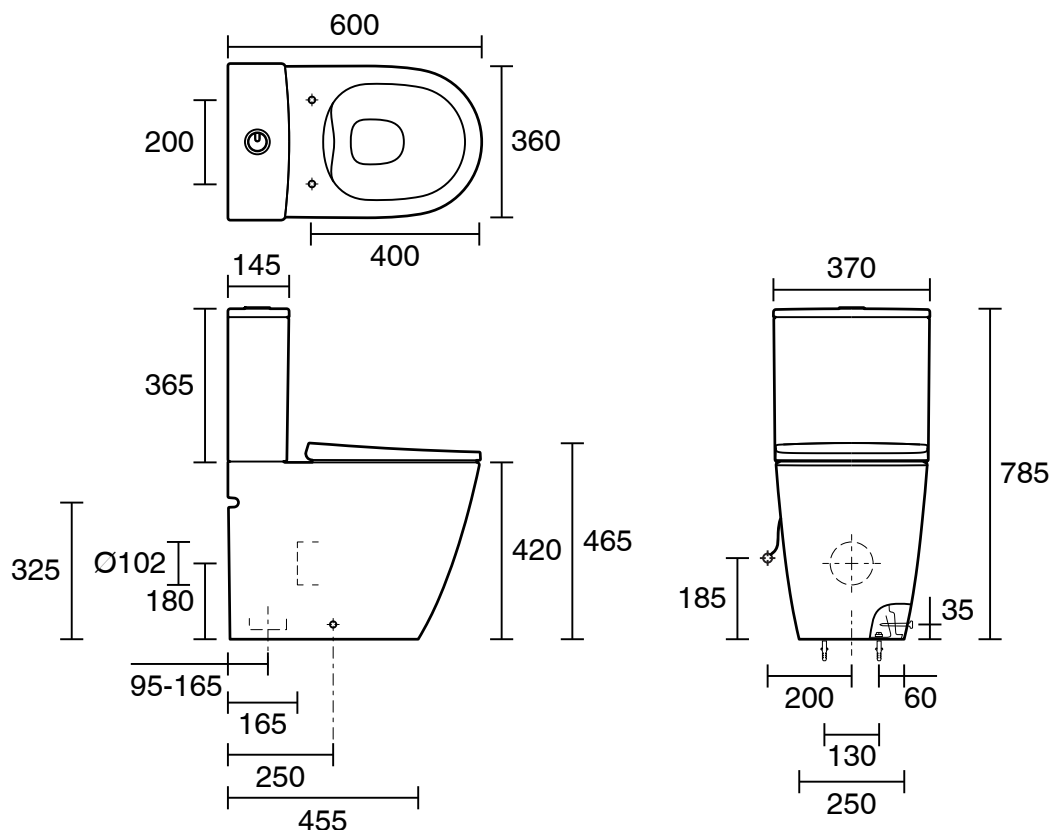

Roca Ona Close Coupled Back to Wall Rimless Bottom Inlet Toilet Suite with Soft Close Quick Release Toilet Seat White (4 Star)

10048

SPECIFICATIONS

Recommended Use	Residential;Commercial
Rim Configuration	Rimless
Pan Outlet Type	P Trap;S Trap
Pan Material	Vitreous China
Pan Weight (kg)	30.5
Toilet Seat Type	Soft Close;Quick Release
Toilet Seat Material	Urea

WARRANTY

Residential & Commercial Use (Years)	25
Spare Parts & Labour (Years)	1

Please refer to Roca Warranty page for full Terms and Conditions

Dimensions are nominal measurements only.

CLEANING RECOMMENDATIONS:

We recommend the use of soapy water or approved cleaners. This product should not be cleaned with abrasive materials. Damage caused by any improper treatment is not covered by the product warranty. Refer to Warranty Conditions

Disclaimer: Products in this specification manual must by regulation be installed by licensed and registered trade people. The manufacturer/distributor reserves the right to vary specifications or delete models from their range without prior notification. Dimensions are nominal measurements only. Dimensions and set-outs listed are correct at time of publication however the manufacturer/distributor takes no responsibility for printing errors.

Published 22/05/2026

To see the complete Roca range go to www.reece.com.au