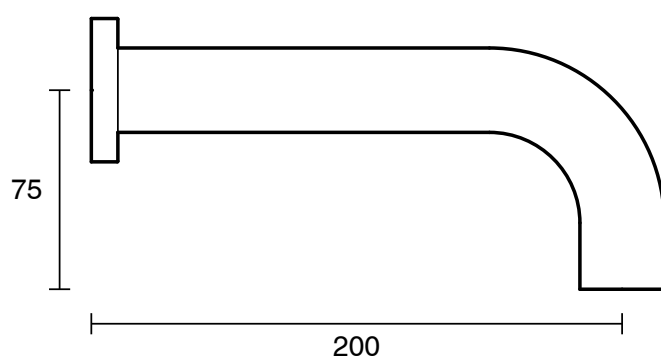

SUSSEX

Sussex Scala 32mm Curved Wall Bath Outlet 200mm Chrome

225902

SPECIFICATIONS

Recommended Use	Residential;Commercial
Colour Finish	Polished Chrome
Primary Material	Brass
Recommended Pressure Range	150 - 500 kPa as per AS3500
Max Continuous Working Temperature (deg C)	65
Min Continuous Working Temperature (deg C)	1

WARRANTY

Residential Use (Years)	40
Commercial Use (Years)	10

Please refer to Sussex Warranty page for full Terms and Conditions

Dimensions are nominal measurements only.

CLEANING RECOMMENDATIONS:

We recommend the use of soapy water or approved cleaners. This product should not be cleaned with abrasive materials. Damage caused by any improper treatment is not covered by the product warranty. Refer to Warranty Conditions

Disclaimer: Products in this specification manual must by regulation be installed by licensed and registered trade people. The manufacturer/distributor reserves the right to vary specifications or delete models from their range without prior notification. Dimensions are nominal measurements only. Dimensions and set-outs listed are correct at time of publication however the manufacturer/distributor takes no responsibility for printing errors.

Published 17/04/2026

To see the complete Sussex range go to www.reece.com.au