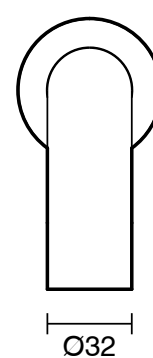

SUSSEX

Sussex Scala 32mm Curved Wall Bath Outlet 200mm Chrome

225902

SPECIFICATIONS

Recommended Use	Residential;Commercial
Colour Finish	Polished Chrome
Primary Material	Brass
Recommended Pressure Range	150 - 500 kPa as per AS3500
Max Continuous Working Temperature (deg C)	65
Min Continuous Working Temperature (deg C)	1

WARRANTY

Residential Use (Years)	40
Commercial Use (Years)	10

Please refer to Sussex Warranty page for full Terms and Conditions

Dimensions are nominal measurements only.

CLEANING RECOMMENDATIONS:

We recommend the use of soapy water or approved cleaners. This product should not be cleaned with abrasive materials. Damage caused by any improper treatment is not covered by the product warranty. Refer to Warranty Conditions

Disclaimer: Products in this specification manual must by regulation be installed by licensed and registered trade people. The manufacturer/distributor reserves the right to vary specifications or delete models from their range without prior notification. Dimensions are nominal measurements only. Dimensions and set-outs listed are correct at time of publication however the manufacturer/distributor takes no responsibility for printing errors.

Published 17/04/2026

To see the complete Sussex range go to www.reece.com.au