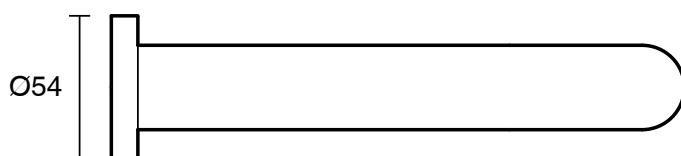

SUSSEX

Sussex Scala 32mm Curved Wall Bath Outlet 200mm Chrome

225902

SPECIFICATIONS

Recommended Use	Residential;Commercial
Colour Finish	Polished Chrome
Primary Material	Brass
Recommended Pressure Range	150 - 500 kPa as per AS3500
Max Continuous Working Temperature (deg C)	65
Min Continuous Working Temperature (deg C)	1

WARRANTY

Residential Use (Years)	40
Commercial Use (Years)	10

Please refer to Sussex Warranty page for full Terms and Conditions

Dimensions are nominal measurements only.

CLEANING RECOMMENDATIONS:

We recommend the use of soapy water or approved cleaners. This product should not be cleaned with abrasive materials. Damage caused by any improper treatment is not covered by the product warranty. Refer to Warranty Conditions

Disclaimer: Products in this specification manual must by regulation be installed by licensed and registered trade people. The manufacturer/distributor reserves the right to vary specifications or delete models from their range without prior notification. Dimensions are nominal measurements only. Dimensions and set-outs listed are correct at time of publication however the manufacturer/distributor takes no responsibility for printing errors.

Published 17/04/2026

To see the complete Sussex range go to www.reece.com.au