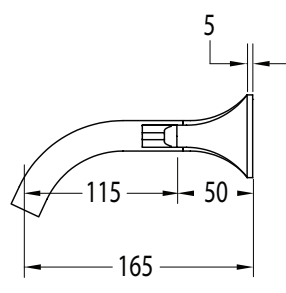

SUSSEX

Sussex Oria Wall Basin Set 165mm Outlet PVD Brushed Bronze (5 Star) Lead Free

39685

SPECIFICATIONS

Recommended Use	Residential;Commercial
Colour Finish	Brushed Bronze
Primary Material	Lead Free Brass
Recommended Pressure Range	150 - 500 kPa as per AS3500
Max Continuous Working Temperature (deg C)	65
Min Continuous Working Temperature (deg C)	1

WARRANTY

Residential Use (Years)	40
Commercial Use (Years)	10

Please refer to Sussex Warranty page for full Terms and Conditions

Dimensions are nominal measurements only.

CLEANING RECOMMENDATIONS:

We recommend the use of soapy water or approved cleaners. This product should not be cleaned with abrasive materials. Damage caused by any improper treatment is not covered by the product warranty. Refer to Warranty Conditions

Disclaimer: Products in this specification manual must by regulation be installed by licensed and registered trade people. The manufacturer/distributor reserves the right to vary specifications or delete models from their range without prior notification. Dimensions are nominal measurements only. Dimensions and set-outs listed are correct at time of publication however the manufacturer/distributor takes no responsibility for printing errors.

Published 30/04/2026

To see the complete Sussex range go to www.reece.com.au