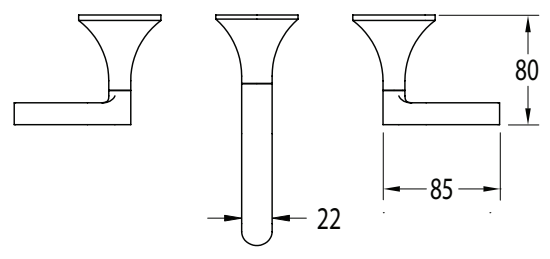

SUSSEX

Sussex Oria Wall Basin Set 165mm Outlet PVD Brushed Bronze (5 Star) Lead Free

39685

SPECIFICATIONS

Recommended Use	Residential;Commercial
Colour Finish	Brushed Bronze
Primary Material	Lead Free Brass
Recommended Pressure Range	150 - 500 kPa as per AS3500
Max Continuous Working Temperature (deg C)	65
Min Continuous Working Temperature (deg C)	1

WARRANTY

Residential Use (Years)	40
Commercial Use (Years)	10

Please refer to Sussex Warranty page for full Terms and Conditions

Dimensions are nominal measurements only.

CLEANING RECOMMENDATIONS:

We recommend the use of soapy water or approved cleaners. This product should not be cleaned with abrasive materials. Damage caused by any improper treatment is not covered by the product warranty. Refer to Warranty Conditions

Disclaimer: Products in this specification manual must by regulation be installed by licensed and registered trade people. The manufacturer/distributor reserves the right to vary specifications or delete models from their range without prior notification. Dimensions are nominal measurements only. Dimensions and set-outs listed are correct at time of publication however the manufacturer/distributor takes no responsibility for printing errors.

Published 30/04/2026

To see the complete Sussex range go to www.reece.com.au