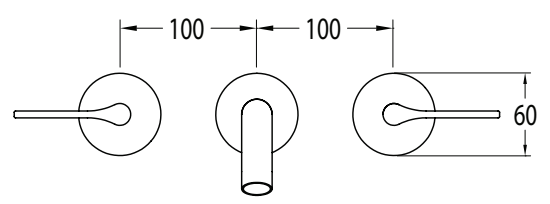

SUSSEX

Sussex Oria Wall Basin Set 165mm Outlet PVD Brushed Bronze (5 Star) Lead Free

39685

SPECIFICATIONS

Recommended Use	Residential;Commercial
Colour Finish	Brushed Bronze
Primary Material	Lead Free Brass
Recommended Pressure Range	150 - 500 kPa as per AS3500
Max Continuous Working Temperature (deg C)	65
Min Continuous Working Temperature (deg C)	1

WARRANTY

Residential Use (Years)	40
Commercial Use (Years)	10

Please refer to Sussex Warranty page for full Terms and Conditions

Dimensions are nominal measurements only.

CLEANING RECOMMENDATIONS:

We recommend the use of soapy water or approved cleaners. This product should not be cleaned with abrasive materials. Damage caused by any improper treatment is not covered by the product warranty. Refer to Warranty Conditions

Disclaimer: Products in this specification manual must by regulation be installed by licensed and registered trade people. The manufacturer/distributor reserves the right to vary specifications or delete models from their range without prior notification. Dimensions are nominal measurements only. Dimensions and set-outs listed are correct at time of publication however the manufacturer/distributor takes no responsibility for printing errors.

Published 30/04/2026

To see the complete Sussex range go to www.reece.com.au