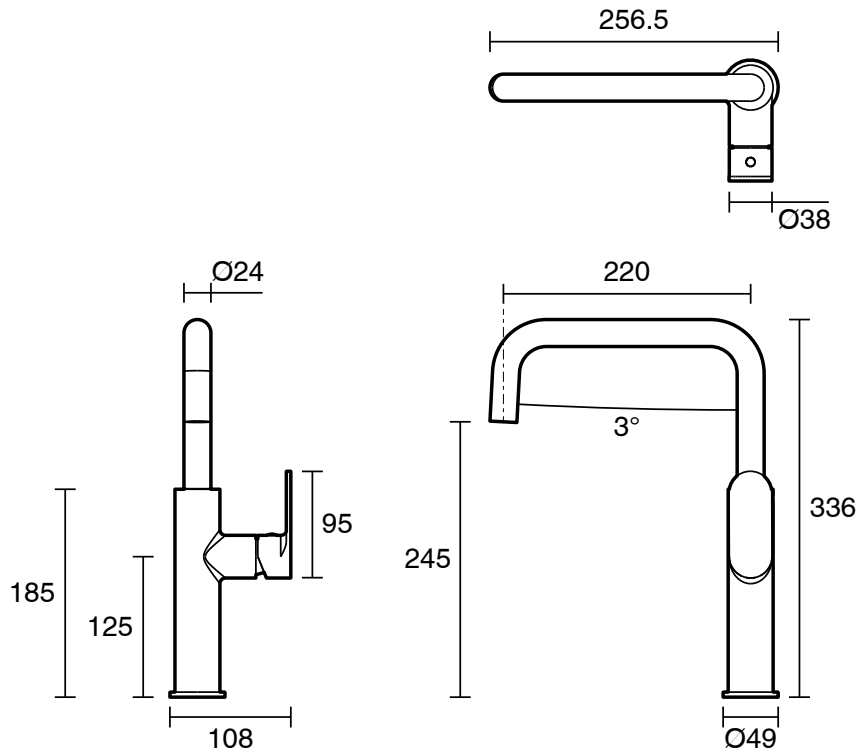

## Mizu Soothe MK2 Gooseneck Sink Mixer Tap Square Brushed Gunmetal (5 Star) Lead Free

2265238

SPECIFICATIONS	
Recommended Use	Residential;Commercial
Colour Finish	Brushed Gunmetal
Primary Material	Lead Free Brass
Recommended Pressure Range	150 - 500 kPa as per AS3500
Max Continuous Working Temperature (deg C)	65
Min Continuous Working Temperature (deg C)	5
WARRANTY	
Residential & Commercial Use (Years)	25
Spare Parts & Labour (Years)	1
<i>Please refer to Mizu Warranty page for full Terms and Conditions</i>	

Dimensions are nominal measurements only.

**Disclaimer:** Products in this specification manual must by regulation be installed by licensed and registered trade people. The manufacturer/distributor reserves the right to vary specifications or delete models from their range without prior notification. Dimensions are nominal measurements only. Dimensions and set-outs listed are correct at time of publication however the manufacturer/distributor takes no responsibility for printing errors.