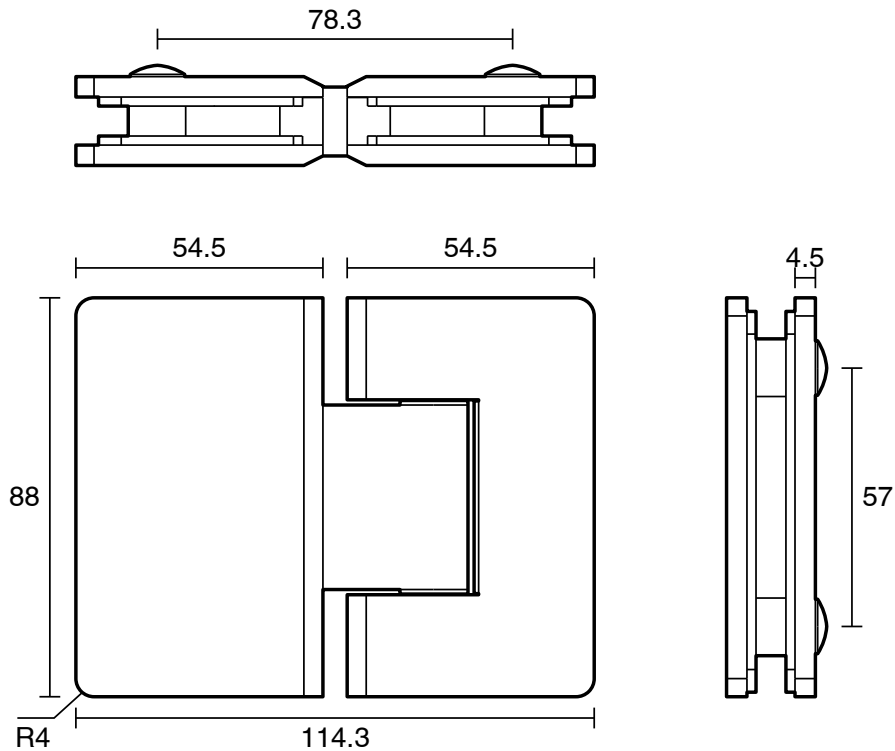

KADO

Kado Lux Frameless Shower Screen Hinges (2) Brushed Gunmetal

1705949

SPECIFICATIONS	
Recommended Use	Residential;Commercial
Colour Finish	Brushed Gunmetal
Primary Material	Brass
Mounting	Wall;Product Surface
WARRANTY	
Residential & Commercial Use (Years)	25
Spare Parts & Labour (Years)	1
<i>Please refer to Kado Warranty Page for full Terms and Conditions</i>	

Disclaimer: Products in this specification manual must by regulation be installed by licensed and registered trade people. The manufacturer/distributor reserves the right to vary specifications or delete models from their range without prior notification. Dimensions are nominal measurements only. Dimensions and set-outs listed are correct at time of publication however the manufacturer/distributor takes no responsibility for printing errors.