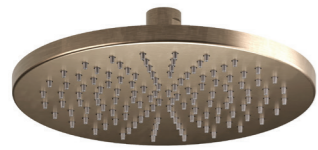

# Showers and Spouts

**Vara Wall Straight Shower Arm 400mm**

- FG 1/2 Connection

**Vara Ceiling Shower Arm 300mm**

- FG 1/2 Connection

**Vara Wall Gooseneck Shower Arm**

- FG 1/2 Connection

**Vara Handshower on Bracket**

- FG 1/2 Connection
- Adjustable Hand Shower
- WELS 3\* 9 lpm

**Vara Ceiling Shower Arm 100mm**

- FG 1/2 Connection

**Vara Ceiling Shower Flush Mounted 380mm**

- 380 mm
- FG 1/2 Connection
- WELS 3\* 9 lpm

**Vara Overhead Shower  
Brass 200mm**

- FG 1/2 Connection
- 200mm shower head
- Includes swivel ball joint
- WELS 3\* 9 lpm

**Vara Wall Bath Outlet 200mm**

- FG 1/2 Connection
- Free flow
- Recessed flow straightener