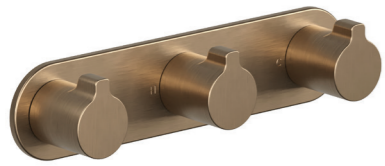

Vara Fin Wall Top Assembly

- 71 +/- 11 installation depth
- 4mm thick backplate
- Quarter turn ceramic cartridges

Vara Fin Wall Top Assembly with Diverter

- 71 +/- 11 installation depth
- 4mm thick backplate
- Quarter turn ceramic cartridges