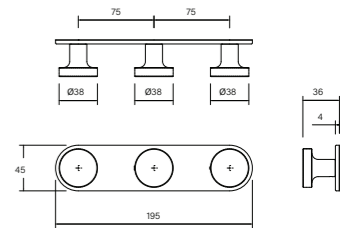

Vara Disc Floor Mounted Bath Mixer with Hand Shower

- Suits concrete or timber floor
- 2 stage flow step valve
- WELS 3* 9 lpm (hand shower)
- Free flow

Vara Disc Wall Top Assembly

- 71 +- 11 installation depth
- 4mm thick backplate
- Quarter turn ceramic cartridges

Vara Disc Wall Top Assembly with Diverter

- 71 +- 11 installation depth
- 4mm thick backplate
- Quarter turn ceramic cartridges

Vara Disc Shower Mixer Tap

- 71 +- 11 installation depth
- 25 mm ceramic cartridges