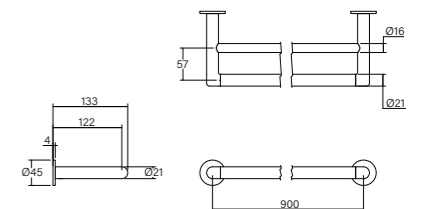

**Vara Double Towel Rail 600mm**

- Robust mount
- 3 point fixing on each side

**Vara Disc Robe Hook**

- Minimalist design to suit both handle options

**Vara Double Towel Rail 900mm**

- Robust mount
- 3 point fixing on each side