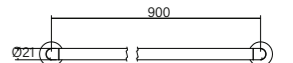

Accessories

VARA by Faucet Strommen®

Vara Single Towel Rail 300mm

- Robust mount
- 3 point fixing on each side

- Robust mount
- 3 point fixing on each side

- Robust mount
- 3 point fixing on each side