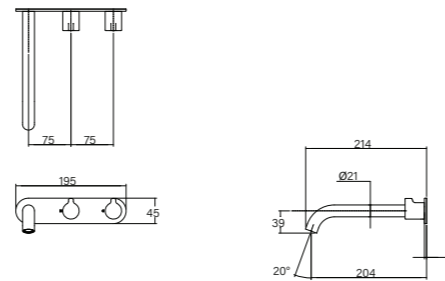

Vara Fin Wall Basin / Bath Hostess System Tap 250mm

- 71 ± 11 installation depth
- 4mm thick backplate
- Quarter turn ceramic cartridges
- Reach 250mm
- WELS 6*