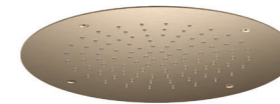

- FG 1/2 Connection

Vara Ceiling Shower Flush Mounted 380mm

- 380 mm
- FG 1/2 Connection
- WELS 3* 9 lpm