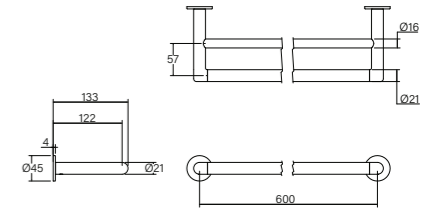

Vara Double Towel Rail 600mm

- Robust mount
- 3 point fixing on each side