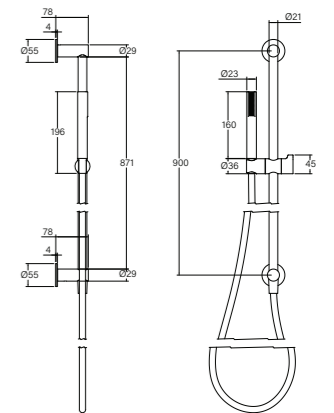

Vara Fin Single Rail Shower

- Water enters bottom bracket
- 900 long rail
- Adjustable Hand Shower
- FG 1/2
- WELS 3* 9 lpm