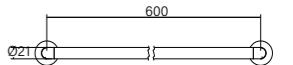

## Accessories

VARA by Faucet Strommen®

**Vara Single Towel Rail 300mm**

- Robust mount
- 3 point fixing on each side

**Vara Single Towel Rail 600mm**

- Robust mount
- 3 point fixing on each side

**Vara Single Towel Rail 900mm**