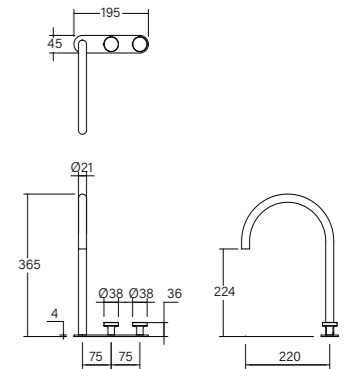

# DISC Bathroom

**Vara Disc Wall Basin / Bath Hostess Tap System 150mm**

- 71 +- 11 installation depth
- 4mm thick backplate
- Reach 150mm
- Quarter turn ceramic cartridges
- WELS 6\*

**Vara Disc Hob Basin Hostess Tap System**

- 4mm thick plate
- Quarter turn ceramic cartridges
- WELS 6\*

**Vara Disc Wall Basin / Bath Hostess Tap System 200mm**

- 71 +- 11 installation depth
- 4mm thick backplate
- Reach 200mm
- Quarter turn ceramic cartridges
- WELS 6\*

**Vara Disc Hob Extended Basin Hostess Tap System**

- 4mm thick plate
- Quarter turn ceramic cartridges
- WELS 6\*

**Vara Disc Wall Basin / Bath Hostess System Tap 250mm**

- 71 ± 11 installation depth
- 4mm thick backplate
- Reach 250mm
- Quarter turn ceramic cartridges
- WELS 6\*