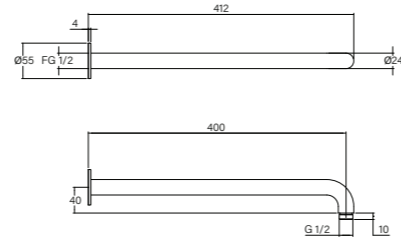

Vara Ceiling Shower Arm 300mm

- FG 1/2 Connection