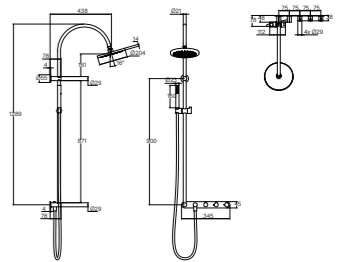

**Vara Fin Shower Mixer Tap**

- 71 +/- 11 installation depth
- 25 mm ceramic cartridges

**Vara Fin Wall Bath Tap Set with Hand Shower**

- 71 ± 11 installation depth
- 4mm thick backplate
- Quarter turn ceramic cartridges
- WELS 3\* 9 lpm

**Vara Fin Wall Set with Twin Rail Shower Tap System**

- 71 +/- 11 installation depth
- 4mm thick backplate
- Water enters bottom bracket
- 900 long rail
- Quarter turn ceramic cartridges
- Adjustable Hand Shower
- 200mm shower head
- WELS 3\* 9 lpm