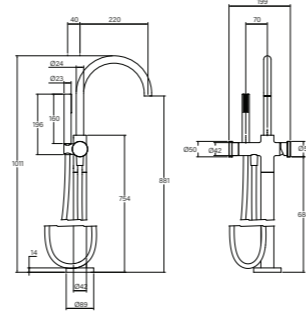

**Vara Disc Hob Extended Basin Hostess Tap System**

- 4mm thick plate
- Quarter turn ceramic cartridges
- WELS 6\*

**Vara Disc Wall Basin / Bath Hostess System Tap 250mm**

- 71 ± 11 installation depth
- 4mm thick backplate
- Reach 250mm
- Quarter turn ceramic cartridges
- WELS 6\*

**Vara Disc Gooseneck Basin Mixer Tap**

- 25mm ceramic cartridge
- Swivel spout
- 34-35 mm sink hole
- Recessed Aerator
- WELS 6\*

**Vara Disc Floor Mounted Bath Mixer with Hand Shower**

- Suits concrete or timber floor
- 2 stage flow step valve
- WELS 3\* 9 lpm (hand shower)
- Free flow

**Vara Disc Wall Top Assembly**

- 71 +- 11 installation depth
- 4mm thick backplate
- Quarter turn ceramic cartridges

**Vara Disc Wall Top Assembly with Diverter**

- 71 +- 11 installation depth
- 4mm thick backplate
- Quarter turn ceramic cartridges

**Vara Disc Shower Mixer Tap**

- 71 +- 11 installation depth
- 25 mm ceramic cartridges

**Vara Disc Wall Bath Tap Set with Hand Shower**

- 71 +- 11 installation depth
- 4mm thick backplate
- Quarter turn ceramic cartridges
- WELS 3\* 9 lpm