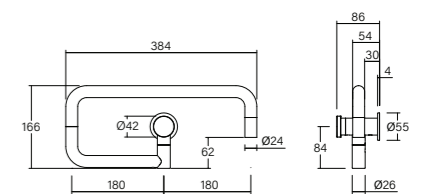

# DISC Kitchen

Vara Disc Gooseneck Sink Mixer Tap

Kitchen

VARA by Faucet Strommen®

Vara Disc Gooseneck Sink Mixer Tap

- 25mm ceramic cartridge
- Swivel spout
- 34-35 mm sink hole
- Recessed Aerator
- WELS 4\* 7.5 lpm

Vara Disc Pull Out Gooseneck Sink Mixer Tap

- Swivel spout
- Allow 500 space to shelf under bench
- Hose extracts to 500
- 25mm ceramic cartridge
- WELS 4\* 7.5 lpm

Vara Disc Wall Pot Filler Tap

- Dual shut off valves
- Double swing arm for 584 reach over cooktop
- G1/2 Connection