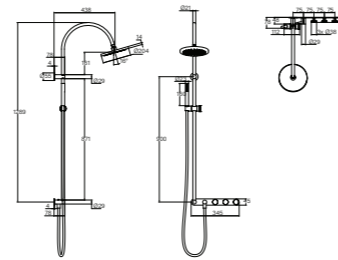

**Vara Disc Shower Mixer Tap**

- 71 +- 11 installation depth
- 25 mm ceramic cartridges

**Vara Disc Wall Bath Tap Set with Hand Shower**

- 71 +- 11 installation depth
- 4mm thick backplate
- Quarter turn ceramic cartridges
- WELS 3\* 9 lpm

**Vara Disc Wall Set with Twin Rail Shower Tap System**

- 71 +- 11 installation depth
- 4mm thick backplate
- Water enters bottom bracket
- 900 long rail
- Quarter turn ceramic cartridges
- Adjustable Hand Shower
- 200mm shower head
- WELS 3\* 9 lpm