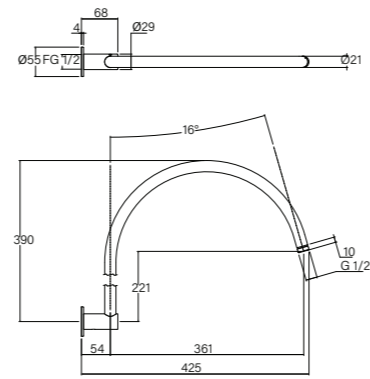

# Showers and Spouts

**Vara Wall Straight Shower Arm 400mm**

- FG 1/2 Connection

**Vara Ceiling Shower Arm 300mm**

- FG 1/2 Connection

**Vara Wall Gooseneck Shower Arm**

- FG 1/2 Connection

**Vara Handshower on Bracket**

- FG 1/2 Connection
- Adjustable Hand Shower
- WELS 3\* 9 lpm

**Vara Ceiling Shower Arm 100mm**

- FG 1/2 Connection

**Vara Ceiling Shower Flush Mounted 380mm**

- 380 mm
- FG 1/2 Connection
- WELS 3\* 9 lpm