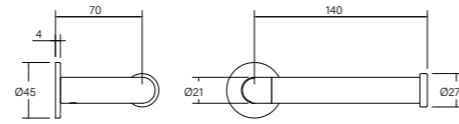

Vara Toilet Roll Holder

- Robust mount
- 3 point fixing