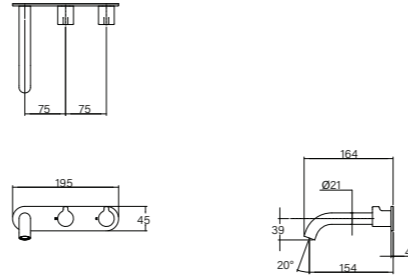

# FIN Bathroom

**Vara Fin Wall Basin / Bath Hostess Tap System 150mm**

- 71 ± 11 installation depth
- 4mm thick backplate
- Quarter turn ceramic cartridges
- Reach 150mm
- WELS 6\*

**Vara Fin Wall Basin / Bath Hostess Tap System 200mm**