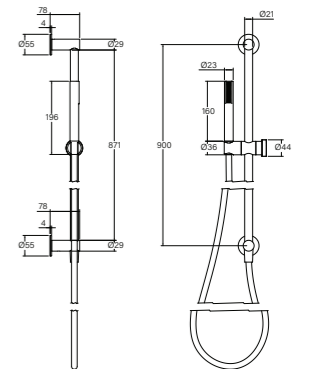

Vara Disc Single Rail Shower

- Water enters bottom bracket
- 900 long rail
- Adjustable Hand Shower
- FG 1/2
- WELS 3* 9 lpm