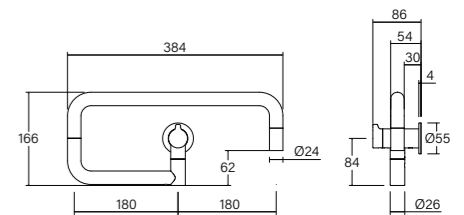

Vara Fin Wall Pot Filler Tap

- Dual shut off valves
- Double swing arm for 584 reach over cooktop
- G1/2 Connection