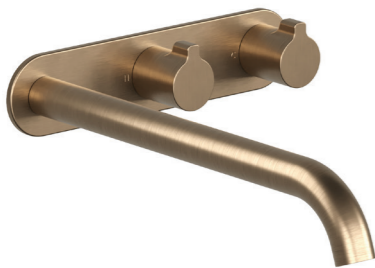

# FIN Bathroom

**Vara Fin Wall Basin / Bath Hostess Tap System 150mm**

- 71 ± 11 installation depth
- 4mm thick backplate
- Quarter turn ceramic cartridges
- Reach 150mm
- WELS 6\*

**Vara Fin Wall Basin / Bath Hostess Tap System 200mm**

- 71 ± 11 installation depth
- 4mm thick backplate
- Quarter turn ceramic cartridges
- Reach 200mm
- WELS 6\*

**Vara Fin Wall Basin / Bath Hostess System Tap 250mm**

- 71 ± 11 installation depth
- 4mm thick backplate
- Quarter turn ceramic cartridges
- Reach 250mm
- WELS 6\*

Vara Fin Wall Basin / Bath Hostess Tap System 200mm

**Vara Fin Hob Basin Hostess Tap System**

- 4mm thick plate
- Quarter turn ceramic cartridges
- WELS 6\*

**Vara Fin Hob Extended Basin Hostess Tap System**