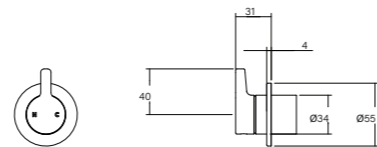

Vara Fin Shower Mixer Tap

- 71 +/- 11 installation depth
- 25 mm ceramic cartridges