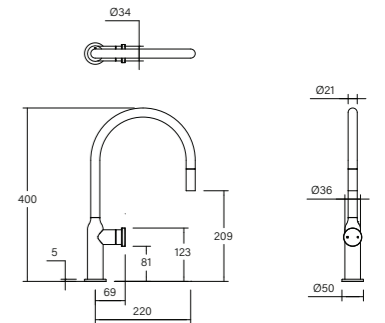

# DISC Kitchen

Vara Disc Gooseneck Sink Mixer Tap

Kitchen

VARA by Faucet Strommen®

Vara Disc Gooseneck Sink Mixer Tap

- 25mm ceramic cartridge
- Swivel spout
- 34-35 mm sink hole
- Recessed Aerator
- WELS 4\* 7.5 lpm

Vara Disc Pull Out Gooseneck Sink Mixer Tap

- Swivel spout
- Allow 500 space to shelf under bench
- Hose extracts to 500
- 25mm ceramic cartridge
- WELS 4\* 7.5 lpm

Vara Disc Wall Pot Filler Tap

- Dual shut off valves
- Double swing arm for 584 reach over cooktop
- G1/2 Connection