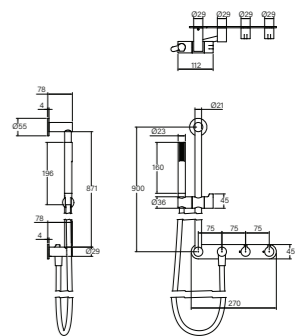

Vara Fin Wall Set with Single Rail Shower Tap System

- 71 ±11 installation depth
- 4mm thick backplate
- Water enters bottom bracket
- 900 long rail
- Quarter turn ceramic cartridges
- Adjustable Hand Shower
- WELS 3* 9 lpm