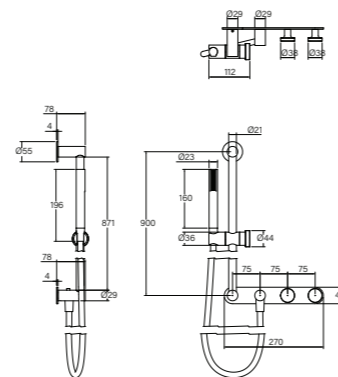

Vara Disc Wall Set with Single Rail Shower Tap System

- 71 +- 11 installation depth
- 4mm thick backplate
- Water enters bottom bracket
- 900 long rail
- Quarter turn ceramic cartridges
- Adjustable Hand Shower
- WELS 3* 9 lpm