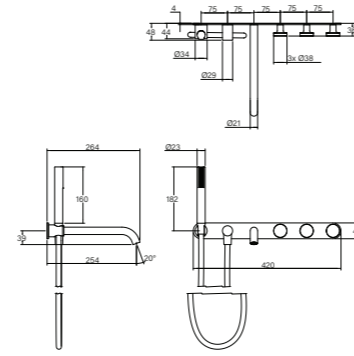

**Vara Disc Shower Mixer Tap**

- 71 +- 11 installation depth
- 25 mm ceramic cartridges

**Vara Disc Wall Bath Tap Set with Hand Shower**

- 71 +- 11 installation depth
- 4mm thick backplate
- Quarter turn ceramic cartridges
- WELS 3\* 9 lpm

**Vara Disc Wall Set with Twin Rail Shower Tap System**

- 71 +- 11 installation depth
- 4mm thick backplate
- Water enters bottom bracket
- 900 long rail
- Quarter turn ceramic cartridges
- Adjustable Hand Shower
- 200mm shower head
- WELS 3\* 9 lpm