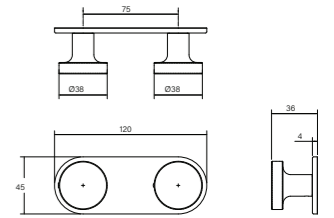

Vara Disc Wall Top Assembly with Diverter

- 71 +- 11 installation depth
- 4mm thick backplate
- Quarter turn ceramic cartridges