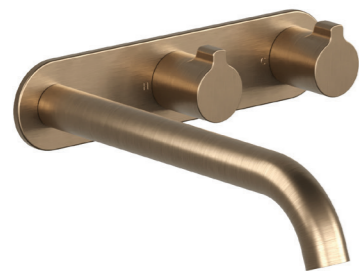

# FIN Bathroom

**Vara Fin Wall Basin / Bath Hostess Tap System 150mm**

- 71 ± 11 installation depth
- 4mm thick backplate
- Quarter turn ceramic cartridges
- Reach 150mm
- WELS 6\*

**Vara Fin Wall Basin / Bath Hostess Tap System 200mm**

- 71 ± 11 installation depth
- 4mm thick backplate
- Quarter turn ceramic cartridges
- Reach 200mm
- WELS 6\*

**Vara Fin Wall Basin / Bath Hostess System Tap 250mm**

- 71 ± 11 installation depth
- 4mm thick backplate
- Quarter turn ceramic cartridges
- Reach 250mm
- WELS 6\*

Vara Fin Wall Basin / Bath Hostess Tap System 200mm

**Vara Fin Hob Basin Hostess Tap System**

- 4mm thick plate
- Quarter turn ceramic cartridges
- WELS 6\*

**Vara Fin Hob Extended Basin Hostess Tap System**