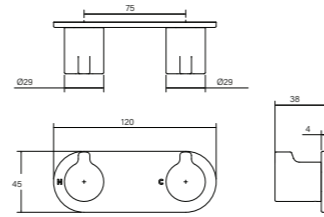

Vara Fin Wall Top Assembly

- 71 +/- 11 installation depth
- 4mm thick backplate
- Quarter turn ceramic cartridges

Vara Fin Wall Top Assembly with Diverter

- 71 +/- 11 installation depth
- 4mm thick backplate
- Quarter turn ceramic cartridges