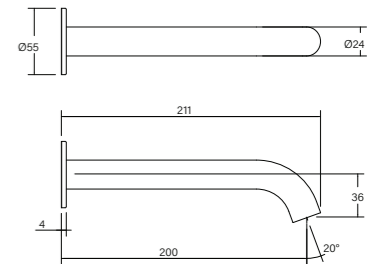

Vara Wall Bath Outlet 200mm

- FG 1/2 Connection
- Free flow
- Recessed flow straightener