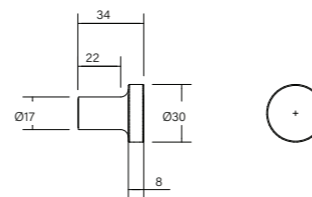

Vara Disc Robe Hook

- Minimalist design to suit both handle options

Vara Double Towel Rail 900mm

- Robust mount
- 3 point fixing on each side