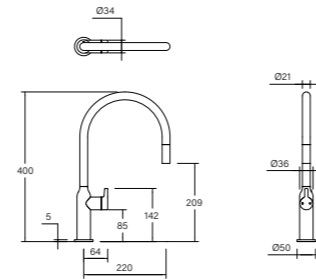

# FIN Kitchen

**Vara Fin Gooseneck Sink Mixer Tap**

- 25mm ceramic cartridge
- Swivel spout
- 34-35 mm sink hole
- Recessed Aerator
- WELS 4\* 7.5 lpm

**Vara Fin Pull Out Gooseneck Sink Mixer Tap**

- Swivel spout
- Allow 500 space to shelf under bench
- Hose extracts to 500
- 25mm ceramic cartridge
- WELS 4\* 7.5 lpm