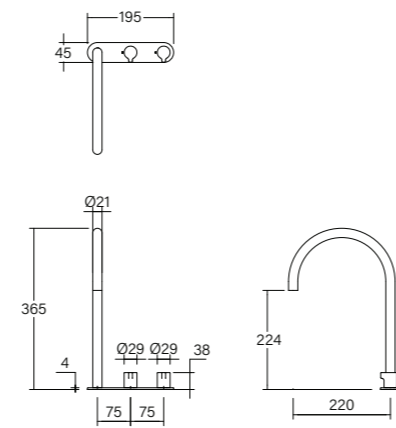

- 71 ± 11 installation depth
- 4mm thick backplate
- Quarter turn ceramic cartridges
- Reach 200mm
- WELS 6\*

**Vara Fin Wall Basin / Bath Hostess System Tap 250mm**

- 71 ± 11 installation depth
- 4mm thick backplate
- Quarter turn ceramic cartridges
- Reach 250mm
- WELS 6\*

Vara Fin Wall Basin / Bath Hostess Tap System 200mm

**Vara Fin Hob Basin Hostess Tap System**

- 4mm thick plate
- Quarter turn ceramic cartridges
- WELS 6\*

**Vara Fin Hob Extended Basin Hostess Tap System**

- 4mm thick plate
- Quarter turn ceramic cartridges
- WELS 6\*

**Vara Fin Gooseneck Basin Mixer Tap**

- 25mm ceramic cartridge
- Swivel spout
- 34-35 mm sink hole
- Recessed Aerator
- WELS 6\*

**Vara Fin Floor Mounted Bath Mixer with Hand Shower**