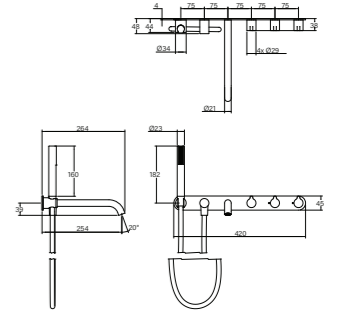

**Vara Fin Wall Top Assembly**

- 71 +/- 11 installation depth
- 4mm thick backplate
- Quarter turn ceramic cartridges

**Vara Fin Wall Top Assembly with Diverter**

- 71 +/- 11 installation depth
- 4mm thick backplate
- Quarter turn ceramic cartridges

**Vara Fin Shower Mixer Tap**

- 71 +/- 11 installation depth
- 25 mm ceramic cartridges

**Vara Fin Wall Bath Tap Set with Hand Shower**

- 71 ± 11 installation depth
- 4mm thick backplate
- Quarter turn ceramic cartridges
- WELS 3\* 9 lpm