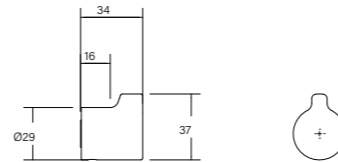

- Robust mount
- 3 point fixing on each side

**Vara Toilet Roll Holder**

- Robust mount
- 3 point fixing

**Vara Metal Shower Shelf**

- Robust mount
- 3 point fixing on each side

**Vara Fin Robe Hook**

- Minimalist design to suit both handle options