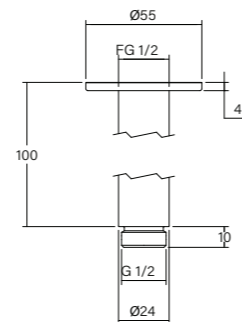

- FG 1/2 Connection

Vara Ceiling Shower Flush Mounted 380mm