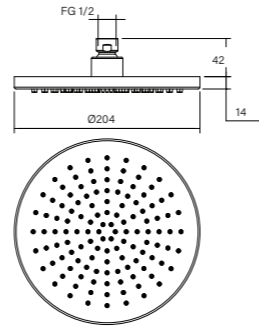

**Vara Overhead Shower
Brass 200mm**

- FG 1/2 Connection
- 200mm shower head
- Includes swivel ball joint
- WELS 3* 9 lpm

Vara Wall Bath Outlet 200mm

- FG 1/2 Connection
- Free flow
- Recessed flow straightener

Vara Wall Bath Outlet 150mm

- FG 1/2 Connection
- Free flow
- Recessed flow straightener