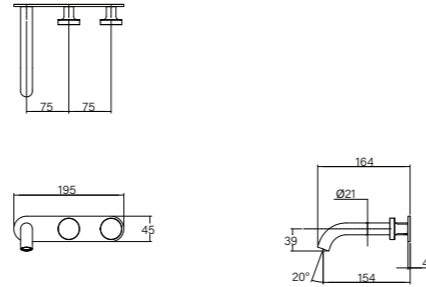

Vara Disc Wall Basin / Bath Hostess Tap System 150mm

- 71 +- 11 installation depth
- 4mm thick backplate
- Reach 150mm
- Quarter turn ceramic cartridges
- WELS 6*