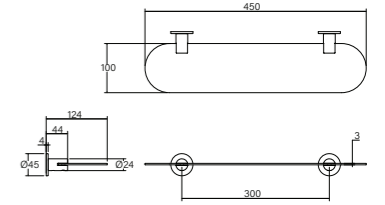

- Robust mount
- 3 point fixing on each side

**Vara Toilet Roll Holder**

- Robust mount
- 3 point fixing

**Vara Metal Shower Shelf**

- Robust mount
- 3 point fixing on each side

**Vara Fin Robe Hook**

- Minimalist design to suit both handle options