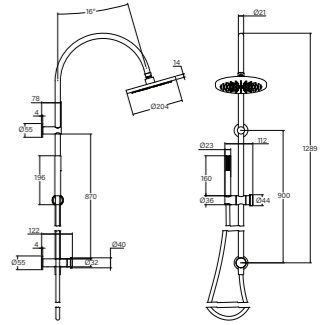

Vara Disc Twin Rail Shower

- FG 1/2
- Water enters bottom bracket
- 900 long rail
- Quarter turn ceramic Diverter
- Adjustable Hand Shower
- WELS 3* 9 lpm