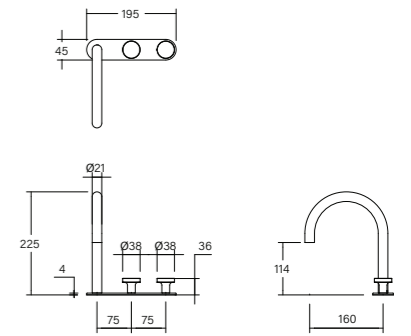

# DISC Bathroom

**Vara Disc Wall Basin / Bath Hostess Tap System 150mm**

- 71 +- 11 installation depth
- 4mm thick backplate
- Reach 150mm
- Quarter turn ceramic cartridges
- WELS 6\*

**Vara Disc Hob Basin Hostess Tap System**

- 4mm thick plate
- Quarter turn ceramic cartridges
- WELS 6\*

**Vara Disc Wall Basin / Bath Hostess Tap System 200mm**

- 71 +- 11 installation depth
- 4mm thick backplate
- Reach 200mm
- Quarter turn ceramic cartridges
- WELS 6\*