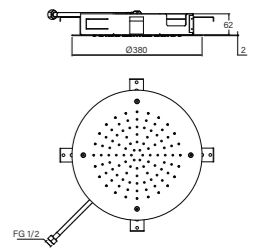

- FG 1/2 Connection
- Adjustable Hand Shower
- WELS 3\* 9 lpm

**Vara Ceiling Shower Arm 100mm**

- FG 1/2 Connection

**Vara Ceiling Shower Flush Mounted 380mm**

- 380 mm
- FG 1/2 Connection
- WELS 3\* 9 lpm