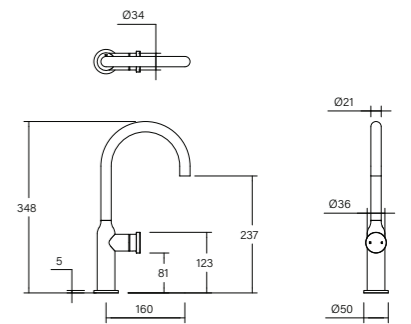

- 4mm thick plate
- Quarter turn ceramic cartridges
- WELS 6\*

**Vara Disc Wall Basin / Bath Hostess Tap System 200mm**

- 71 +- 11 installation depth
- 4mm thick backplate
- Reach 200mm
- Quarter turn ceramic cartridges
- WELS 6\*

**Vara Disc Hob Extended Basin Hostess Tap System**

- 4mm thick plate
- Quarter turn ceramic cartridges
- WELS 6\*

**Vara Disc Wall Basin / Bath Hostess System Tap 250mm**

- 71 ± 11 installation depth
- 4mm thick backplate
- Reach 250mm
- Quarter turn ceramic cartridges
- WELS 6\*

**Vara Disc Gooseneck Basin Mixer Tap**

- 25mm ceramic cartridge
- Swivel spout
- 34-35 mm sink hole
- Recessed Aerator
- WELS 6\*

**Vara Disc Floor Mounted Bath Mixer with Hand Shower**

- Suits concrete or timber floor
- 2 stage flow step valve
- WELS 3\* 9 lpm (hand shower)
- Free flow