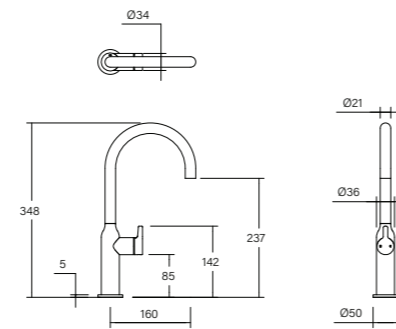

- 71 ± 11 installation depth
- 4mm thick backplate
- Quarter turn ceramic cartridges
- Reach 200mm
- WELS 6\*

**Vara Fin Wall Basin / Bath Hostess System Tap 250mm**

- 71 ± 11 installation depth
- 4mm thick backplate
- Quarter turn ceramic cartridges
- Reach 250mm
- WELS 6\*

Vara Fin Wall Basin / Bath Hostess Tap System 200mm

**Vara Fin Hob Basin Hostess Tap System**

- 4mm thick plate
- Quarter turn ceramic cartridges
- WELS 6\*

**Vara Fin Hob Extended Basin Hostess Tap System**

- 4mm thick plate
- Quarter turn ceramic cartridges
- WELS 6\*

**Vara Fin Gooseneck Basin Mixer Tap**

- 25mm ceramic cartridge
- Swivel spout
- 34-35 mm sink hole
- Recessed Aerator
- WELS 6\*

**Vara Fin Floor Mounted Bath Mixer with Hand Shower**