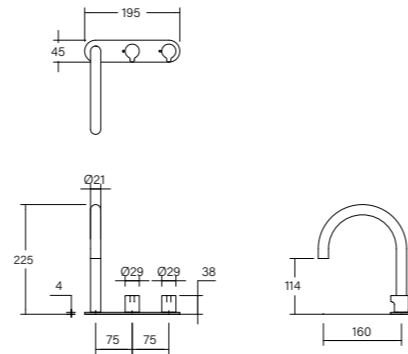

Vara Fin Hob Basin Hostess Tap System

- 4mm thick plate
- Quarter turn ceramic cartridges
- WELS 6*