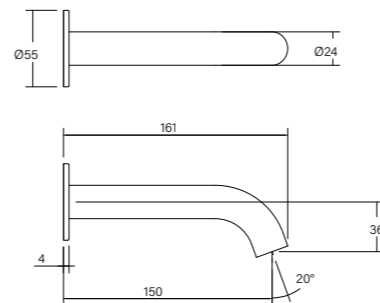

Vara Wall Bath Outlet 150mm

- FG 1/2 Connection
- Free flow
- Recessed flow straightener