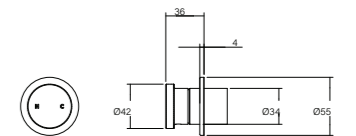

Vara Disc Shower Mixer Tap

- 71 +- 11 installation depth
- 25 mm ceramic cartridges