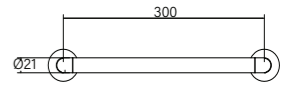

## Accessories

VARA by Faucet Strommen®

**Vara Single Towel Rail 300mm**

- Robust mount
- 3 point fixing on each side

**Vara Single Towel Rail 600mm**

- Robust mount
- 3 point fixing on each side

**Vara Single Towel Rail 900mm**