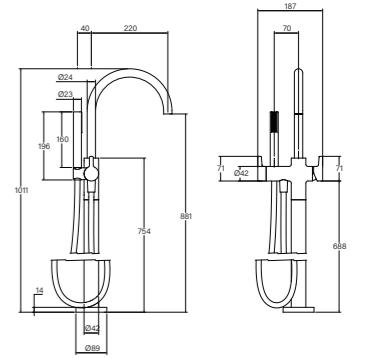

Vara Fin Floor Mounted Bath Mixer with Hand Shower

- Suits concrete or timber floor
- 2 stage flow step valve
- WELS 3* 9 lpm (hand shower)
- Free flow