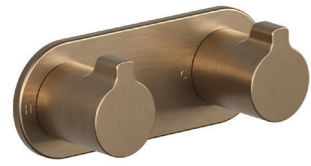

Vara Fin Wall Top Assembly

- 71 +/- 11 installation depth
- 4mm thick backplate
- Quarter turn ceramic cartridges

Vara Fin Wall Top Assembly with Diverter

- 71 +/- 11 installation depth
- 4mm thick backplate
- Quarter turn ceramic cartridges

Vara Fin Shower Mixer Tap

- 71 +/- 11 installation depth
- 25 mm ceramic cartridges

Vara Fin Wall Bath Tap Set with Hand Shower

- 71 ± 11 installation depth
- 4mm thick backplate
- Quarter turn ceramic cartridges
- WELS 3* 9 lpm

Vara Fin Wall Set with Twin Rail Shower Tap System

- 71 +/- 11 installation depth
- 4mm thick backplate
- Water enters bottom bracket
- 900 long rail
- Quarter turn ceramic cartridges
- Adjustable Hand Shower
- 200mm shower head
- WELS 3* 9 lpm

Vara Fin Wall Set with Single Rail Shower Tap System

- 71 ±11 installation depth
- 4mm thick backplate
- Water enters bottom bracket
- 900 long rail
- Quarter turn ceramic cartridges
- Adjustable Hand Shower
- WELS 3* 9 lpm