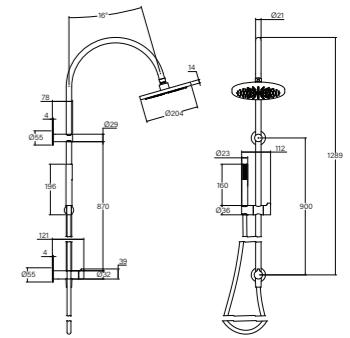

**Vara Fin Shower Mixer Tap**

- 71 +/- 11 installation depth
- 25 mm ceramic cartridges

**Vara Fin Wall Bath Tap Set with Hand Shower**

- 71 ± 11 installation depth
- 4mm thick backplate
- Quarter turn ceramic cartridges
- WELS 3\* 9 lpm

**Vara Fin Wall Set with Twin Rail Shower Tap System**

- 71 +/- 11 installation depth
- 4mm thick backplate
- Water enters bottom bracket
- 900 long rail
- Quarter turn ceramic cartridges
- Adjustable Hand Shower
- 200mm shower head
- WELS 3\* 9 lpm

**Vara Fin Wall Set with Single Rail Shower Tap System**

- 71 ±11 installation depth
- 4mm thick backplate
- Water enters bottom bracket
- 900 long rail
- Quarter turn ceramic cartridges
- Adjustable Hand Shower
- WELS 3\* 9 lpm

Vara Fin Wall Set with Twin Rail Shower Tap System

**Vara Fin Twin Rail Shower**

- FG 1/2
- Water enters bottom bracket
- 900 long rail
- Quarter turn ceramic Diverter
- Adjustable Hand Shower
- WELS 3\* 9 lpm