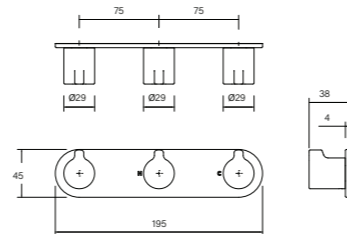

**Vara Fin Wall Top Assembly**

- 71 +/- 11 installation depth
- 4mm thick backplate
- Quarter turn ceramic cartridges

**Vara Fin Wall Top Assembly with Diverter**

- 71 +/- 11 installation depth
- 4mm thick backplate
- Quarter turn ceramic cartridges