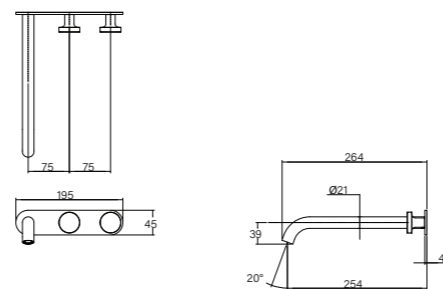

- 4mm thick plate
- Quarter turn ceramic cartridges
- WELS 6\*

**Vara Disc Wall Basin / Bath Hostess Tap System 200mm**

- 71 +- 11 installation depth
- 4mm thick backplate
- Reach 200mm
- Quarter turn ceramic cartridges
- WELS 6\*

**Vara Disc Hob Extended Basin Hostess Tap System**

- 4mm thick plate
- Quarter turn ceramic cartridges
- WELS 6\*

**Vara Disc Wall Basin / Bath Hostess System Tap 250mm**

- 71 ± 11 installation depth
- 4mm thick backplate
- Reach 250mm
- Quarter turn ceramic cartridges
- WELS 6\*