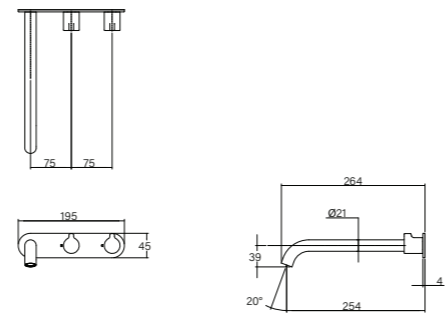

Vara Fin Wall Basin / Bath Hostess Tap System 200mm