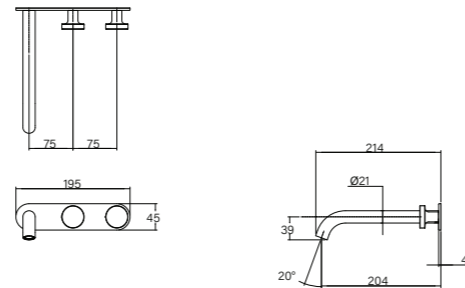

Vara Disc Wall Basin / Bath Hostess Tap System 200mm

- 71 +- 11 installation depth
- 4mm thick backplate
- Reach 200mm
- Quarter turn ceramic cartridges
- WELS 6*