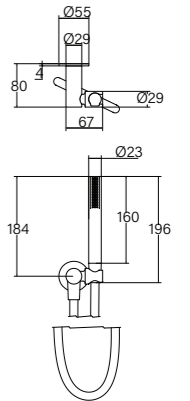

# Showers and Spouts

**Vara Wall Straight Shower Arm 400mm**

- FG 1/2 Connection

**Vara Ceiling Shower Arm 300mm**

- FG 1/2 Connection

**Vara Wall Gooseneck Shower Arm**

- FG 1/2 Connection

**Vara Handshower on Bracket**

- FG 1/2 Connection
- Adjustable Hand Shower
- WELS 3\* 9 lpm

**Vara Ceiling Shower Arm 100mm**

- FG 1/2 Connection

**Vara Ceiling Shower Flush Mounted 380mm**

- 380 mm
- FG 1/2 Connection
- WELS 3\* 9 lpm