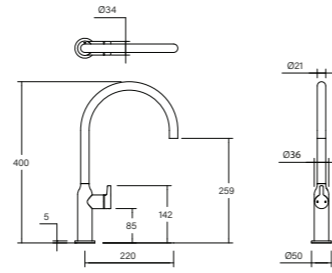

Vara Fin Wall Set with Twin Rail Shower Tap System

**Vara Fin Twin Rail Shower**

- FG 1/2
- Water enters bottom bracket
- 900 long rail
- Quarter turn ceramic Diverter
- Adjustable Hand Shower
- WELS 3\* 9 lpm

**Vara Fin Single Rail Shower**

- Water enters bottom bracket
- 900 long rail
- Adjustable Hand Shower
- FG 1/2
- WELS 3\* 9 lpm

VARA by Faucet Strommen®

# FIN Kitchen

**Vara Fin Gooseneck Sink Mixer Tap**

- 25mm ceramic cartridge
- Swivel spout
- 34-35 mm sink hole
- Recessed Aerator
- WELS 4\* 7.5 lpm

**Vara Fin Pull Out Gooseneck Sink Mixer Tap**

- Swivel spout
- Allow 500 space to shelf under bench
- Hose extracts to 500
- 25mm ceramic cartridge
- WELS 4\* 7.5 lpm