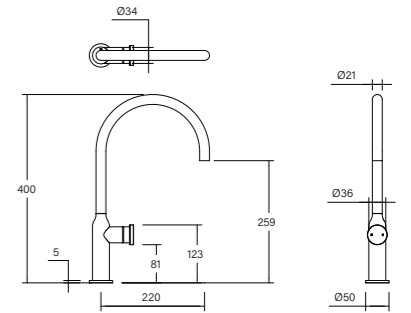

# DISC Kitchen

Vara Disc Gooseneck Sink Mixer Tap

Kitchen

VARA by Faucet Strommen®

Vara Disc Gooseneck Sink Mixer Tap

- 25mm ceramic cartridge
- Swivel spout
- 34-35 mm sink hole
- Recessed Aerator
- WELS 4\* 7.5 lpm

Vara Disc Pull Out Gooseneck Sink Mixer Tap

- Swivel spout
- Allow 500 space to shelf under bench
- Hose extracts to 500
- 25mm ceramic cartridge
- WELS 4\* 7.5 lpm

Vara Disc Wall Pot Filler Tap

- Dual shut off valves
- Double swing arm for 584 reach over cooktop
- G1/2 Connection