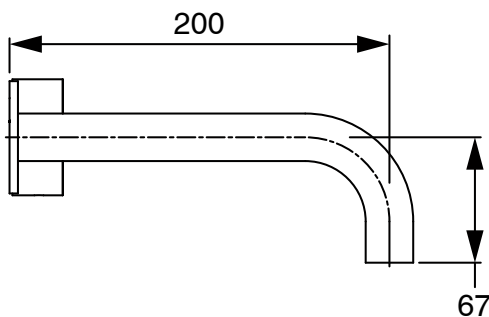

## Sussex Pure Progressive Wall Basin Mixer Tap System 200mm with Linear Textured Handle PVD Brushed Bronze (3 Star) 9511044

SPECIFICATIONS	
Recommended Use	Residential;Commercial
Colour Finish	Brushed Bronze
Primary Material	DR Brass
Recommended Pressure Range	150 - 500 kPa as per AS3500
Max Continuous Working Temperature (deg C)	65
Min Continuous Working Temperature (deg C)	1
WARRANTY	
Residential Use (Years)	40
Commercial Use (Years)	10
<i>Please refer to Sussex Warranty page for full Terms and Conditions</i>	

Dimensions are nominal measurements only.