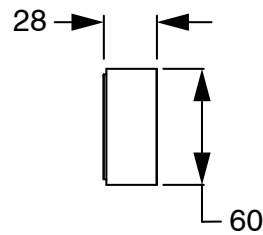

## Sussex Pure Progressive Wall Basin Mixer Tap System 200mm with Linear Textured Handle PVD Brushed Bronze (3 Star) 9511044

SPECIFICATIONS	
Recommended Use	Residential;Commercial
Colour Finish	Brushed Bronze
Primary Material	DR Brass
Recommended Pressure Range	150 - 500 kPa as per AS3500
Max Continuous Working Temperature (deg C)	65
Min Continuous Working Temperature (deg C)	1
WARRANTY	
Residential Use (Years)	40
Commercial Use (Years)	10
<i>Please refer to Sussex Warranty page for full Terms and Conditions</i>	

Dimensions are nominal measurements only.