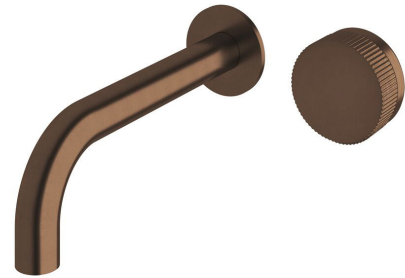

## Sussex Pure Progressive Wall Basin Mixer Tap System 200mm with Linear Textured Handle PVD Brushed Bronze (3 Star) 9511044

SPECIFICATIONS	
Recommended Use	Residential;Commercial
Colour Finish	Brushed Bronze
Primary Material	DR Brass
Recommended Pressure Range	150 - 500 kPa as per AS3500
Max Continuous Working Temperature (deg C)	65
Min Continuous Working Temperature (deg C)	1
WARRANTY	
Residential Use (Years)	40
Commercial Use (Years)	10
<i>Please refer to Sussex Warranty page for full Terms and Conditions</i>	