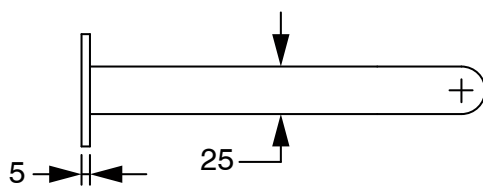

## Sussex Pure Progressive Wall Basin Mixer Tap System 200mm with Linear Textured Handle PVD Brushed Bronze (3 Star) 9511044

SPECIFICATIONS	
Recommended Use	Residential;Commercial
Colour Finish	Brushed Bronze
Primary Material	DR Brass
Recommended Pressure Range	150 - 500 kPa as per AS3500
Max Continuous Working Temperature (deg C)	65
Min Continuous Working Temperature (deg C)	1
WARRANTY	
Residential Use (Years)	40
Commercial Use (Years)	10
<i>Please refer to Sussex Warranty page for full Terms and Conditions</i>	

Dimensions are nominal measurements only.