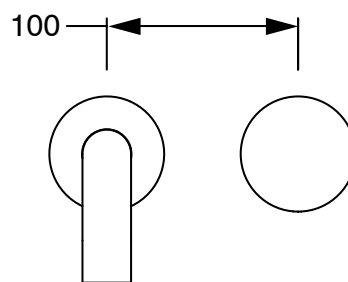

## Sussex Pure Progressive Wall Basin Mixer Tap System 200mm with Linear Textured Handle PVD Brushed Bronze (3 Star) 9511044

SPECIFICATIONS	
Recommended Use	Residential;Commercial
Colour Finish	Brushed Bronze
Primary Material	DR Brass
Recommended Pressure Range	150 - 500 kPa as per AS3500
Max Continuous Working Temperature (deg C)	65
Min Continuous Working Temperature (deg C)	1
WARRANTY	
Residential Use (Years)	40
Commercial Use (Years)	10
<i>Please refer to Sussex Warranty page for full Terms and Conditions</i>	

Dimensions are nominal measurements only.