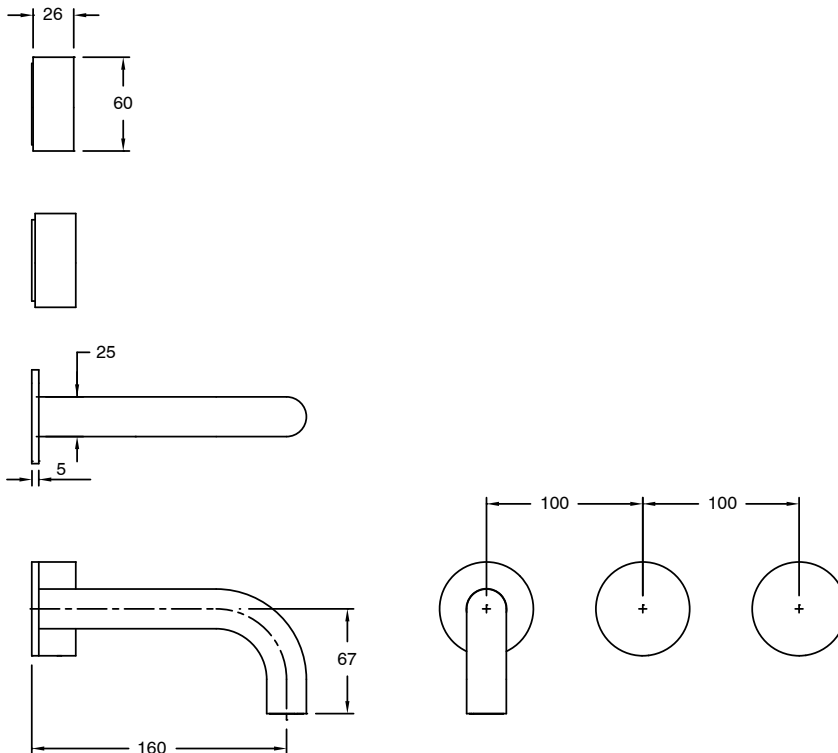

SUSSEX

**Sussex Pure Wall Bath Hostess System 200mm with Linear Textured Handles
PVD Brushed Bronze Lead Free
46857**

SPECIFICATIONS	
Recommended Use	Residential;Commercial
Colour Finish	Brushed Bronze
Primary Material	Lead Free Brass
Recommended Pressure Range	150 - 500 kPa as per AS3500
Max Continuous Working Temperature (deg C)	65
Min Continuous Working Temperature (deg C)	1
WARRANTY	
Residential Use (Years)	40
Commercial Use (Years)	10
<i>Please refer to Sussex Warranty page for full Terms and Conditions</i>	

Disclaimer: Products in this specification manual must by regulation be installed by licensed and registered trade people. The manufacturer/distributor reserves the right to vary specifications or delete models from their range without prior notification. Dimensions are nominal measurements only. Dimensions and set-outs listed are correct at time of publication however the manufacturer/distributor takes no responsibility for printing errors.