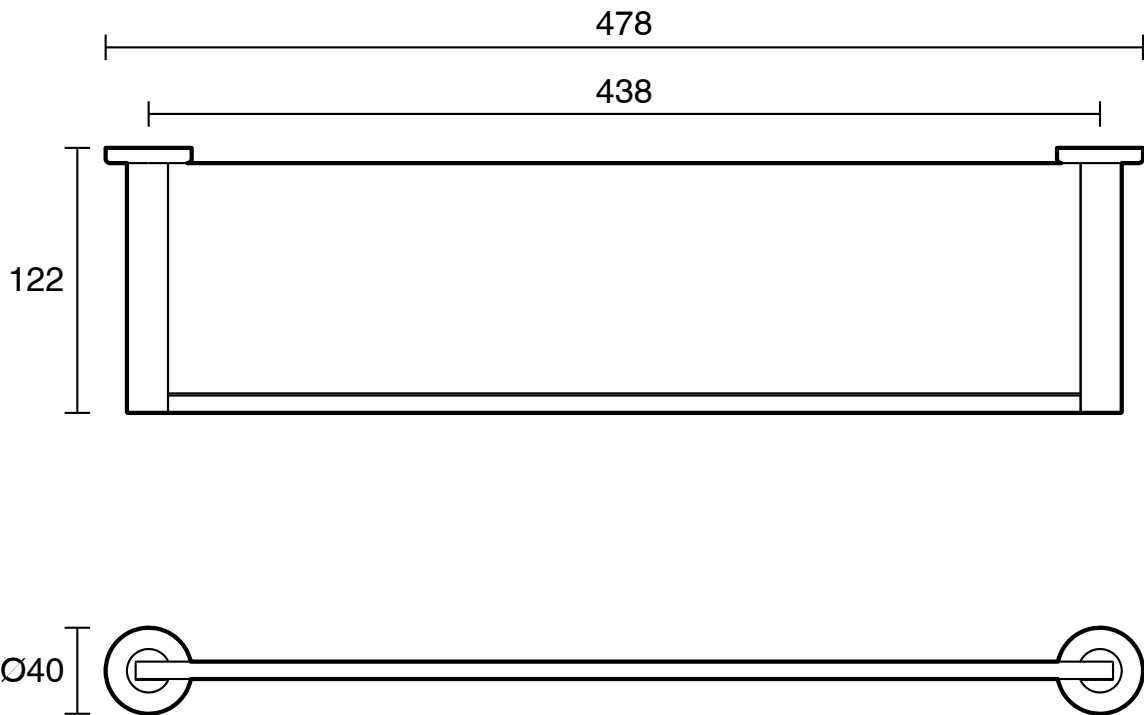

mizu

Mizu Drift Glass Shelf Brushed Gold

2202628

SPECIFICATIONS

Recommended Use	Residential;Commercial
Colour Finish	Brushed Gold
Primary Material	Glass

WARRANTY

Residential & Commercial Use (Years)	25
Spare Parts & Labour (Years)	1

Please refer to Mizu Warranty page for full Terms and Conditions

Dimensions are nominal measurements only.

CLEANING RECOMMENDATIONS:

We recommend the use of soapy water or approved cleaners. This product should not be cleaned with abrasive materials. Damage caused by any improper treatment is not covered by the product warranty. Refer to Warranty Conditions

Disclaimer: Products in this specification manual must by regulation be installed by licensed and registered trade people. The manufacturer/distributor reserves the right to vary specifications or delete models from their range without prior notification. Dimensions are nominal measurements only. Dimensions and set-outs listed are correct at time of publication however the manufacturer/distributor takes no responsibility for printing errors.

Published 01/04/2026

To see the complete Mizu range go to www.reece.com.au