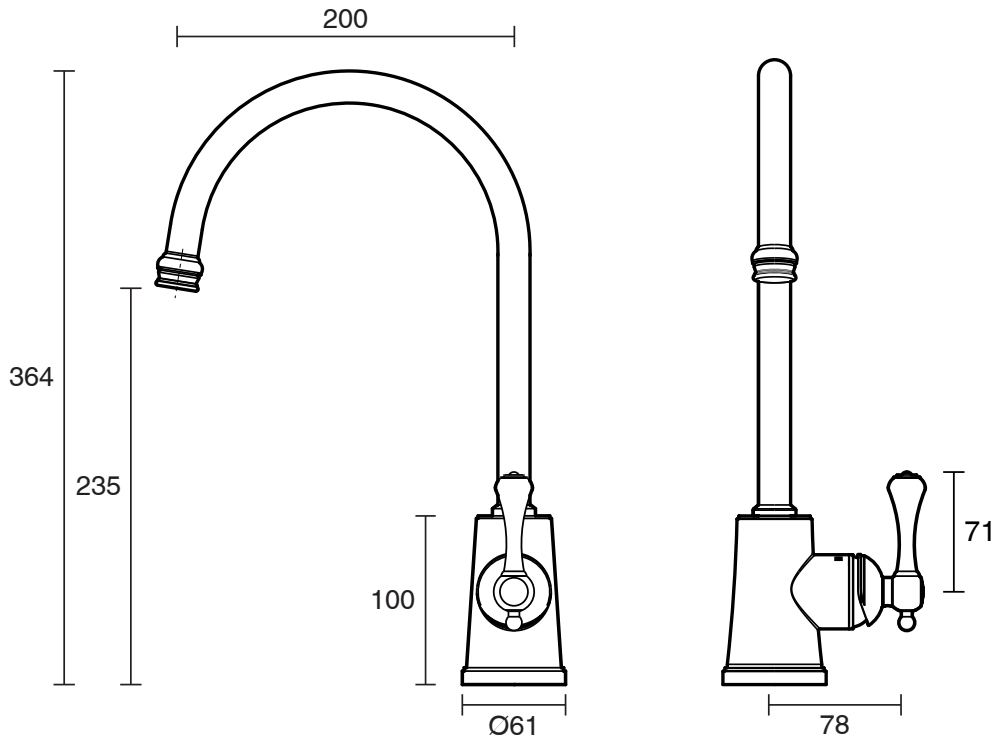

KADO

Kado Era Sink Mixer Large Chrome (5 Star) Lead Free

9507623

| SPECIFICATIONS | |
|---|-----------------------------|
| Recommended Use | Residential;Commercial |
| Colour Finish | Polished Chrome |
| Primary Material | Lead Free Brass |
| Recommended Pressure Range | 150 - 500 kPa as per AS3500 |
| Max Continuous Working Temperature (deg C) | 80 |
| Min Continuous Working Temperature (deg C) | 5 |
| WARRANTY | |
| Residential & Commercial Use (Years) | 25 |
| Spare Parts & Labour (Years) | 1 |
| <i>Please refer to Kado Warranty page for full Terms and Conditions</i> | |