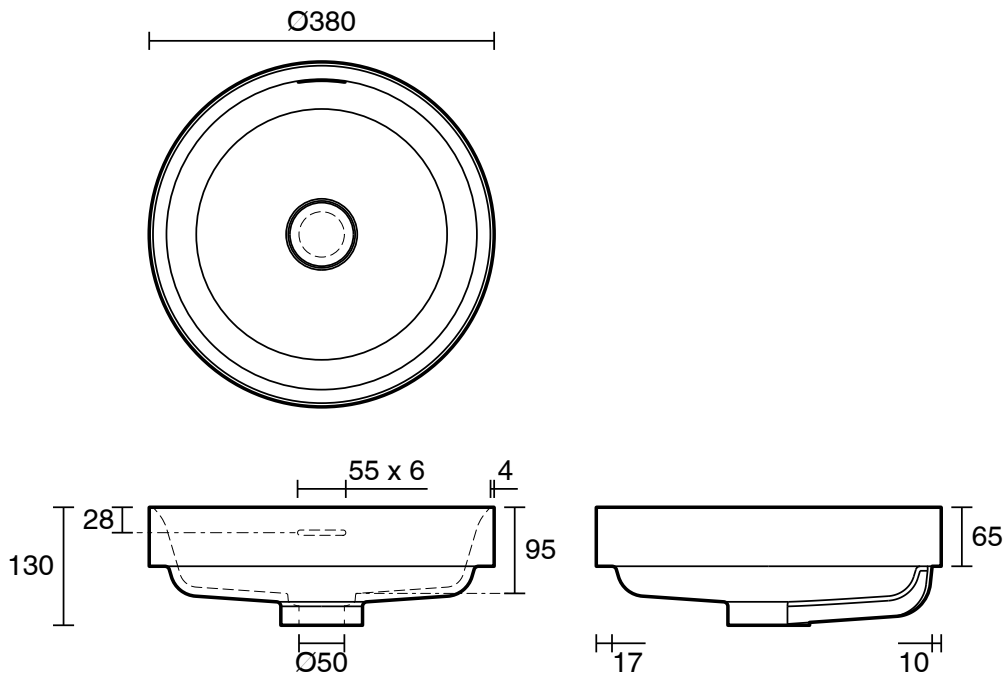

KADO

Kado Lussi Thin Edge Round Semi Inset Basin with Solid Surface Plug and Waste 380mm

1805781

SPECIFICATIONS

Recommended Use	Residential;Commercial
Material	Solid Surface
Basin Colour	Matte White
Bowl Capacity (L)	4.7
Weight (kg)	5
Taphole Configuration	None
Overflow Included	Yes
Plug & Waste Included	Yes

WARRANTY

Residential & Commercial Use (Years)	25
Spare Parts & Labour (Years)	1

Please refer to Kado Warranty Page for full Terms and Conditions

Dimensions are nominal measurements only.

CLEANING RECOMMENDATIONS:

We recommend the use of soapy water or approved cleaners. This product should not be cleaned with abrasive materials. Damage caused by any improper treatment is not covered by the product warranty. Refer to Warranty Conditions

Disclaimer: Products in this specification manual must by regulation be installed by licensed and registered trade people. The manufacturer/distributor reserves the right to vary specifications or delete models from their range without prior notification. Dimensions are nominal measurements only. Dimensions and set-outs listed are correct at time of publication however the manufacturer/distributor takes no responsibility for printing errors.

Published 01/04/2026

To see the complete Kado range go to www.reece.com.au