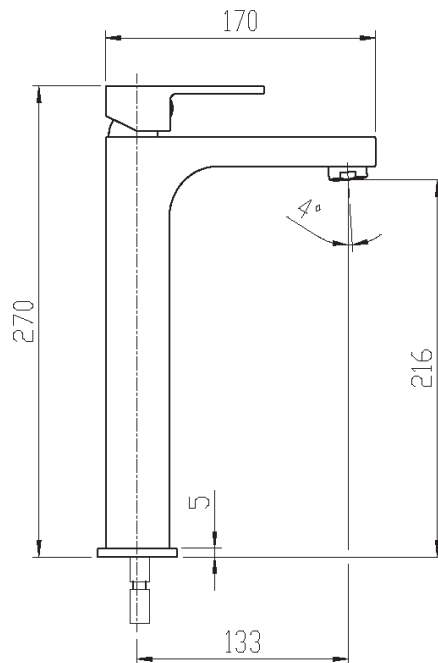

WARRANTY

Residential & Commercial Use (Years)	25
Spare Parts & Labour (Years)	1

Please refer to Mizu Warranty page for full Terms and Conditions

Dimensions are nominal measurements only.

CLEANING RECOMMENDATIONS:

We recommend the use of soapy water or approved cleaners. This product should not be cleaned with abrasive materials. Damage caused by any improper treatment is not covered by the product warranty. Refer to Warranty Conditions

Disclaimer: Products in this specification manual must by regulation be installed by licensed and registered trade people. The manufacturer/distributor reserves the right to vary specifications or delete models from their range without prior notification. Dimensions are nominal measurements only. Dimensions and set-outs listed are correct at time of publication however the manufacturer/distributor takes no responsibility for printing errors.

Published 01/04/2026

To see the complete Mizu range go to www.reece.com.au