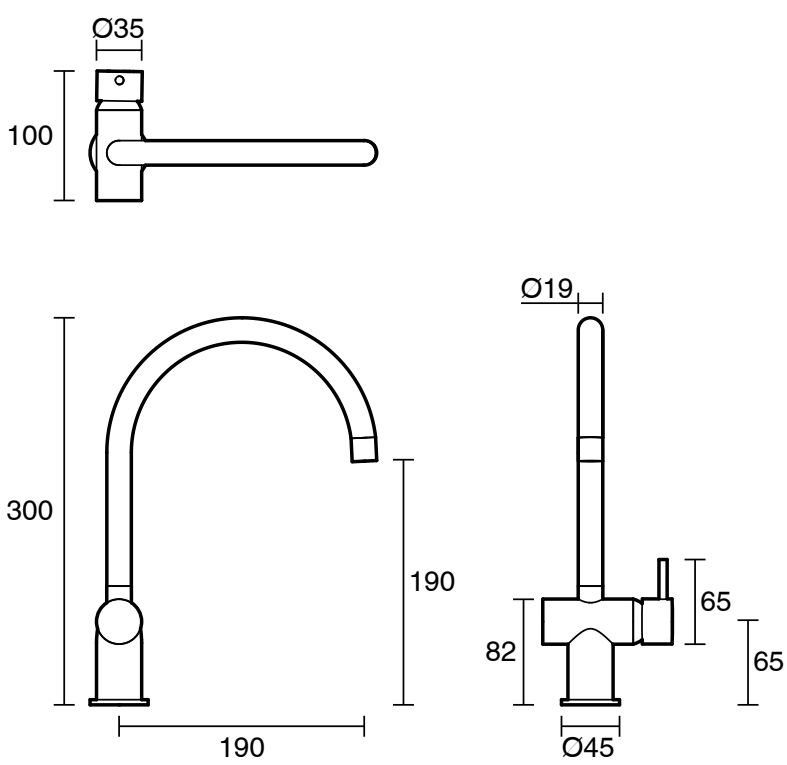

SUSSEX

Scala Mini Sink Mixer Curved Large Right Hand PVD Brushed Gold (5 Star) Lead Free

51859

SPECIFICATIONS

Recommended Use	Residential;Commercial
Colour Finish	Brushed Gold
Primary Material	Lead Free Brass
Recommended Pressure Range	150 - 500 kPa as per AS3500
Max Continuous Working Temperature (deg C)	65
Min Continuous Working Temperature (deg C)	1

WARRANTY

Residential Use (Years)	40
Commercial Use (Years)	10

Please refer to Sussex Warranty page for full Terms and Conditions

Dimensions are nominal measurements only.

CLEANING RECOMMENDATIONS:

We recommend the use of soapy water or approved cleaners. This product should not be cleaned with abrasive materials. Damage caused by any improper treatment is not covered by the product warranty. Refer to Warranty Conditions

Disclaimer: Products in this specification manual must by regulation be installed by licensed and registered trade people. The manufacturer/distributor reserves the right to vary specifications or delete models from their range without prior notification. Dimensions are nominal measurements only. Dimensions and set-outs listed are correct at time of publication however the manufacturer/distributor takes no responsibility for printing errors.

Published 30/04/2026

To see the complete Sussex range go to www.reece.com.au