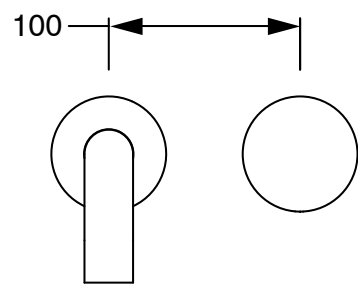

SUSSEX

Sussex Pure Progressive Wall Bath Mixer System 200mm with Cirque Textured Handles
PVD Brushed Gunmetal Lead Free
50027

SPECIFICATIONS

Recommended Use	Residential;Commercial
Colour Finish	Brushed Gunmetal
Primary Material	Lead Free Brass
Recommended Pressure Range	150 - 500 kPa as per AS3500
Max Continuous Working Temperature (deg C)	65
Min Continuous Working Temperature (deg C)	1

WARRANTY

Residential Use (Years)	40
Commercial Use (Years)	10

Please refer to Sussex Warranty page for full Terms and Conditions

Dimensions are nominal measurements only.

CLEANING RECOMMENDATIONS:

We recommend the use of soapy water or approved cleaners. This product should not be cleaned with abrasive materials. Damage caused by any improper treatment is not covered by the product warranty. Refer to Warranty Conditions

Disclaimer: Products in this specification manual must by regulation be installed by licensed and registered trade people. The manufacturer/distributor reserves the right to vary specifications or delete models from their range without prior notification. Dimensions are nominal measurements only. Dimensions and set-outs listed are correct at time of publication however the manufacturer/distributor takes no responsibility for printing errors.

Published 14/05/2026

To see the complete Sussex range go to www.reece.com.au