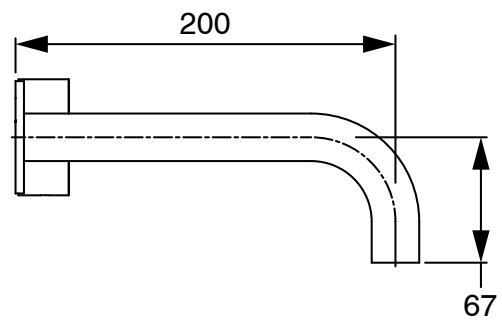

SUSSEX

Sussex Pure Progressive Wall Bath Mixer System 200mm with Cirque Textured Handles
PVD Brushed Gunmetal Lead Free
50027

SPECIFICATIONS

Recommended Use	Residential;Commercial
Colour Finish	Brushed Gunmetal
Primary Material	Lead Free Brass
Recommended Pressure Range	150 - 500 kPa as per AS3500
Max Continuous Working Temperature (deg C)	65
Min Continuous Working Temperature (deg C)	1

WARRANTY

Residential Use (Years)	40
Commercial Use (Years)	10

Please refer to Sussex Warranty page for full Terms and Conditions

Dimensions are nominal measurements only.

CLEANING RECOMMENDATIONS:

We recommend the use of soapy water or approved cleaners. This product should not be cleaned with abrasive materials. Damage caused by any improper treatment is not covered by the product warranty. Refer to Warranty Conditions

Disclaimer: Products in this specification manual must by regulation be installed by licensed and registered trade people. The manufacturer/distributor reserves the right to vary specifications or delete models from their range without prior notification. Dimensions are nominal measurements only. Dimensions and set-outs listed are correct at time of publication however the manufacturer/distributor takes no responsibility for printing errors.

Published 14/05/2026

To see the complete Sussex range go to www.reece.com.au