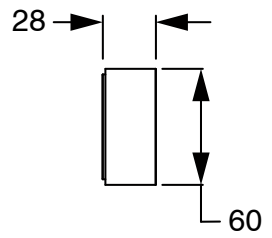

SUSSEX

Sussex Pure Progressive Wall Bath Mixer System 200mm with Cirque Textured Handles
PVD Brushed Gunmetal Lead Free
50027

SPECIFICATIONS

Recommended Use	Residential;Commercial
Colour Finish	Brushed Gunmetal
Primary Material	Lead Free Brass
Recommended Pressure Range	150 - 500 kPa as per AS3500
Max Continuous Working Temperature (deg C)	65
Min Continuous Working Temperature (deg C)	1

WARRANTY

Residential Use (Years)	40
Commercial Use (Years)	10

Please refer to Sussex Warranty page for full Terms and Conditions

Dimensions are nominal measurements only.

CLEANING RECOMMENDATIONS:

We recommend the use of soapy water or approved cleaners. This product should not be cleaned with abrasive materials. Damage caused by any improper treatment is not covered by the product warranty. Refer to Warranty Conditions

Disclaimer: Products in this specification manual must by regulation be installed by licensed and registered trade people. The manufacturer/distributor reserves the right to vary specifications or delete models from their range without prior notification. Dimensions are nominal measurements only. Dimensions and set-outs listed are correct at time of publication however the manufacturer/distributor takes no responsibility for printing errors.

Published 14/05/2026

To see the complete Sussex range go to www.reece.com.au