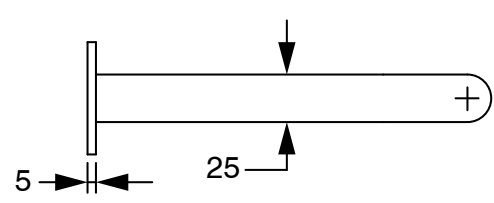

SUSSEX

Sussex Pure Progressive Wall Bath Mixer System 200mm with Cirque Textured Handles
PVD Brushed Gunmetal Lead Free
50027

SPECIFICATIONS

Recommended Use	Residential;Commercial
Colour Finish	Brushed Gunmetal
Primary Material	Lead Free Brass
Recommended Pressure Range	150 - 500 kPa as per AS3500
Max Continuous Working Temperature (deg C)	65
Min Continuous Working Temperature (deg C)	1

WARRANTY

Residential Use (Years)	40
Commercial Use (Years)	10

Please refer to Sussex Warranty page for full Terms and Conditions

Dimensions are nominal measurements only.

CLEANING RECOMMENDATIONS:

We recommend the use of soapy water or approved cleaners. This product should not be cleaned with abrasive materials. Damage caused by any improper treatment is not covered by the product warranty. Refer to Warranty Conditions

Disclaimer: Products in this specification manual must by regulation be installed by licensed and registered trade people. The manufacturer/distributor reserves the right to vary specifications or delete models from their range without prior notification. Dimensions are nominal measurements only. Dimensions and set-outs listed are correct at time of publication however the manufacturer/distributor takes no responsibility for printing errors.

Published 14/05/2026

To see the complete Sussex range go to www.reece.com.au