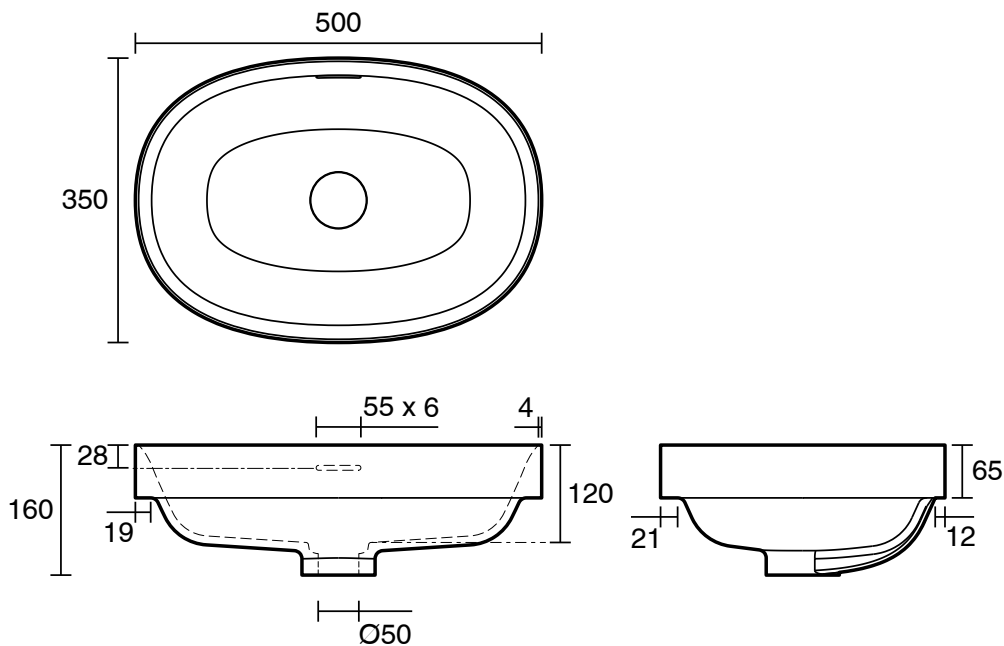

KADO

Kado Lussi Thin Edge Oval Semi Inset Basin with Solid Surface Plug and Waste 500mm

1805782

SPECIFICATIONS

Recommended Use	Residential;Commercial
Material	Solid Surface
Basin Colour	Matte White
Bowl Capacity (L)	5
Weight (kg)	8
Taphole Configuration	None
Overflow Included	Yes
Plug & Waste Included	Yes

WARRANTY

Residential & Commercial Use (Years)	25
Spare Parts & Labour (Years)	1

Please refer to Kado Warranty Page for full Terms and Conditions

Dimensions are nominal measurements only.

CLEANING RECOMMENDATIONS:

We recommend the use of soapy water or approved cleaners. This product should not be cleaned with abrasive materials. Damage caused by any improper treatment is not covered by the product warranty. Refer to Warranty Conditions

Disclaimer: Products in this specification manual must by regulation be installed by licensed and registered trade people. The manufacturer/distributor reserves the right to vary specifications or delete models from their range without prior notification. Dimensions are nominal measurements only. Dimensions and set-outs listed are correct at time of publication however the manufacturer/distributor takes no responsibility for printing errors.

Published 01/04/2026

To see the complete Kado range go to www.reece.com.au