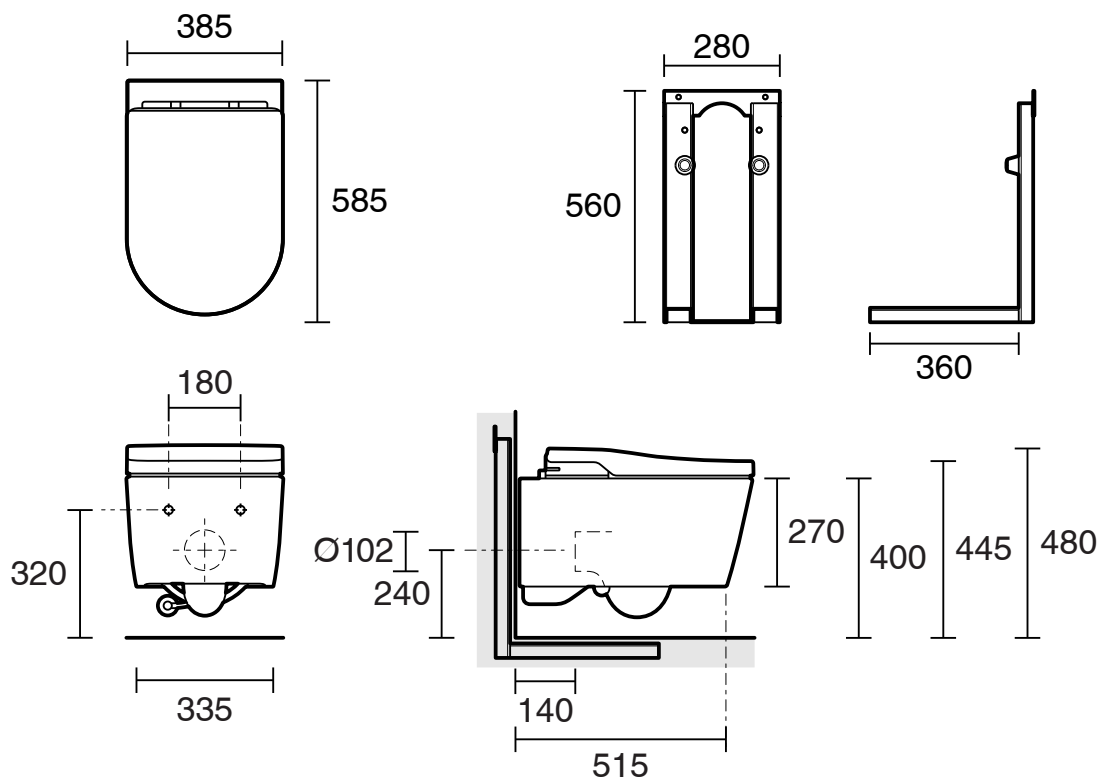

Roca In-Wash Inspira In-Tank Wall Hung Toilet Suite White with L Frame (4 Star)

9512428

SPECIFICATIONS

Recommended Use	Residential;Commercial
Rim Configuration	Rimless
Pan Outlet Type	P Trap
Pan Material	Vitreous China
Pan Weight (kg)	36.5
Toilet Seat Type	Soft Close
Toilet Seat Material	Polypropylene (PP)

WARRANTY

Residential & Commercial Use (Years)	25
Spare Parts & Labour (Years)	1

Please refer to Roca Warranty page for full Terms and Conditions

Dimensions are nominal measurements only.

CLEANING RECOMMENDATIONS:

We recommend the use of soapy water or approved cleaners. This product should not be cleaned with abrasive materials. Damage caused by any improper treatment is not covered by the product warranty. Refer to Warranty Conditions

Disclaimer: Products in this specification manual must by regulation be installed by licensed and registered trade people. The manufacturer/distributor reserves the right to vary specifications or delete models from their range without prior notification. Dimensions are nominal measurements only. Dimensions and set-outs listed are correct at time of publication however the manufacturer/distributor takes no responsibility for printing errors.

Published 22/05/2026

To see the complete Roca range go to www.reece.com.au