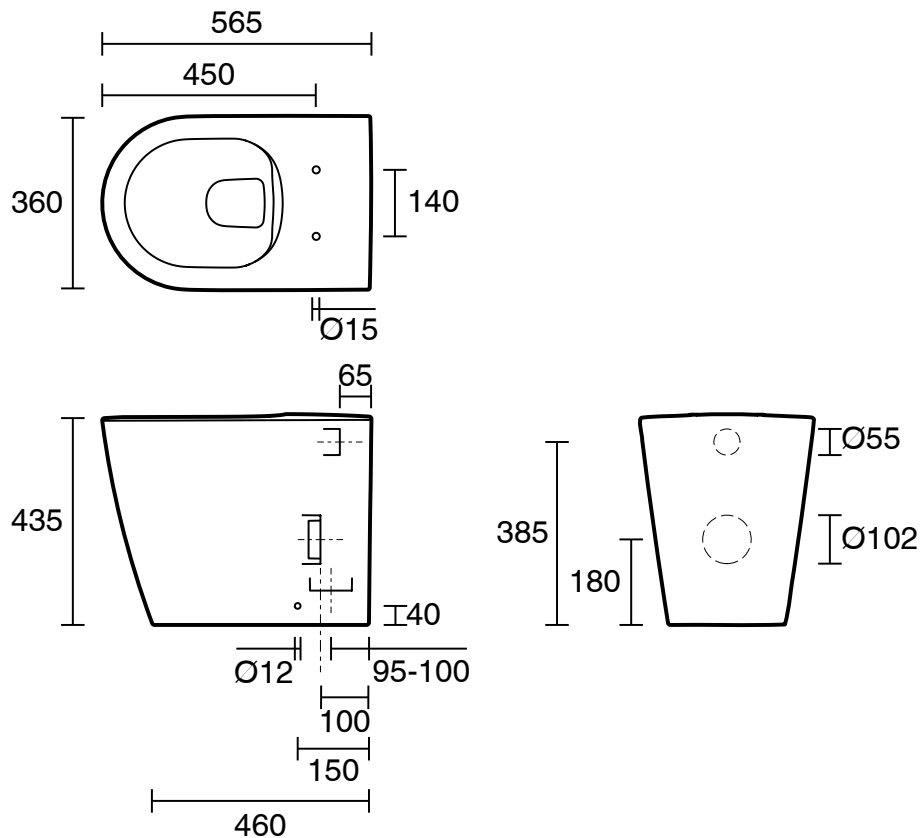

KADO

Kado Lux Back To Wall Rimless Overheight Pan with Thin Soft Close Quick Release Seat (4 Star)

1805497

SPECIFICATIONS

Recommended Use	Residential;Commercial
Pan Material	Vitreous China
Toilet Seat Material	Polypropylene (PP)
Weight of Pan	31.5 kg
Toilet Seat	Soft Close Quick Release Thin
Rim Configuration	Rimless
Pan Fixing	Screwed to the floor using brackets (supplied) and bedded with sealant

WARRANTY

Residential & Commercial Use (Years)	25
Spare Parts & Labour (Years)	1

Please refer to Kado Warranty Page for full Terms and Conditions

Dimensions are nominal measurements only.

CLEANING RECOMMENDATIONS:

We recommend the use of soapy water or approved cleaners. This product should not be cleaned with abrasive materials. Damage caused by any improper treatment is not covered by the product warranty. Refer to Warranty Conditions

Disclaimer: Products in this specification manual must by regulation be installed by licensed and registered trade people. The manufacturer/distributor reserves the right to vary specifications or delete models from their range without prior notification. Dimensions are nominal measurements only. Dimensions and set-outs listed are correct at time of publication however the manufacturer/distributor takes no responsibility for printing errors.

Published 01/04/2026

To see the complete Kado range go to www.reece.com.au/bathrooms