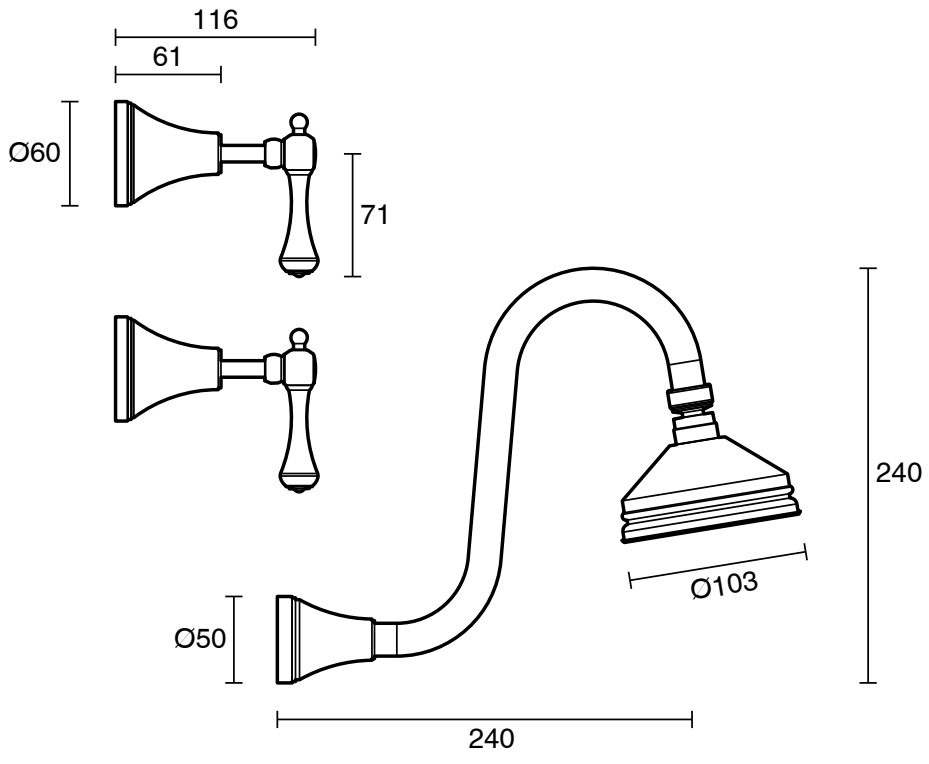

KADO

Kado Era Gooseneck Shower Set Lever Handle Chrome (3 Star)

9507555

SPECIFICATIONS

Recommended Use	Residential;Commercial
Colour	Chrome
Finish	Polished
Material	DR Brass
Recommended Pressure Range	150 - 500 kPa
Maximum Continuous Working Temperature	80 deg C
Suitable for Storage Tank Hot Water	Yes
Suitable for Continuous Flow Hot Water	Yes
Suitable for Gravity Feed Hot Water	No

WARRANTY

Residential & Commercial Use (Years)	25
Spare Parts & Labour (Years)	1

Please refer to Kado Warranty Page for full Terms and Conditions

Dimensions are nominal measurements only.

CLEANING RECOMMENDATIONS:

We recommend the use of soapy water or approved cleaners. This product should not be cleaned with abrasive materials. Damage caused by any improper treatment is not covered by the product warranty. Refer to Warranty Conditions

Disclaimer: Products in this specification manual must by regulation be installed by licensed and registered trade people. The manufacturer/distributor reserves the right to vary specifications or delete models from their range without prior notification. Dimensions are nominal measurements only. Dimensions and set-outs listed are correct at time of publication however the manufacturer/distributor takes no responsibility for printing errors.

Published 01/04/2026

To see the complete Kado range go to www.reece.com.au