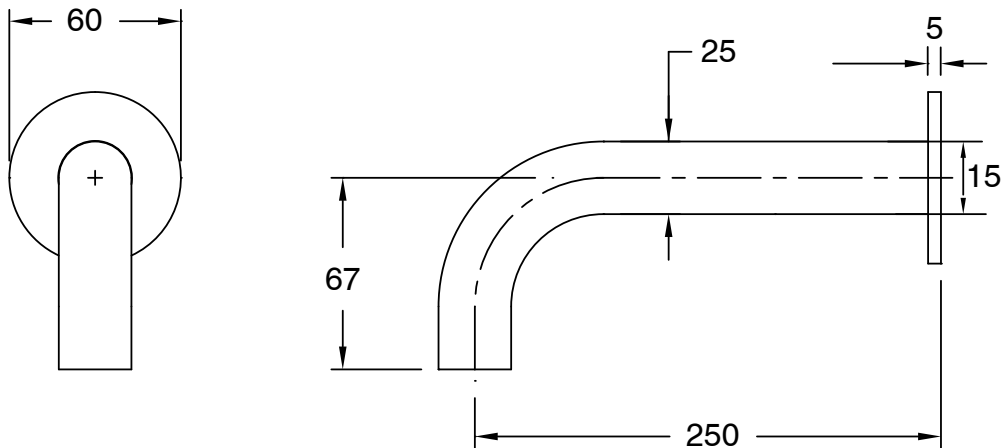

SUSSEX

Sussex Pure Wall Basin Outlet 250mm PVD Brushed Nickel (3 Star) Lead Free

50887

SPECIFICATIONS

Recommended Use	Residential;Commercial
Colour Finish	Brushed Nickel
Primary Material	Lead Free Brass
Recommended Pressure Range	150 - 500 kPa as per AS3500
Max Continuous Working Temperature (deg C)	65
Min Continuous Working Temperature (deg C)	1

WARRANTY

Residential Use (Years)	40
Commercial Use (Years)	10

Please refer to Sussex Warranty page for full Terms and Conditions

Dimensions are nominal measurements only.

CLEANING RECOMMENDATIONS:

We recommend the use of soapy water or approved cleaners. This product should not be cleaned with abrasive materials. Damage caused by any improper treatment is not covered by the product warranty. Refer to Warranty Conditions

Disclaimer: Products in this specification manual must by regulation be installed by licensed and registered trade people. The manufacturer/distributor reserves the right to vary specifications or delete models from their range without prior notification. Dimensions are nominal measurements only. Dimensions and set-outs listed are correct at time of publication however the manufacturer/distributor takes no responsibility for printing errors.

Published 07/05/2026

To see the complete Sussex range go to www.reece.com.au