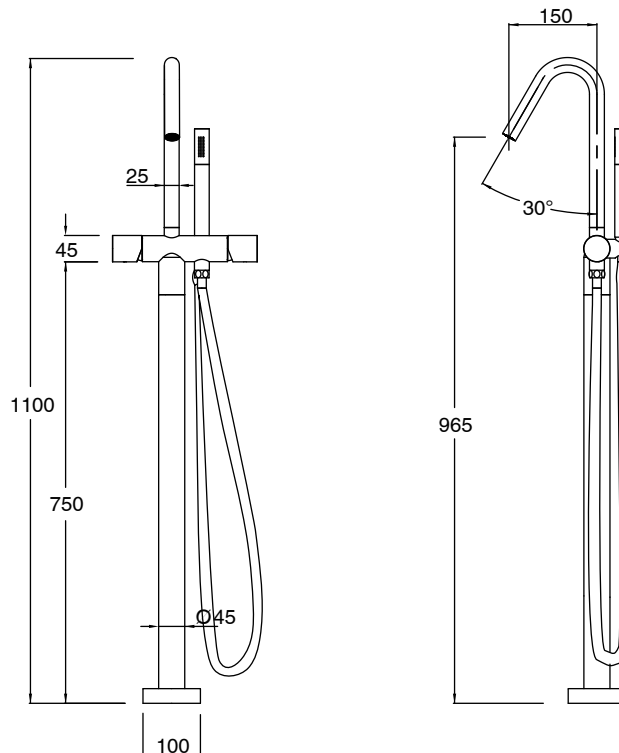

SUSSEX

Sussex Pure Floor Mounted Bath Mixer Tap with Handshower and Diamond Textured Handle Trimset PVD Brushed Gold (3 Star)

9510945

SPECIFICATIONS

Recommended Use	Residential;Commercial
Colour Finish	Brushed Gold
Primary Material	DR Brass
Recommended Pressure Range	150 - 500 kPa as per AS3500
Max Continuous Working Temperature (deg C)	65
Min Continuous Working Temperature (deg C)	1

WARRANTY

Residential Use (Years)	40
Commercial Use (Years)	10

Please refer to Sussex Warranty page for full Terms and Conditions

Dimensions are nominal measurements only.

CLEANING RECOMMENDATIONS:

We recommend the use of soapy water or approved cleaners. This product should not be cleaned with abrasive materials. Damage caused by any improper treatment is not covered by the product warranty. Refer to Warranty Conditions

Disclaimer: Products in this specification manual must by regulation be installed by licensed and registered trade people. The manufacturer/distributor reserves the right to vary specifications or delete models from their range without prior notification. Dimensions are nominal measurements only. Dimensions and set-outs listed are correct at time of publication however the manufacturer/distributor takes no responsibility for printing errors.

Published 01/04/2026

To see the complete Sussex range go to
www.reece.com.au