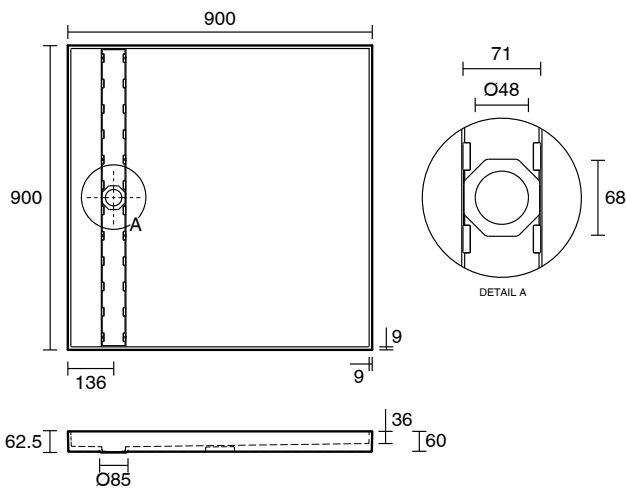

Posh Solus Tile Over Shower Tray with 860mm Long Rear Stainless Steel Standard Channel (For 2 Wall / Corner Install) 900mm x 900mm

9512239

SPECIFICATIONS

Recommended Use	Residential;Commercial
Shower Base Colour	Grey
Shower Base Material	SMC
Shower Grate Material	Stainless Steel (316 Grade)
Waste Position	Centre Rear
Shower Base Waste Size	50 mm
Weight of Shower Base	20 kg
Usage	Corner Install

WARRANTY

Residential & Commercial Use (Years)	7
Spare Parts & Labour (Years)	1

Please refer to Posh Warranty Page for full Terms and Conditions

Dimensions are nominal measurements only.

CLEANING RECOMMENDATIONS:

We recommend the use of soapy water or approved cleaners. This product should not be cleaned with abrasive materials. Damage caused by any improper treatment is not covered by the product warranty. Refer to Warranty Conditions

Disclaimer: Products in this specification manual must by regulation be installed by licensed and registered trade people. The manufacturer/distributor reserves the right to vary specifications or delete models from their range without prior notification. Dimensions are nominal measurements only. Dimensions and set-outs listed are correct at time of publication however the manufacturer/distributor takes no responsibility for printing errors.

Published 01/04/2026

To see the complete Posh range go to
www.reece.com.au