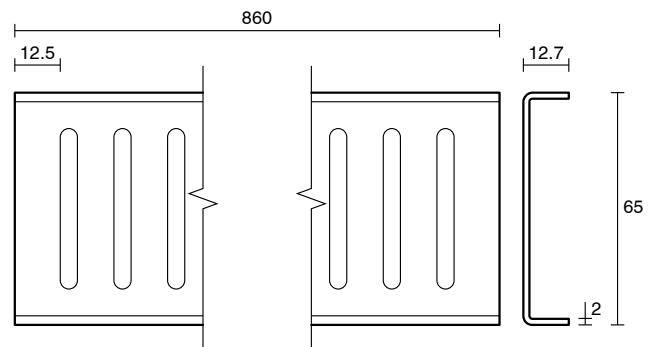

Posh Solus Tile Over Shower Tray with 860mm Long Rear Stainless Steel Standard Channel (For 2 Wall / Corner Install) 900mm x 900mm

9512239

SPECIFICATIONS

Recommended Use	Residential;Commercial
Shower Base Colour	Grey
Shower Base Material	SMC
Shower Grate Material	Stainless Steel (316 Grade)
Waste Position	Centre Rear
Shower Base Waste Size	50 mm
Weight of Shower Base	20 kg
Usage	Corner Install

WARRANTY

Residential & Commercial Use (Years)	7
Spare Parts & Labour (Years)	1

Please refer to Posh Warranty Page for full Terms and Conditions

Dimensions are nominal measurements only.

CLEANING RECOMMENDATIONS:

We recommend the use of soapy water or approved cleaners. This product should not be cleaned with abrasive materials. Damage caused by any improper treatment is not covered by the product warranty. Refer to Warranty Conditions

Disclaimer: Products in this specification manual must by regulation be installed by licensed and registered trade people. The manufacturer/distributor reserves the right to vary specifications or delete models from their range without prior notification. Dimensions are nominal measurements only. Dimensions and set-outs listed are correct at time of publication however the manufacturer/distributor takes no responsibility for printing errors.

Published 01/04/2026

To see the complete Posh range go to
www.reece.com.au