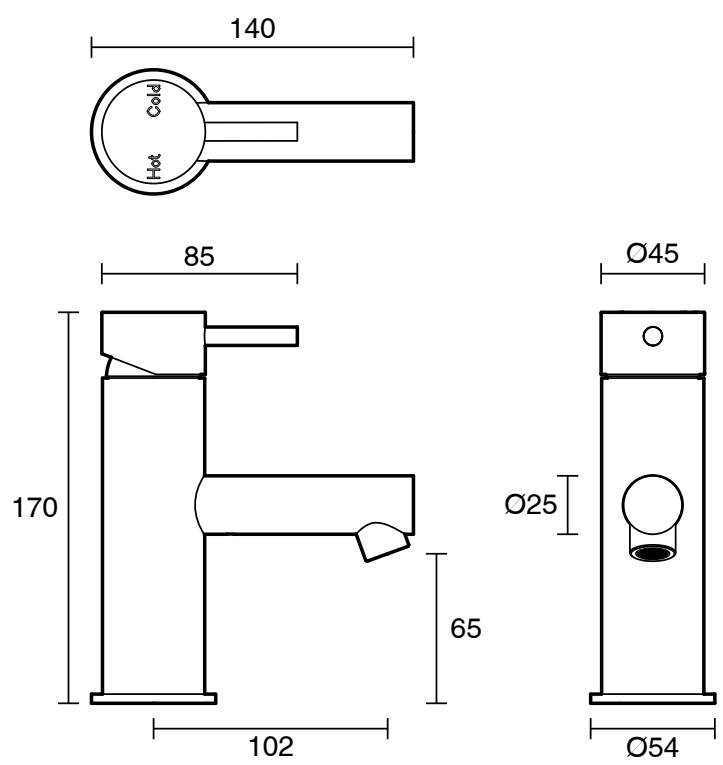

SUSSEX

Scala Basin Mixer 90mm Outlet PVD Brushed Platinum Gold (6 Star) Lead Free

51346

SPECIFICATIONS	
Recommended Use	Residential;Commercial
Colour Finish	Brushed Platinum Gold
Primary Material	Lead Free Brass
Recommended Pressure Range	150 - 500 kPa as per AS3500
Max Continuous Working Temperature (deg C)	65
Min Continuous Working Temperature (deg C)	1
WARRANTY	
Residential Use (Years)	40
Commercial Use (Years)	10
<i>Please refer to Sussex Warranty page for full Terms and Conditions</i>	

Disclaimer: Products in this specification manual must by regulation be installed by licensed and registered trade people. The manufacturer/distributor reserves the right to vary specifications or delete models from their range without prior notification. Dimensions are nominal measurements only. Dimensions and set-outs listed are correct at time of publication however the manufacturer/distributor takes no responsibility for printing errors.
Published 12/05/2026