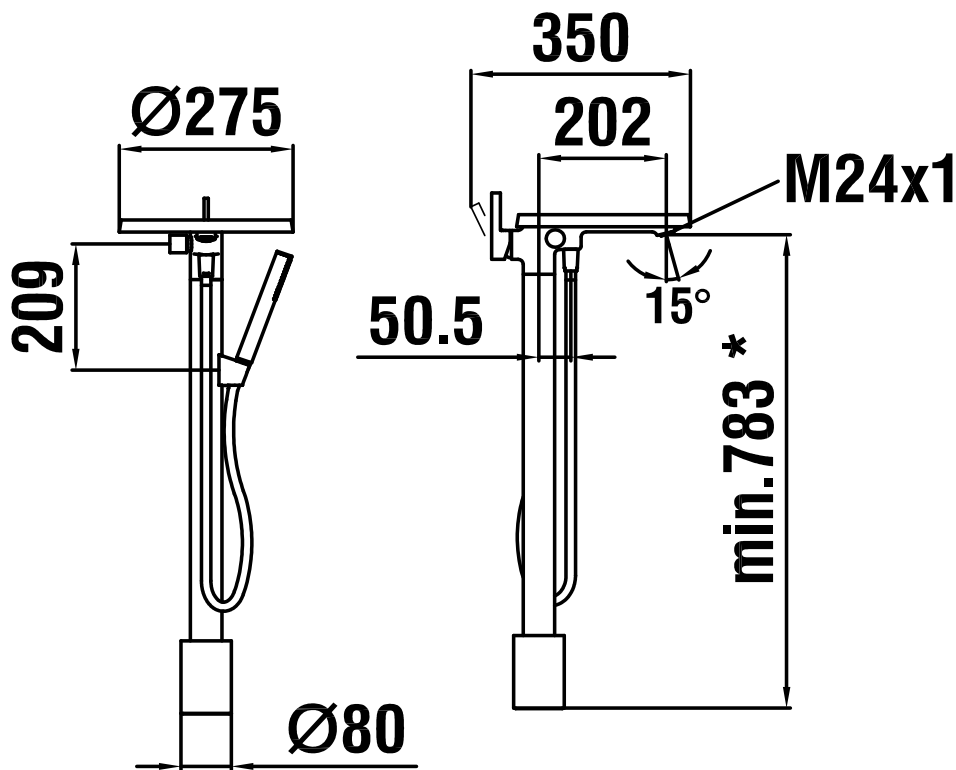

LAUFEN

LAUFEN Kartell Disc Bath Column Mixer (Less Installation Technical Bloc) with Handshower Chrome (3 Star) 9505531

SPECIFICATIONS	
Recommended Use	Residential;Commercial
Colour Finish	Polished Chrome
Primary Material	Polycarbonate
Recommended Pressure Range	150 - 500 kPa as per AS3500
Max Continuous Working Temperature (deg C)	80
Min Continuous Working Temperature (deg C)	1
WARRANTY	
Residential & Commercial Use (Years)	25
Spare Parts & Labour (Years)	1
<i>Please refer to LAUFEN Warranty page for full Terms and Conditions</i>	

Disclaimer: Products in this specification manual must by regulation be installed by licensed and registered trade people. The manufacturer/distributor reserves the right to vary specifications or delete models from their range without prior notification. Dimensions are nominal measurements only. Dimensions and set-outs listed are correct at time of publication however the manufacturer/distributor takes no responsibility for printing errors.