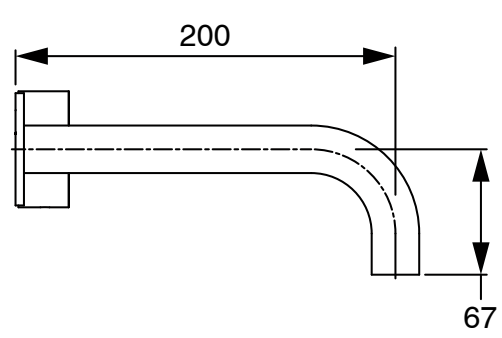

SUSSEX

**Sussex Pure Progressive Wall Basin Mixer System 200mm with Diamond Textured Handles
PVD Brushed Bronze (3 Star) Lead Free
50508**

SPECIFICATIONS	
Recommended Use	Residential;Commercial
Colour Finish	Brushed Bronze
Primary Material	Lead Free Brass
Recommended Pressure Range	150 - 500 kPa as per AS3500
Max Continuous Working Temperature (deg C)	65
Min Continuous Working Temperature (deg C)	1
WARRANTY	
Residential Use (Years)	40
Commercial Use (Years)	10
<i>Please refer to Sussex Warranty page for full Terms and Conditions</i>	