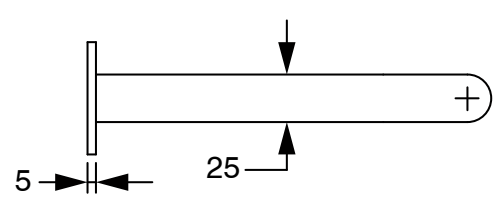

SUSSEX

**Sussex Pure Progressive Wall Basin Mixer System 200mm with Diamond Textured Handles
PVD Brushed Bronze (3 Star) Lead Free
50508**

SPECIFICATIONS	
Recommended Use	Residential;Commercial
Colour Finish	Brushed Bronze
Primary Material	Lead Free Brass
Recommended Pressure Range	150 - 500 kPa as per AS3500
Max Continuous Working Temperature (deg C)	65
Min Continuous Working Temperature (deg C)	1
WARRANTY	
Residential Use (Years)	40
Commercial Use (Years)	10
<i>Please refer to Sussex Warranty page for full Terms and Conditions</i>	