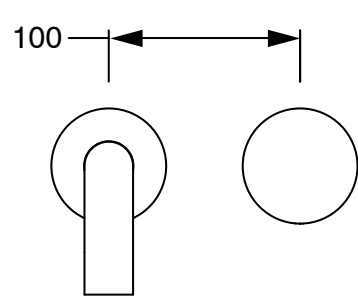

SUSSEX

**Sussex Pure Progressive Wall Basin Mixer System 200mm with Diamond Textured Handles
PVD Brushed Bronze (3 Star) Lead Free
50508**

SPECIFICATIONS	
Recommended Use	Residential;Commercial
Colour Finish	Brushed Bronze
Primary Material	Lead Free Brass
Recommended Pressure Range	150 - 500 kPa as per AS3500
Max Continuous Working Temperature (deg C)	65
Min Continuous Working Temperature (deg C)	1
WARRANTY	
Residential Use (Years)	40
Commercial Use (Years)	10
<i>Please refer to Sussex Warranty page for full Terms and Conditions</i>	