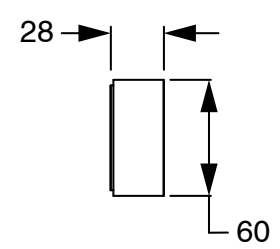

SUSSEX

**Sussex Pure Progressive Wall Basin Mixer System 200mm with Diamond Textured Handles
PVD Brushed Bronze (3 Star) Lead Free
50508**

SPECIFICATIONS	
Recommended Use	Residential;Commercial
Colour Finish	Brushed Bronze
Primary Material	Lead Free Brass
Recommended Pressure Range	150 - 500 kPa as per AS3500
Max Continuous Working Temperature (deg C)	65
Min Continuous Working Temperature (deg C)	1
WARRANTY	
Residential Use (Years)	40
Commercial Use (Years)	10
<i>Please refer to Sussex Warranty page for full Terms and Conditions</i>	