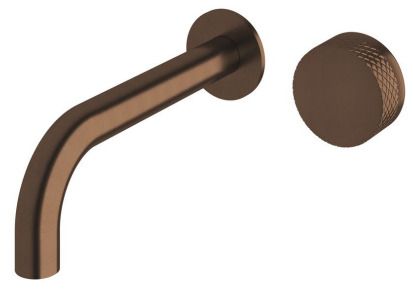

SUSSEX

**Sussex Pure Progressive Wall Basin Mixer System 200mm with Diamond Textured Handles
PVD Brushed Bronze (3 Star) Lead Free
50508**

SPECIFICATIONS	
Recommended Use	Residential;Commercial
Colour Finish	Brushed Bronze
Primary Material	Lead Free Brass
Recommended Pressure Range	150 - 500 kPa as per AS3500
Max Continuous Working Temperature (deg C)	65
Min Continuous Working Temperature (deg C)	1
WARRANTY	
Residential Use (Years)	40
Commercial Use (Years)	10
<i>Please refer to Sussex Warranty page for full Terms and Conditions</i>	