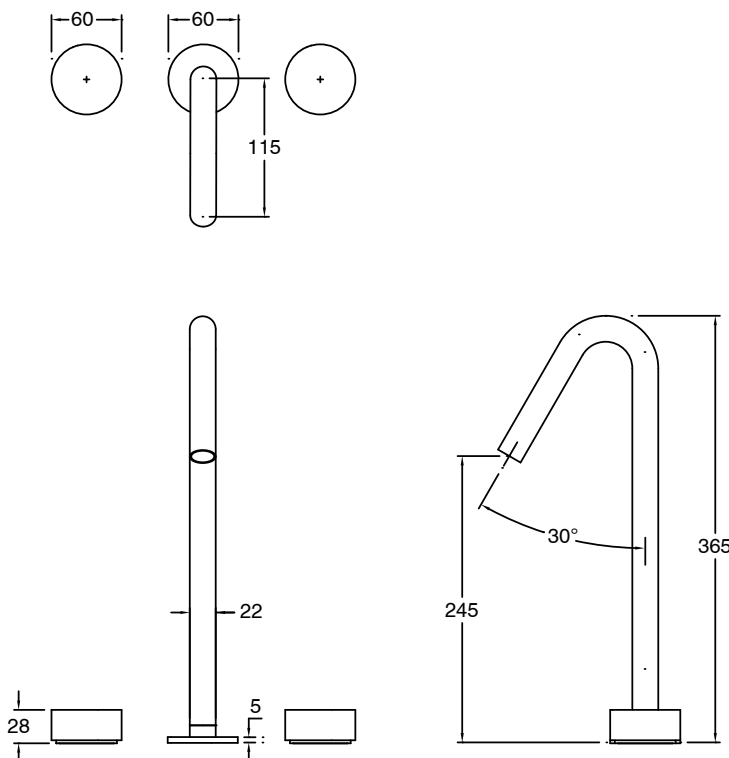

SUSSEX

Sussex Pure Vessel Basin Set with Linear Textured Handles Brushed Nickel (5 Star)

2224659

SPECIFICATIONS

Recommended Use	Residential;Commercial
Colour Finish	Brushed Nickel
Primary Material	DR Brass
Recommended Pressure Range	150 - 500 kPa as per AS3500
Max Continuous Working Temperature (deg C)	65
Min Continuous Working Temperature (deg C)	1

WARRANTY

Residential Use (Years)	40
Commercial Use (Years)	10

Please refer to Sussex Warranty page for full Terms and Conditions

Dimensions are nominal measurements only.

CLEANING RECOMMENDATIONS:

We recommend the use of soapy water or approved cleaners. This product should not be cleaned with abrasive materials. Damage caused by any improper treatment is not covered by the product warranty. Refer to Warranty Conditions

Disclaimer: Products in this specification manual must by regulation be installed by licensed and registered trade people. The manufacturer/distributor reserves the right to vary specifications or delete models from their range without prior notification. Dimensions are nominal measurements only. Dimensions and set-outs listed are correct at time of publication however the manufacturer/distributor takes no responsibility for printing errors.

Published 09/04/2026

To see the complete Sussex range go to www.reece.com.au