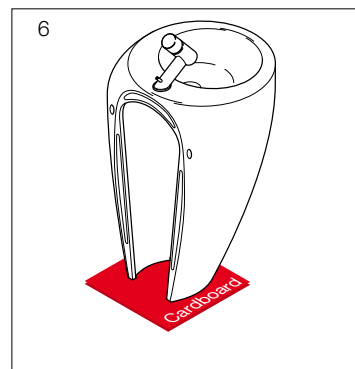

LAUFEN

ILBAGNOLESSI One

WALL PEDESTAL BASIN 520

INSTALLATION

Fastening material

Flexible water connection hose

Plumbers, please ensure a copy of the installation instructions is left with the end user for future reference

LAUFEN

ILBAGNOALESSI One

WALL PEDESTAL BASIN 520

MAINTENANCE INSTRUCTIONS

The surface is simple to clean and care for. The smooth surface hardly accumulates any dirt. Use soft cloth, soapy solution and water for regular care. Wipe with a dry cloth. Avoid the use of abrasives or solvents, which damage the surface. Damage caused by inappropriate treatment by the user, is not covered by our guarantee