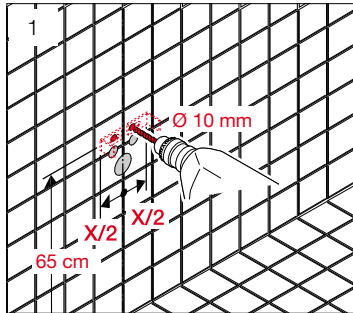

LAUFEN

ILBAGNOLESSI One

WALL PEDESTAL BASIN 520

INSTALLATION

Fastening material

Flexible water connection hose

Plumbers, please ensure a copy of the installation instructions is left with the end user for future reference