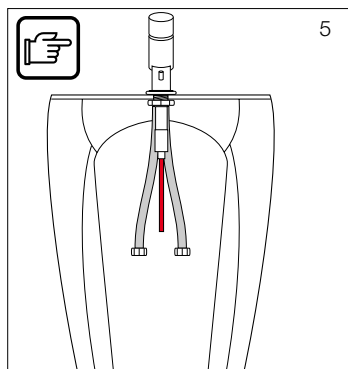

LAUFEN

ILBAGNOLESSI One

WALL PEDESTAL BASIN 520

INSTALLATION

Fastening material

Flexible water connection hose

Plumbers, please ensure a copy of the installation instructions is left with the end user for future reference

LAUFEN

ILBAGNOALESSI One

WALL PEDESTAL BASIN 520

MAINTENANCE INSTRUCTIONS

The surface is simple to clean and care for. The smooth surface hardly accumulates any dirt. Use soft cloth, soapy solution and water for regular care. Wipe with a dry cloth. Avoid the use of abrasives or solvents, which damage the surface. Damage caused by inappropriate treatment by the user, is not covered by our guarantee