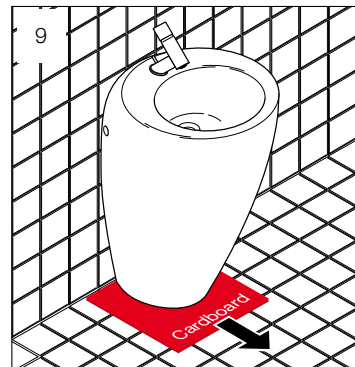

LAUFEN

ILBAGNOLESSI One

WALL PEDESTAL BASIN 520

INSTALLATION

Fastening material

Flexible water connection hose

Plumbers, please ensure a copy of the installation instructions is left with the end user for future reference

LAUFEN

ILBAGNOALESSI One

WALL PEDESTAL BASIN 520

MAINTENANCE INSTRUCTIONS

The surface is simple to clean and care for. The smooth surface hardly accumulates any dirt. Use soft cloth, soapy solution and water for regular care. Wipe with a dry cloth. Avoid the use of abrasives or solvents, which damage the surface. Damage caused by inappropriate treatment by the user, is not covered by our guarantee