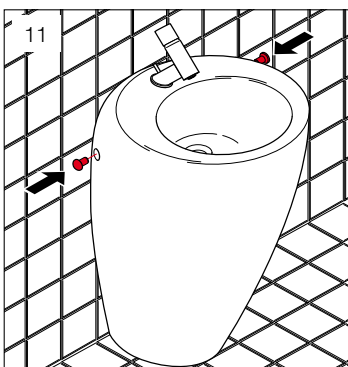

LAUFEN

ILBAGNOLESSI One

WALL PEDESTAL BASIN 520

INSTALLATION

Fastening material

Flexible water connection hose

Plumbers, please ensure a copy of the installation instructions is left with the end user for future reference

LAUFEN

ILBAGNOALESSI One

WALL PEDESTAL BASIN 520

MAINTENANCE INSTRUCTIONS

The surface is simple to clean and care for. The smooth surface hardly accumulates any dirt. Use soft cloth, soapy solution and water for regular care. Wipe with a dry cloth. Avoid the use of abrasives or solvents, which damage the surface. Damage caused by inappropriate treatment by the user, is not covered by our guarantee