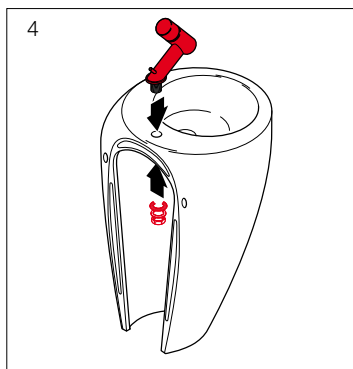

LAUFEN

ILBAGNOLESSI One

WALL PEDESTAL BASIN 520

INSTALLATION

Fastening material

Flexible water connection hose

Plumbers, please ensure a copy of the installation instructions is left with the end user for future reference

LAUFEN

ILBAGNOALESSI One

WALL PEDESTAL BASIN 520

MAINTENANCE INSTRUCTIONS

The surface is simple to clean and care for. The smooth surface hardly accumulates any dirt. Use soft cloth, soapy solution and water for regular care. Wipe with a dry cloth. Avoid the use of abrasives or solvents, which damage the surface. Damage caused by inappropriate treatment by the user, is not covered by our guarantee