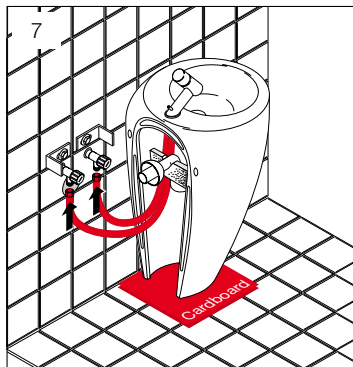

LAUFEN

ILBAGNOLESSI One

WALL PEDESTAL BASIN 520

INSTALLATION

Fastening material

Flexible water connection hose

Plumbers, please ensure a copy of the installation instructions is left with the end user for future reference

LAUFEN

ILBAGNOALESSI One

WALL PEDESTAL BASIN 520

MAINTENANCE INSTRUCTIONS

The surface is simple to clean and care for. The smooth surface hardly accumulates any dirt. Use soft cloth, soapy solution and water for regular care. Wipe with a dry cloth. Avoid the use of abrasives or solvents, which damage the surface. Damage caused by inappropriate treatment by the user, is not covered by our guarantee