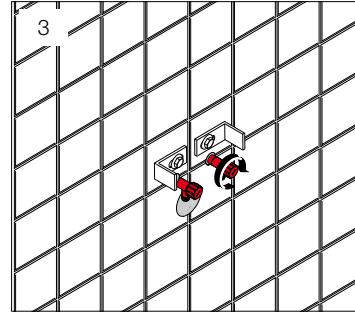

LAUFEN

ILBAGNOLESSI One

WALL PEDESTAL BASIN 520

INSTALLATION

Fastening material

Flexible water connection hose

Plumbers, please ensure a copy of the installation instructions is left with the end user for future reference

LAUFEN

ILBAGNOALESSI One

WALL PEDESTAL BASIN 520

MAINTENANCE INSTRUCTIONS

The surface is simple to clean and care for. The smooth surface hardly accumulates any dirt. Use soft cloth, soapy solution and water for regular care. Wipe with a dry cloth. Avoid the use of abrasives or solvents, which damage the surface. Damage caused by inappropriate treatment by the user, is not covered by our guarantee