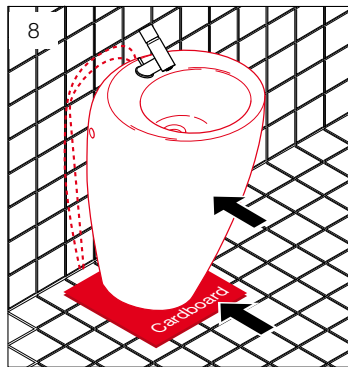

LAUFEN

ILBAGNOLESSI One

WALL PEDESTAL BASIN 520

INSTALLATION

Fastening material

Flexible water connection hose

Plumbers, please ensure a copy of the installation instructions is left with the end user for future reference

LAUFEN

ILBAGNOALESSI One

WALL PEDESTAL BASIN 520

MAINTENANCE INSTRUCTIONS

The surface is simple to clean and care for. The smooth surface hardly accumulates any dirt. Use soft cloth, soapy solution and water for regular care. Wipe with a dry cloth. Avoid the use of abrasives or solvents, which damage the surface. Damage caused by inappropriate treatment by the user, is not covered by our guarantee