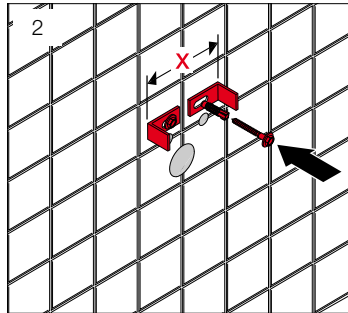

LAUFEN

ILBAGNOLESSI One

WALL PEDESTAL BASIN 520

INSTALLATION

Fastening material

Flexible water connection hose

Plumbers, please ensure a copy of the installation instructions is left with the end user for future reference

LAUFEN

ILBAGNOALESSI One

WALL PEDESTAL BASIN 520

MAINTENANCE INSTRUCTIONS

The surface is simple to clean and care for. The smooth surface hardly accumulates any dirt. Use soft cloth, soapy solution and water for regular care. Wipe with a dry cloth. Avoid the use of abrasives or solvents, which damage the surface. Damage caused by inappropriate treatment by the user, is not covered by our guarantee