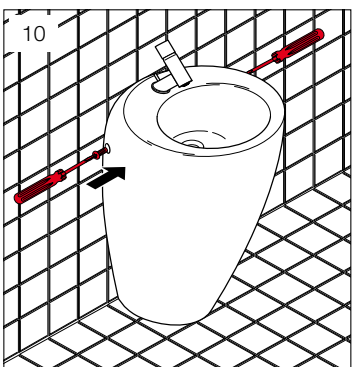

LAUFEN

ILBAGNOLESSI One

WALL PEDESTAL BASIN 520

INSTALLATION

Fastening material

Flexible water connection hose

Plumbers, please ensure a copy of the installation instructions is left with the end user for future reference

LAUFEN

ILBAGNOALESSI One

WALL PEDESTAL BASIN 520

MAINTENANCE INSTRUCTIONS

The surface is simple to clean and care for. The smooth surface hardly accumulates any dirt. Use soft cloth, soapy solution and water for regular care. Wipe with a dry cloth. Avoid the use of abrasives or solvents, which damage the surface. Damage caused by inappropriate treatment by the user, is not covered by our guarantee