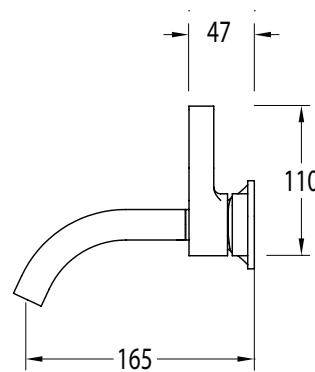

SUSSEX

Sussex Oria Wall Bath Mixer Outlet System 165mm PVD Brushed Gunmetal Lead Free

50991

SPECIFICATIONS	
Recommended Use	Residential;Commercial
Colour Finish	Brushed Gunmetal
Primary Material	Lead Free Brass
Recommended Pressure Range	150 - 500 kPa as per AS3500
Max Continuous Working Temperature (deg C)	65
Min Continuous Working Temperature (deg C)	1
WARRANTY	
Residential Use (Years)	40
Commercial Use (Years)	10
<i>Please refer to Sussex Warranty page for full Terms and Conditions</i>	

Disclaimer: Products in this specification manual must by regulation be installed by licensed and registered trade people. The manufacturer/distributor reserves the right to vary specifications or delete models from their range without prior notification. Dimensions are nominal measurements only. Dimensions and set-outs listed are correct at time of publication however the manufacturer/distributor takes no responsibility for printing errors.