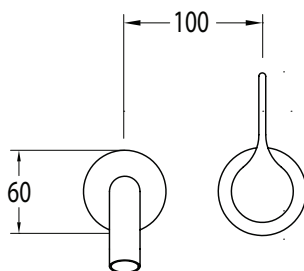

SUSSEX

Sussex Oria Wall Bath Mixer Outlet System 165mm PVD Brushed Gunmetal Lead Free

50991

SPECIFICATIONS	
Recommended Use	Residential;Commercial
Colour Finish	Brushed Gunmetal
Primary Material	Lead Free Brass
Recommended Pressure Range	150 - 500 kPa as per AS3500
Max Continuous Working Temperature (deg C)	65
Min Continuous Working Temperature (deg C)	1
WARRANTY	
Residential Use (Years)	40
Commercial Use (Years)	10
<i>Please refer to Sussex Warranty page for full Terms and Conditions</i>	

Disclaimer: Products in this specification manual must by regulation be installed by licensed and registered trade people. The manufacturer/distributor reserves the right to vary specifications or delete models from their range without prior notification. Dimensions are nominal measurements only. Dimensions and set-outs listed are correct at time of publication however the manufacturer/distributor takes no responsibility for printing errors.