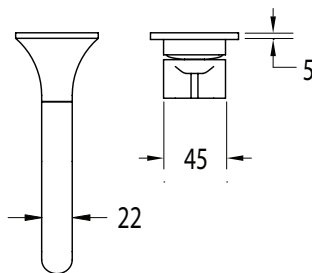

SUSSEX

Sussex Oria Wall Bath Mixer Outlet System 165mm PVD Brushed Gunmetal Lead Free

50991

SPECIFICATIONS	
Recommended Use	Residential;Commercial
Colour Finish	Brushed Gunmetal
Primary Material	Lead Free Brass
Recommended Pressure Range	150 - 500 kPa as per AS3500
Max Continuous Working Temperature (deg C)	65
Min Continuous Working Temperature (deg C)	1
WARRANTY	
Residential Use (Years)	40
Commercial Use (Years)	10
<i>Please refer to Sussex Warranty page for full Terms and Conditions</i>	

Disclaimer: Products in this specification manual must by regulation be installed by licensed and registered trade people. The manufacturer/distributor reserves the right to vary specifications or delete models from their range without prior notification. Dimensions are nominal measurements only. Dimensions and set-outs listed are correct at time of publication however the manufacturer/distributor takes no responsibility for printing errors.