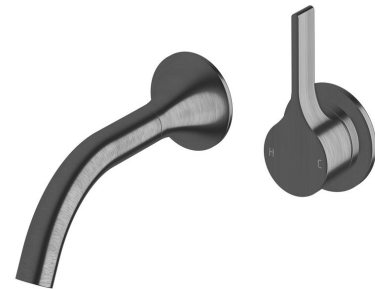

SUSSEX

Sussex Oria Wall Bath Mixer Outlet System 165mm PVD Brushed Gunmetal Lead Free

50991

SPECIFICATIONS	
Recommended Use	Residential;Commercial
Colour Finish	Brushed Gunmetal
Primary Material	Lead Free Brass
Recommended Pressure Range	150 - 500 kPa as per AS3500
Max Continuous Working Temperature (deg C)	65
Min Continuous Working Temperature (deg C)	1
WARRANTY	
Residential Use (Years)	40
Commercial Use (Years)	10
<i>Please refer to Sussex Warranty page for full Terms and Conditions</i>	