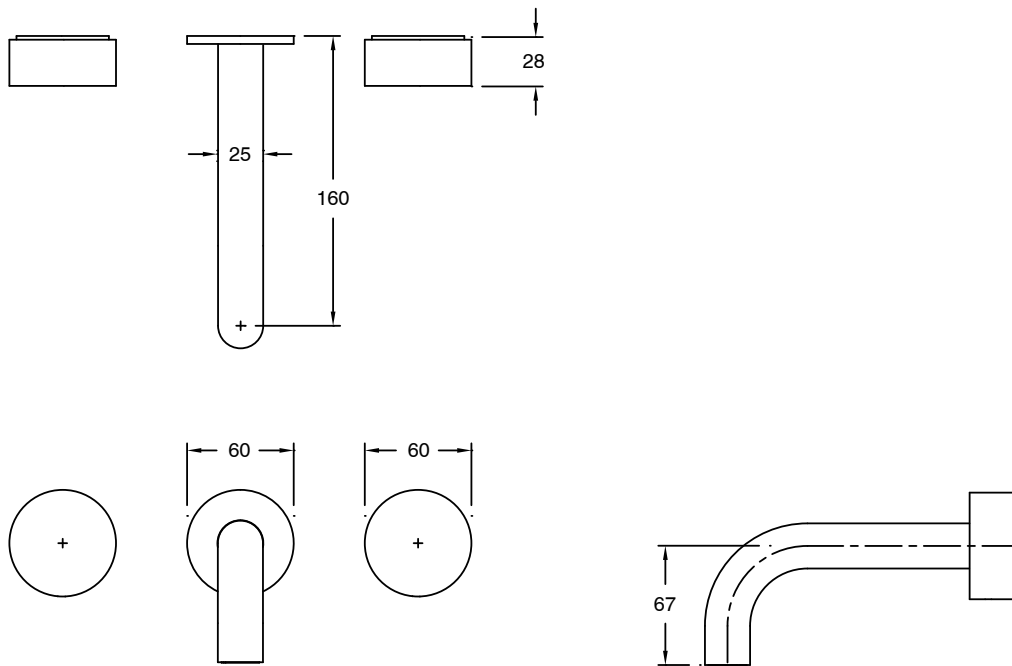

SUSSEX

Sussex Pure Bath Set 160mm Chrome

2263281

SPECIFICATIONS

Recommended Use	Residential;Commercial
Colour Finish	Polished Chrome
Primary Material	DR Brass
Recommended Pressure Range	150 - 500 kPa as per AS3500
Max Continuous Working Temperature (deg C)	65
Min Continuous Working Temperature (deg C)	1

WARRANTY

Residential Use (Years)	40
Commercial Use (Years)	10

Please refer to Sussex Warranty page for full Terms and Conditions

Dimensions are nominal measurements only.

CLEANING RECOMMENDATIONS:

We recommend the use of soapy water or approved cleaners. This product should not be cleaned with abrasive materials. Damage caused by any improper treatment is not covered by the product warranty. Refer to Warranty Conditions

Disclaimer: Products in this specification manual must by regulation be installed by licensed and registered trade people. The manufacturer/distributor reserves the right to vary specifications or delete models from their range without prior notification. Dimensions are nominal measurements only. Dimensions and set-outs listed are correct at time of publication however the manufacturer/distributor takes no responsibility for printing errors.

Published 09/04/2026

To see the complete Sussex range go to
www.reece.com.au