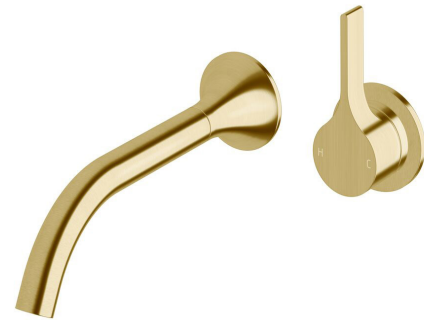

SUSSEX

**Sussex Oria Wall Basin Mixer Outlet System with 215mm Outlet PVD Brushed Gold (5 Star)
Lead Free
39678**

SPECIFICATIONS	
Recommended Use	Residential;Commercial
Colour Finish	Brushed Gold
Primary Material	Lead Free Brass
Recommended Pressure Range	150 - 500 kPa as per AS3500
Max Continuous Working Temperature (deg C)	65
Min Continuous Working Temperature (deg C)	1
WARRANTY	
Residential Use (Years)	40
Commercial Use (Years)	10
<i>Please refer to Sussex Warranty page for full Terms and Conditions</i>	