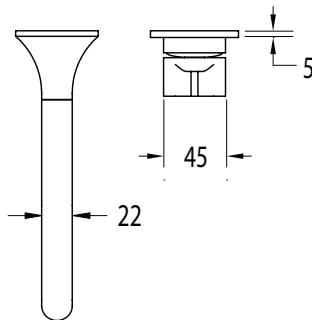

SUSSEX

**Sussex Oria Wall Basin Mixer Outlet System with 215mm Outlet PVD Brushed Gold (5 Star)
Lead Free
39678**

SPECIFICATIONS	
Recommended Use	Residential;Commercial
Colour Finish	Brushed Gold
Primary Material	Lead Free Brass
Recommended Pressure Range	150 - 500 kPa as per AS3500
Max Continuous Working Temperature (deg C)	65
Min Continuous Working Temperature (deg C)	1
WARRANTY	
Residential Use (Years)	40
Commercial Use (Years)	10
<i>Please refer to Sussex Warranty page for full Terms and Conditions</i>	

Disclaimer: Products in this specification manual must by regulation be installed by licensed and registered trade people. The manufacturer/distributor reserves the right to vary specifications or delete models from their range without prior notification. Dimensions are nominal measurements only. Dimensions and set-outs listed are correct at time of publication however the manufacturer/distributor takes no responsibility for printing errors.