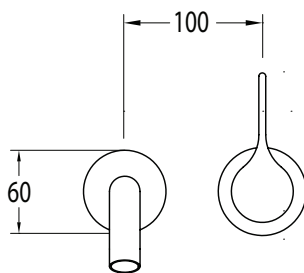

SUSSEX

**Sussex Oria Wall Basin Mixer Outlet System with 215mm Outlet PVD Brushed Gold (5 Star)
Lead Free
39678**

SPECIFICATIONS	
Recommended Use	Residential;Commercial
Colour Finish	Brushed Gold
Primary Material	Lead Free Brass
Recommended Pressure Range	150 - 500 kPa as per AS3500
Max Continuous Working Temperature (deg C)	65
Min Continuous Working Temperature (deg C)	1
WARRANTY	
Residential Use (Years)	40
Commercial Use (Years)	10
<i>Please refer to Sussex Warranty page for full Terms and Conditions</i>	

Disclaimer: Products in this specification manual must by regulation be installed by licensed and registered trade people. The manufacturer/distributor reserves the right to vary specifications or delete models from their range without prior notification. Dimensions are nominal measurements only. Dimensions and set-outs listed are correct at time of publication however the manufacturer/distributor takes no responsibility for printing errors.