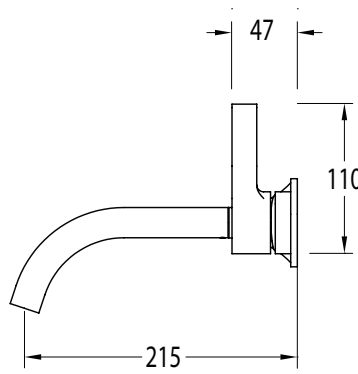

SUSSEX

**Sussex Oria Wall Basin Mixer Outlet System with 215mm Outlet PVD Brushed Gold (5 Star)
Lead Free
39678**

SPECIFICATIONS	
Recommended Use	Residential;Commercial
Colour Finish	Brushed Gold
Primary Material	Lead Free Brass
Recommended Pressure Range	150 - 500 kPa as per AS3500
Max Continuous Working Temperature (deg C)	65
Min Continuous Working Temperature (deg C)	1
WARRANTY	
Residential Use (Years)	40
Commercial Use (Years)	10
<i>Please refer to Sussex Warranty page for full Terms and Conditions</i>	

Disclaimer: Products in this specification manual must by regulation be installed by licensed and registered trade people. The manufacturer/distributor reserves the right to vary specifications or delete models from their range without prior notification. Dimensions are nominal measurements only. Dimensions and set-outs listed are correct at time of publication however the manufacturer/distributor takes no responsibility for printing errors.