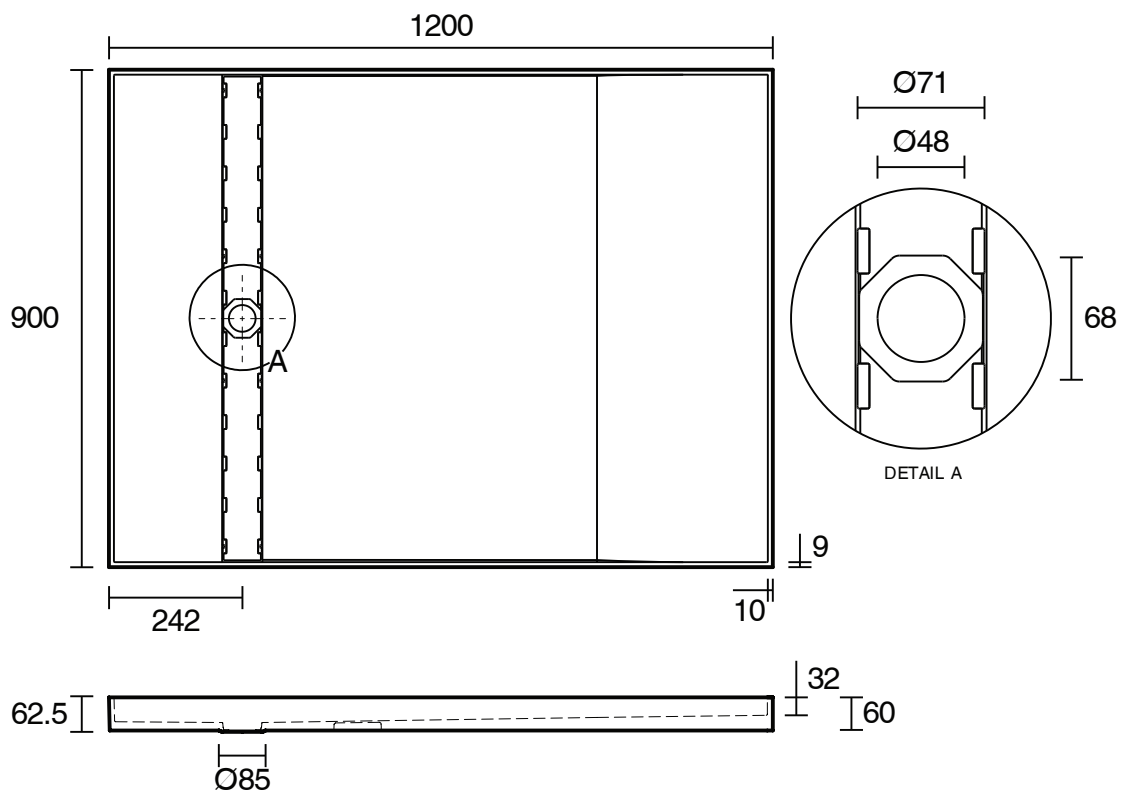

Posh Solus Tile Over Shower Tray with Rear Channel Base Only 900mm x 1200mm

1703074

SPECIFICATIONS

Recommended Use	Residential;Commercial
Shower Base Material	SMC
Shower Base Colour	Grey
Waste Position	Centre Rear
Weight	22 kg

WARRANTY

Residential & Commercial Use (Years)	7
Spare Parts & Labour (Years)	1
<i>Please refer to Posh Warranty Page for full Terms and Conditions</i>	

Dimensions are nominal measurements only.

CLEANING RECOMMENDATIONS:

We recommend the use of soapy water or approved cleaners. This product should not be cleaned with abrasive materials. Damage caused by any improper treatment is not covered by the product warranty. Refer to Warranty Conditions

Disclaimer: Products in this specification manual must by regulation be installed by licensed and registered trade people. The manufacturer/distributor reserves the right to vary specifications or delete models from their range without prior notification. Dimensions are nominal measurements only. Dimensions and set-outs listed are correct at time of publication however the manufacturer/distributor takes no responsibility for printing errors.

Published 01/04/2026

To see the complete Posh range go to
www.reece.com.au