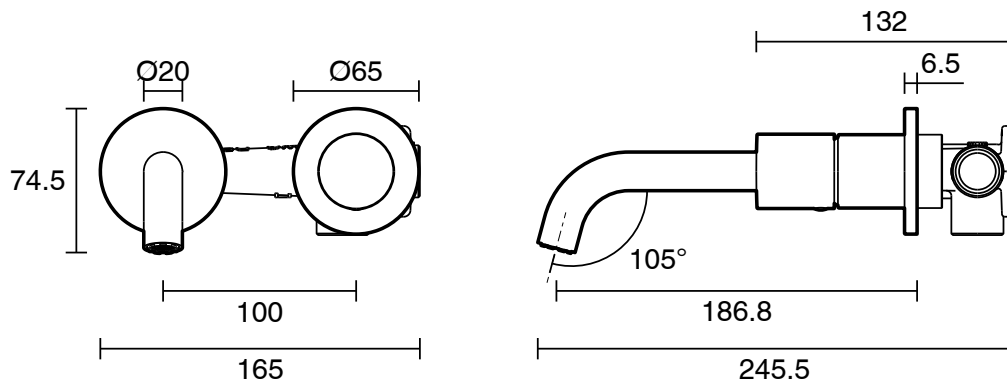

mizu

Mizu Drift Dial Wall Basin/Bath Mixer Set 2-Piece Kit Brushed Nickel (6 Star) Lead Free

34579

SPECIFICATIONS	
Recommended Use	Residential;Commercial
Colour Finish	Brushed Nickel
Primary Material	Lead Free Brass
Recommended Pressure Range	150 - 500 kPa as per AS3500
Max Continuous Working Temperature (deg C)	65
Min Continuous Working Temperature (deg C)	5
WARRANTY	
Residential & Commercial Use (Years)	25
Spare Parts & Labour (Years)	1
<i>Please refer to Mizu Warranty page for full Terms and Conditions</i>	

Disclaimer: Products in this specification manual must by regulation be installed by licensed and registered trade people. The manufacturer/distributor reserves the right to vary specifications or delete models from their range without prior notification. Dimensions are nominal measurements only. Dimensions and set-outs listed are correct at time of publication however the manufacturer/distributor takes no responsibility for printing errors.