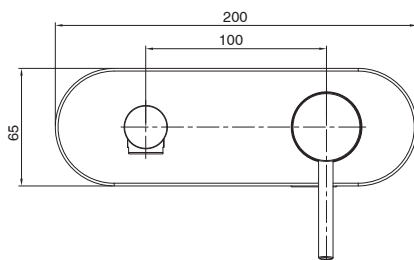

mizu

Mizu Drift MK2 Wall Basin Mixer Kit Brushed Brass (5 Star)

2266758

SPECIFICATIONS

Recommended Use	Residential;Commercial
Colour Finish	Brushed Brass
Primary Material	DR Brass
Recommended Pressure Range	150 - 500 kPa as per AS3500
Max Continuous Working Temperature (deg C)	65
Min Continuous Working Temperature (deg C)	5

WARRANTY

Residential & Commercial Use (Years)	25
Spare Parts & Labour (Years)	1

Please refer to Mizu Warranty page for full Terms and Conditions

Interchangeable Trimset

Dimensions are nominal measurements only.

CLEANING RECOMMENDATIONS:

We recommend the use of soapy water or approved cleaners. This product should not be cleaned with abrasive materials. Damage caused by any improper treatment is not covered by the product warranty. Refer to Warranty Conditions

Disclaimer: Products in this specification manual must by regulation be installed by licensed and registered trade people. The manufacturer/distributor reserves the right to vary specifications or delete models from their range without prior notification. Dimensions are nominal measurements only. Dimensions and set-outs listed are correct at time of publication however the manufacturer/distributor takes no responsibility for printing errors.

Published 01/04/2026

To see the complete Mizu range go to www.reece.com.au