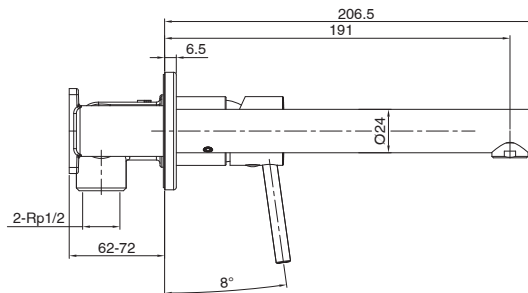

mizu

Mizu Drift MK2 Wall Basin Mixer Kit Brushed Brass (5 Star)

2266758

SPECIFICATIONS

Recommended Use	Residential;Commercial
Colour Finish	Brushed Brass
Primary Material	DR Brass
Recommended Pressure Range	150 - 500 kPa as per AS3500
Max Continuous Working Temperature (deg C)	65
Min Continuous Working Temperature (deg C)	5

WARRANTY

Residential & Commercial Use (Years)	25
Spare Parts & Labour (Years)	1

Please refer to Mizu Warranty page for full Terms and Conditions

Interchangeable Trimset

Dimensions are nominal measurements only.

CLEANING RECOMMENDATIONS:

We recommend the use of soapy water or approved cleaners. This product should not be cleaned with abrasive materials. Damage caused by any improper treatment is not covered by the product warranty. Refer to Warranty Conditions

Disclaimer: Products in this specification manual must by regulation be installed by licensed and registered trade people. The manufacturer/distributor reserves the right to vary specifications or delete models from their range without prior notification. Dimensions are nominal measurements only. Dimensions and set-outs listed are correct at time of publication however the manufacturer/distributor takes no responsibility for printing errors.

Published 01/04/2026

To see the complete Mizu range go to www.reece.com.au