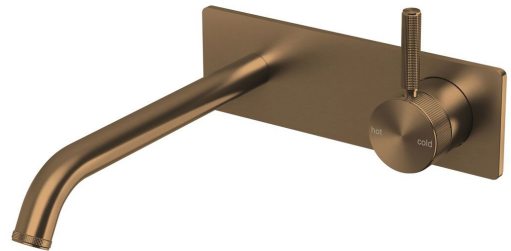

## Milli Etch Wall Basin/Bath Mixer Tap Set Square Kit Brushed Bronze (6 Star) Lead Free

2269427

SPECIFICATIONS	
Recommended Use	Residential;Commercial
Colour Finish	Brushed Bronze
Primary Material	Lead Free Brass
Recommended Pressure Range	150 - 500 kPa as per AS3500
Max Continuous Working Temperature (deg C)	75
Min Continuous Working Temperature (deg C)	5
WARRANTY	
Residential & Commercial Use (Years)	25
Spare Parts & Labour (Years)	1
<i>Please refer to Milli Warranty page for full Terms and Conditions</i>	