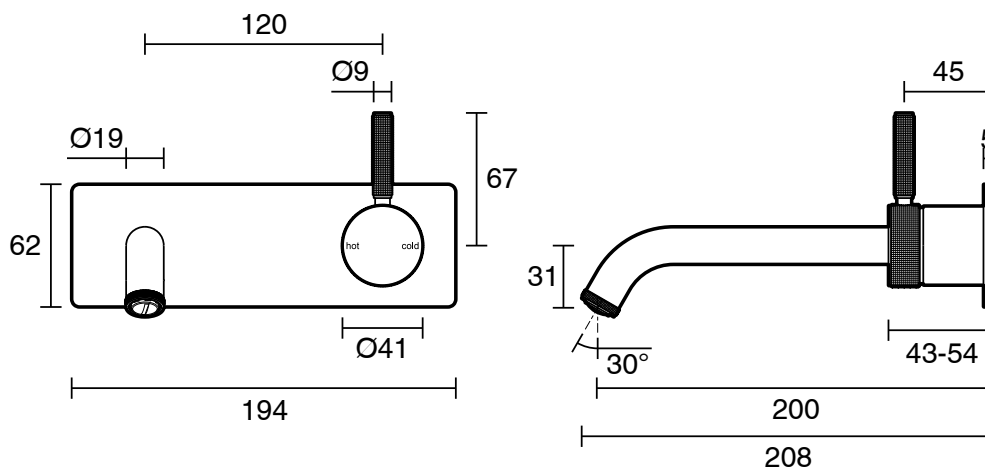

## Milli Etch Wall Basin/Bath Mixer Tap Set Square Kit Brushed Bronze (6 Star) Lead Free

2269427

SPECIFICATIONS	
Recommended Use	Residential;Commercial
Colour Finish	Brushed Bronze
Primary Material	Lead Free Brass
Recommended Pressure Range	150 - 500 kPa as per AS3500
Max Continuous Working Temperature (deg C)	75
Min Continuous Working Temperature (deg C)	5
WARRANTY	
Residential & Commercial Use (Years)	25
Spare Parts & Labour (Years)	1
<i>Please refer to Milli Warranty page for full Terms and Conditions</i>	

Dimensions are nominal measurements only.