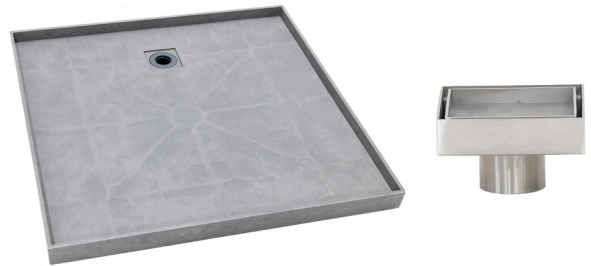

Posh Solus Tile Over Shower Tray with Rear Stainless Steel Tile Insert Waste 900mm x 900mm

9512230

SPECIFICATIONS

Recommended Use	Residential;Commercial
Shower Base Colour	Grey
Shower Base Material	SMC
Shower Grate Material	Stainless Steel (316 Grade)
Waste Position	Centre Rear
Shower Base Waste Size	50 mm
Weight of Shower Base	20 kg
Usage	Corner & Alcove Install

WARRANTY

Residential & Commercial Use (Years)	7
Spare Parts & Labour (Years)	1

Please refer to Posh Warranty Page for full Terms and Conditions

Dimensions are nominal measurements only.

CLEANING RECOMMENDATIONS:

We recommend the use of soapy water or approved cleaners. This product should not be cleaned with abrasive materials. Damage caused by any improper treatment is not covered by the product warranty. Refer to Warranty Conditions

Disclaimer: Products in this specification manual must by regulation be installed by licensed and registered trade people. The manufacturer/distributor reserves the right to vary specifications or delete models from their range without prior notification. Dimensions are nominal measurements only. Dimensions and set-outs listed are correct at time of publication however the manufacturer/distributor takes no responsibility for printing errors.

Published 01/04/2026

To see the complete Posh range go to
www.reece.com.au