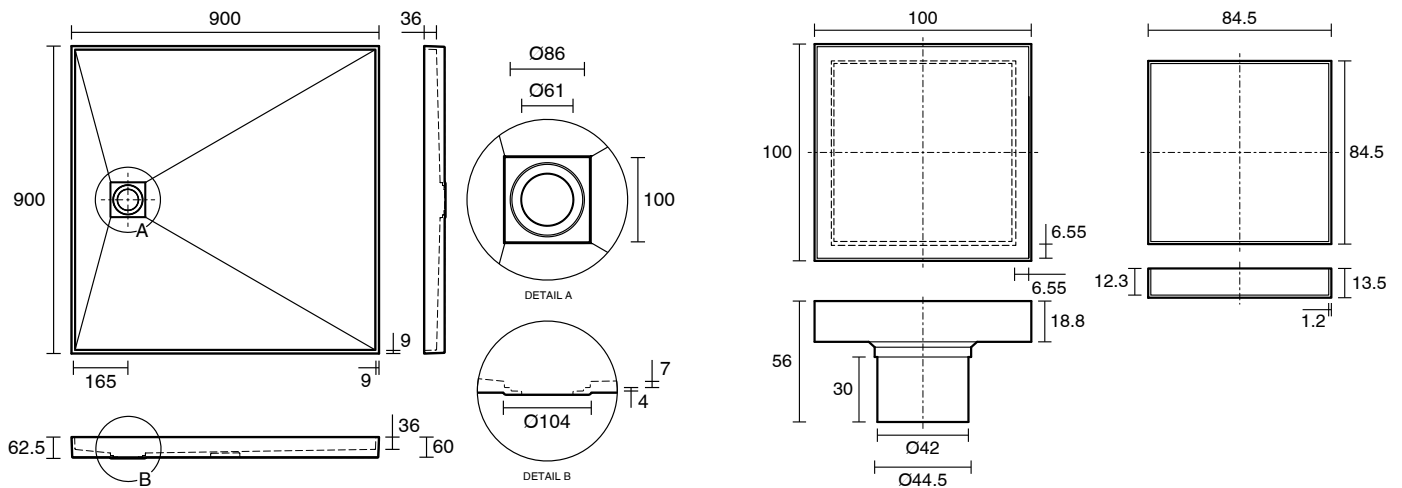

Posh Solus Tile Over Shower Tray with Rear Stainless Steel Tile Insert Waste 900mm x 900mm

9512230

SPECIFICATIONS

Recommended Use	Residential;Commercial
Shower Base Colour	Grey
Shower Base Material	SMC
Shower Grate Material	Stainless Steel (316 Grade)
Waste Position	Centre Rear
Shower Base Waste Size	50 mm
Weight of Shower Base	20 kg
Usage	Corner & Alcove Install

WARRANTY

Residential & Commercial Use (Years)	7
Spare Parts & Labour (Years)	1

Please refer to Posh Warranty Page for full Terms and Conditions

Dimensions are nominal measurements only.

CLEANING RECOMMENDATIONS:

We recommend the use of soapy water or approved cleaners. This product should not be cleaned with abrasive materials. Damage caused by any improper treatment is not covered by the product warranty. Refer to Warranty Conditions

Disclaimer: Products in this specification manual must by regulation be installed by licensed and registered trade people. The manufacturer/distributor reserves the right to vary specifications or delete models from their range without prior notification. Dimensions are nominal measurements only. Dimensions and set-outs listed are correct at time of publication however the manufacturer/distributor takes no responsibility for printing errors.

Published 01/04/2026

To see the complete Posh range go to
www.reece.com.au