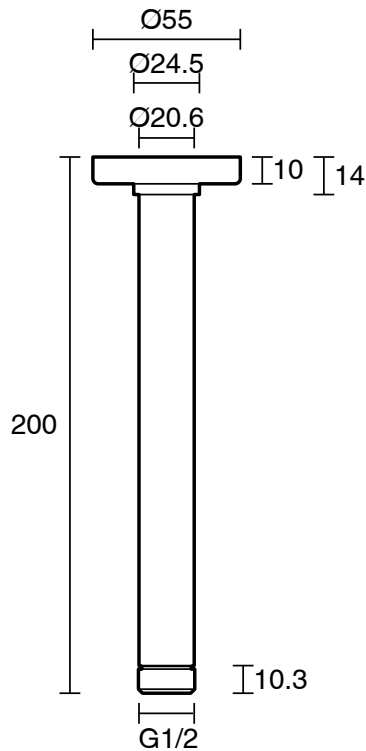

Roca Ona Ceiling Shower Arm 200mm Brushed Brass

14960

SPECIFICATIONS

Recommended Use	Residential;Commercial
Colour Finish	Brushed Brass
Primary Material	Brass
Recommended Pressure Range	150 - 500 kPa as per AS3500
Max Continuous Working Temperature (deg C)	60
Min Continuous Working Temperature (deg C)	5

WARRANTY

Residential & Commercial Use (Years)	25
Spare Parts & Labour (Years)	1

Please refer to Roca Warranty page for full Terms and Conditions

Dimensions are nominal measurements only.

CLEANING RECOMMENDATIONS:

We recommend the use of soapy water or approved cleaners. This product should not be cleaned with abrasive materials. Damage caused by any improper treatment is not covered by the product warranty. Refer to Warranty Conditions

Disclaimer: Products in this specification manual must by regulation be installed by licensed and registered trade people. The manufacturer/distributor reserves the right to vary specifications or delete models from their range without prior notification. Dimensions are nominal measurements only. Dimensions and set-outs listed are correct at time of publication however the manufacturer/distributor takes no responsibility for printing errors.

Published 01/04/2026

To see the complete Roca range go to www.reece.com.au

WaterMark
AS/NZS 3662
WMK26439