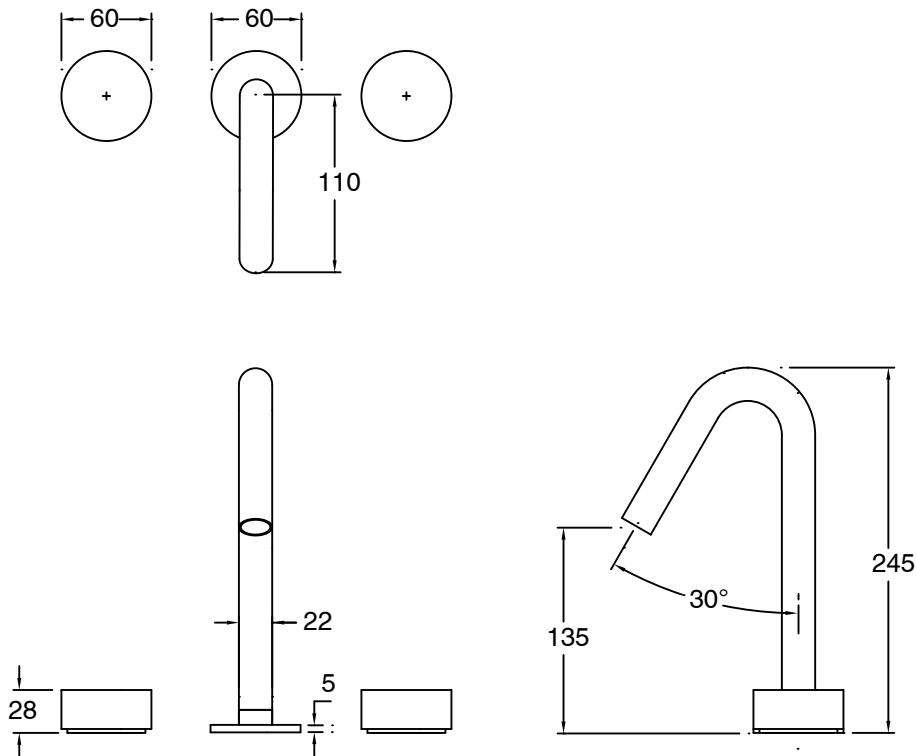

SUSSEX

Sussex Pure Basin Set with Linear Textured Handles PVD Brushed Nickel (5 Star)

9511491

SPECIFICATIONS

Recommended Use	Residential;Commercial
Colour Finish	Brushed Nickel
Primary Material	DR Brass
Recommended Pressure Range	150 - 500 kPa as per AS3500
Max Continuous Working Temperature (deg C)	65
Min Continuous Working Temperature (deg C)	1

WARRANTY

Residential Use (Years)	40
Commercial Use (Years)	10

Please refer to Sussex Warranty page for full Terms and Conditions

Dimensions are nominal measurements only.

CLEANING RECOMMENDATIONS:

We recommend the use of soapy water or approved cleaners. This product should not be cleaned with abrasive materials. Damage caused by any improper treatment is not covered by the product warranty. Refer to Warranty Conditions

Disclaimer: Products in this specification manual must by regulation be installed by licensed and registered trade people. The manufacturer/distributor reserves the right to vary specifications or delete models from their range without prior notification. Dimensions are nominal measurements only. Dimensions and set-outs listed are correct at time of publication however the manufacturer/distributor takes no responsibility for printing errors.

Published 01/04/2026

To see the complete Sussex range go to www.reece.com.au