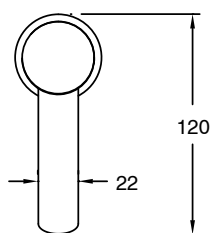

## Sussex Pure Basin Mixer Tap PVD Brushed Gold (6 Star)

9510894

SPECIFICATIONS	
Recommended Use	Residential;Commercial
Colour Finish	Brushed Gold
Primary Material	DR Brass
Recommended Pressure Range	150 - 500 kPa as per AS3500
Max Continuous Working Temperature (deg C)	65
Min Continuous Working Temperature (deg C)	1
WARRANTY	
Residential Use (Years)	40
Commercial Use (Years)	10
<i>Please refer to Sussex Warranty page for full Terms and Conditions</i>	

Dimensions are nominal measurements only.