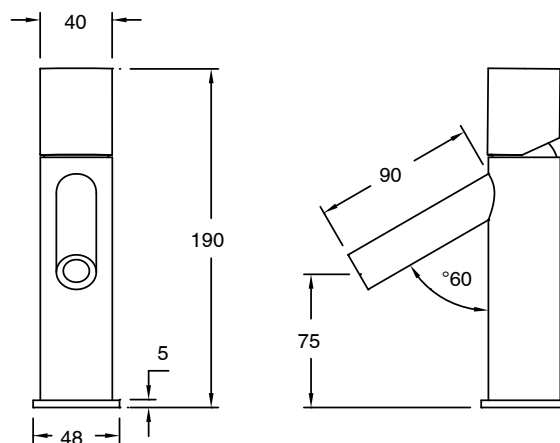

## Sussex Pure Basin Mixer Tap PVD Brushed Gold (6 Star)

9510894

SPECIFICATIONS	
Recommended Use	Residential;Commercial
Colour Finish	Brushed Gold
Primary Material	DR Brass
Recommended Pressure Range	150 - 500 kPa as per AS3500
Max Continuous Working Temperature (deg C)	65
Min Continuous Working Temperature (deg C)	1
WARRANTY	
Residential Use (Years)	40
Commercial Use (Years)	10
<i>Please refer to Sussex Warranty page for full Terms and Conditions</i>	

Dimensions are nominal measurements only.